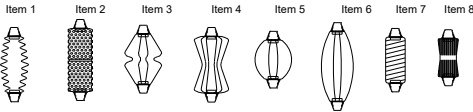

T1700 Amalia

210-213 Incanto

Tipologia_Type

Sospensione
Suspension

Materiali_Materials

Vetro, Metallo, Swarovski
Glass, Metal, Swarovski

Certificazioni_Certifications

Cod.	Ø	H	Sp	Temperatura colore Color Temperature	Lumen	Module Led
T1700/S	47	120		5000 Kelvin	2280	26w

* Driver non dimmerabile incluso - No dimmable driver included.

Kg	m³	Lighting
50	1,17	A++ > A

Finitura Finish	Pendagliera Drops & Beads	Prezzo Price
Trasp. / Transp. / B	SW@E	€ 7.200
IP44 Trasp. / Transp. / B	SW@E	€ 7.200

T1800 Collier

Tipologia_Type

Sospensione
Suspension

Materiali_Materials

Vetro, Metallo
Glass, Metal

Certificazioni_Certifications

A richiesta: dimmerabile con _ On request: dimmable with

Cod.	Ø	H	Sp	Temperatura colore Color Temperature	Lumen	Module Led*
T1800/Item 1	12	34		3000 Kelvin	700	6w
T1800/Item 2	10	37		3000 Kelvin	700	6w
T1800/Item 3	15	31		3000 Kelvin	700	6w
T1800/Item 4	14	34		3000 Kelvin	700	6w
T1800/Item 5	15	26		3000 Kelvin	700	6w
T1800/Item 6	13	40		3000 Kelvin	700	6w
T1800/Item 7	8	29		3000 Kelvin	700	6w
T1800/Item 8	8	26		3000 Kelvin	700	6w

*Colorazione vetro: Diamante, Topazio, Acqua Marina, Rubino, Ametista, Agata, Smeraldo, Zaffiro

*Glass Colours: Diamond, Topaz, Aquamarine, Ruby, Amethyst, Agatha, Sapphire, Emerald

Kg	m³	Lighting
800g		A++
850g		A++
750g		A++
900g		A++
680g		A++
750g		A++
400g		A++
400g		A++

Finitura Finish
Vetro / Glass / C
Vetro / Glass / C
Vetro / Glass / C
Vetro / Glass / C
Vetro / Glass / C
Vetro / Glass / C
Vetro / Glass / C
Vetro / Glass / C