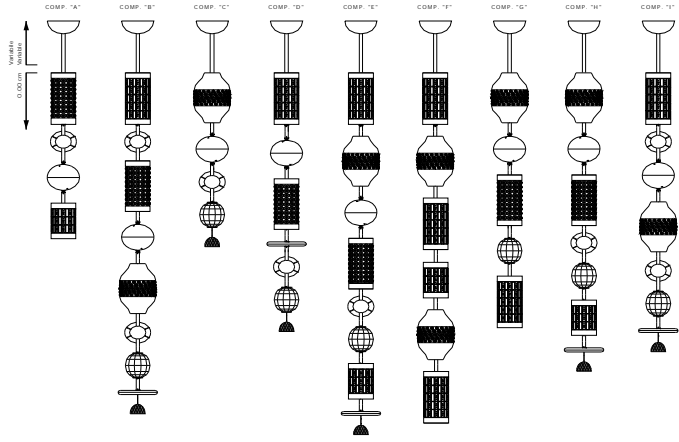

2360 Odette Odile

180-183 Incanto

Tipologia_Type

Sospensione

Suspension

Certificazioni_Certifications

Materiali_Materials

Metallo, Ceramica, Vetro, Cristallo, Swarovski, Pelle

Metal, Ceramic, Glass, Crystal, Swarovski, Leather

A richiesta: dimmerabile con _ On request: dimmable with

Cod.	Ø	H	Temperatura colore Color Temperature	Lumen	Module Led*	kg	m³	A++ > A	Finitura Finish	Pendagliera Drops & Beads	Prezzo Price
2360/Comp. A	26	166*	3000 Kelvin	7300	67w	53	0,52	A++ > A	Nero / Black / CDF	Vetro Nero / Black Glass	€ 6.396
* Driver non dimmerabile incluso - No dimmable driver included.											
Bianco / White / CDF											
Bianco / White / NK											
2360/Comp. B	32	342*	3000 Kelvin	13980	126,6w	60	1,20	A++ > A	Nero / Black / CDF	Vetro Nero / Black Glass	€ 12.860
* Driver non dimmerabile incluso - No dimmable driver included.											
Bianco / White / CDF											
Bianco / White / NK											
2360/Comp. C	29	175*	3000 Kelvin	6510	61,6w	33	0,80	A++ > A	Nero / Black / CDF	Vetro Nero / Black Glass	€ 6.179
* Driver non dimmerabile incluso - No dimmable driver included.											
Bianco / White / CDF											
Bianco / White / NK											
2360/Comp. D	32	260*	3000 Kelvin	10680	99,6w	63	0,59	A++ > A	Nero / Black / CDF	Vetro Nero / Black Glass	€ 9.510
* Driver non dimmerabile incluso - No dimmable driver included.											
Bianco / White / CDF											
Bianco / White / NK											
2360/Comp. E	32	364*	3000 Kelvin	16180	144,6w	65	1,13	A++ > A	Nero / Black / CDF	Vetro Nero / Black Glass	€ 13.298
* Driver non dimmerabile incluso - No dimmable driver included.											
Bianco / White / CDF											
Bianco / White / NK											
2360/Comp. F	29	352*	3000 Kelvin	18700	153w	70	1,13	A++ > A	Nero / Black / CDF	Vetro Nero / Black Glass	€ 13.717
* Driver non dimmerabile incluso - No dimmable driver included.											
Bianco / White / CDF											
Bianco / White / NK											
2360/Comp. G	29	256*	3000 Kelvin	12800	112w	50	1,13	A++ > A	Nero / Black / CDF	Vetro Nero / Black Glass	€ 9.249
* Driver non dimmerabile incluso - No dimmable driver included.											
Bianco / White / CDF											
Bianco / White / NK											
2360/Comp. H	32	300*	3000 Kelvin	12880	117,6w	60	1,13	A++ > A	Nero / Black / CDF	Vetro Nero / Black Glass	€ 10.862
* Driver non dimmerabile incluso - No dimmable driver included.											
Bianco / White / CDF											
Bianco / White / NK											
2360/Comp. I	32	280*	3000 Kelvin	10680	99,6w	60	1,13	A++ > A	Nero / Black / CDF	Vetro Nero / Black Glass	€ 10.424
* Driver non dimmerabile incluso - No dimmable driver included.											
Bianco / White / CDF											
Bianco / White / NK											

*Altezza fusto. Per l'altezza totale aggiungere "h" rosone (+45 cm). Opzionale: altezza rosone a misura.

*Height of the elements. For the total height add "h" of canopy (+45 cm). Optional: variable canopy height