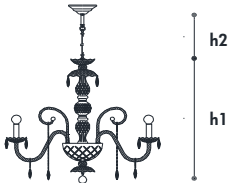

180 Evergreen

96-99 Opera

Cod.	Ø	h1	h2 max
180/6	80	75	100

Energy Saving	Led
6x8w - E14	6x6w - E14

Kg	m³	A > A++
8	0,17	A > A++

Tipologia_Type		Materiali_Materials
Sospensione Suspension		Cristallo, Vetro, Swarovski, Metallo Crystal, Glass, Swarovski, Metal
Certificazioni_Certifications		A richiesta: dimmerabile con _ On request: dimmable with
		TRIAC
Finitura Finish	Pendagliera Drops & Beads	Prezzo Price
Trasp. / Transp. / C	Vetro/Glass	€ 1.521
Colorato / Colored / C	Vetro/Glass	€ 1.886
Trasp. / Transp. / C	SW@E	€ 1.886
Colorato / Colored / C	SW@E	€ 2.081
Trasp. / Transp. / C	Vetro/Glass	€ 2.000
Colorato / Colored / C	Vetro/Glass	€ 2.439
Trasp. / Transp. / C	SW@E	€ 2.439
Colorato / Colored / C	SW@E	€ 2.683
Trasp. / Transp. / C	Vetro/Glass	€ 2.484
Colorato / Colored / C	Vetro/Glass	€ 2.996
Trasp. / Transp. / C	SW@E	€ 2.996
Colorato / Colored / C	SW@E	€ 3.295
Trasp. / Transp. / C	Vetro/Glass	€ 2.745
Colorato / Colored / C	Vetro/Glass	€ 3.224
Trasp. / Transp. / C	SW@E	€ 3.224
Colorato / Colored / C	SW@E	€ 3.540

180/8	80	75	100

8x8w - E14	8x6w - E14	9	0,17	A > A++

180/10	80	75	100

10x8w - E14	10x6w-E14	10	0,17	A > A++

180/8+4	100	85	100

12x8w - E14	12x6w - E14	14	0,24	A > A++

*Colori: Ambra, Verde Acido - *Colours: Amber, Acid Green