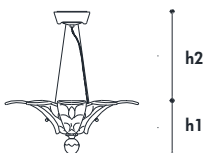

Cod.	Ø	h1	h2 max
60/55-3C	57	25	100

Led
3x6w - E14

Kg	m³	A > A++
10	0,13	A > A++

Tipologia_Type

Sospensione

Suspension

Certificazioni_Certifications

Materiali_Materials

Vetro, Metallo

Glass, Metal

A richiesta: dimmerabile con _ On request: dimmable with

Finitura Finish	Pendagliera Drops & Beads	Prezzo Price
Trasp. / Transp. / O		€ 845
Acidato / Etched / NK		€ 845

60/70-3C	70	34	100

11x6w - E14	22	0,24	A > A++

Trasp. / Transp. / O		€ 1.804
Acidato / Etched / NK		€ 1.804