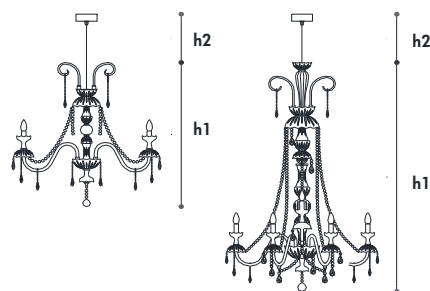

238 Sabik

Cod.	Ø	h1	h2 max
238/8	76	85	100

Energy Saving	Led
8x8w - E14	8x6w - E14

Tipologia_Type
Sospensione
Suspension

Certificazioni_Certifications

Materiali_Materials
Cristallo, Vetro, Swarovski, Metallo
Crystal, Glass, Swarovski, Metal

A richiesta: dimmerabile con _ On request: dimmable with
TRIAC

110-11 Opera

Finitura Finish	Pendagliera Drops & Beads	Prezzo Price
Trasp. / Transp. / C	SW@E	€ 2.937
Ambra / Amber / O	SW@E Light topaz	€ 3.456