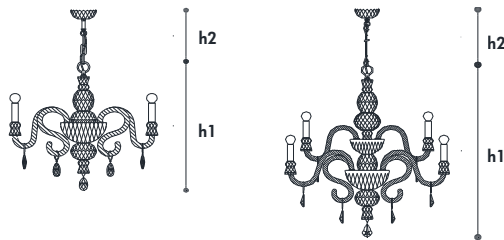

286

100-103 Opera

Tipologia_Type

Sospensione
Suspension

Certificazioni_Certifications

Materiali_Materials

Cristallo, Swarovski, Vetro, Metallo
Crystal, Swarovski, Vetro, Metal

A richiesta: dimmerabile con _ On request: dimmable with

Cod.	Ø	h1	h2 max
286/5	64	56	100

Energy Saving	Led	Kg	m³	A > A++
5x8w - E14	5x6w - E14	10	0,12	A > A++

Finitura Finish	Pendagliera Drops & Beads	Prezzo Price
Trasp. / Transp. / NK	SW®E	€ 1.354
Colorato / Colored / NK	SW®E	€ 1.601
Trasp. / Transp. / NK	Vetro / Glass	€ 1.268
Colorato / Colored / NK	Vetro / Glass	€ 1.499