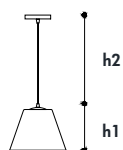

727 Adria

Website

Tipologia_Type

Sospensione

Suspension

Materiali _ Materials

Vetro, Metallo

Glass, Metal

Certificazioni_Certifications

A richiesta: dimmerabile con _ On request: dimmable with

Cod.	Ø	h1	h2 max	Eco Alogena Eco Halogen
727/S	26	24	100	1x20w - G9

*Colore tessuto paralume: Pongè Nero, Avorio - *Fabric shade options: Pongè Black, Ivory

Led	Kg	m³	A++>A - C>E
1x2,5w - G9	1	0,06	A++>A - C>E

Finitura Finish	Pendaglieria Drops & Beads	Prezzo Price
Trasp. / Transp. / C		€ 330
Trasp. / Transp. / CDF		€ 330
Nero / Black / C		€ 380
Nero / Black / CDF		€ 380
Ametista / Amethyst / C		€ 330
Ametista / Amethyst / CDF		€ 330
*Tessuto / Fabric / C		€ 330
*Tessuto / Fabric / CDF		€ 330