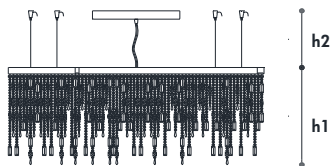

2305 Why

190-191 Opera

Tipologia_Type

Sospensione

Suspension

Certificazioni_Certifications

Materiali_Materials

Swarovski, Metallo

Swarovski, Metal

A richiesta: dimmerabile con _ On request: dimmable with

Cod.	LxP	h1	h2 max	Temperatura colore Color Temperature	Lumen	Led	15	0,12	A++ > A	Finitura Finish	Pendagliera Drops & Beads	Prezzo Price
2305/80S Led	80x22	39	100	3000 Kelvin	1100	10w	15	0,12	A++ > A	Trasp. / Transp. / C+CSP	SP@C	€ 3.569
* Driver non dimmerabile incluso - No dimmable driver included.												
2305/100S Led	100x39	50	100	3000 Kelvin	1100	10w	20	0,21	A++ > A	Trasp. / Transp. / C+CSP	SP@C	€ 4.521
* Driver non dimmerabile incluso - No dimmable driver included.												
2305/130S Led	130x32	60	100	3000 Kelvin	1320	12w	25	0,22	A++ > A	Trasp. / Transp. / C+CSP	SP@C	€ 5.351
* Driver non dimmerabile incluso - No dimmable driver included.												
2305/150S Led	150x56	70	100	3000 Kelvin	1540	16w	27	0,22	A++ > A	Trasp. / Transp. / C+CSP	SP@C	€ 6.135
* Driver non dimmerabile incluso - No dimmable driver included.												
2305/S Led	200x40	70	100	3000 Kelvin	1760	16w	28	0,32	A++ > A	Trasp. / Transp. / C+CSP	SP@C	€ 7.022
* Driver non dimmerabile incluso - No dimmable driver included.												

Cod.	LxP	h1	h2 max	Led	Kg	m³	A++ > A	Finitura Finish	Pendagliera Drops & Beads	Prezzo Price
2305/80S G4	80x22	39	100	10x2,9w - G4	15	0,12	A++ > A	Trasp. / Transp. / C+CSP	SP@C	€ 3.450
* Driver non dimmerabile incluso - No dimmable driver included.										
2305/100S G4	100x39	50	100	10x2,9w - G4	20	0,21	A++ > A	Trasp. / Transp. / C+CSP	SP@C	€ 4.401
* Driver non dimmerabile incluso - No dimmable driver included.										
2305/130S G4	130x32	60	100	12x2,9w - G4	25	0,22	A++ > A	Trasp. / Transp. / C+CSP	SP@C	€ 5.233
* Driver non dimmerabile incluso - No dimmable driver included.										
2305/150S G4	150x56	70	100	14x2,9w - G4	27	0,22	A++ > A	Trasp. / Transp. / C+CSP	SP@C	€ 5.883
* Driver non dimmerabile incluso - No dimmable driver included.										
2305/S G4	200x40	70	100	16x2,9w - G4	28	0,32	A++ > A	Trasp. / Transp. / C+CSP	SP@C	€ 6.769
* Driver non dimmerabile incluso - No dimmable driver included.