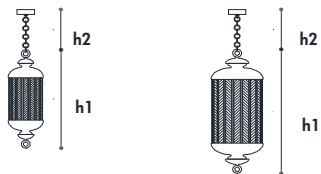

215 Fata Morgana

170-173 Incanto

Cod.	Ø	h1	h2 max
215/S26	26	81	100

Temperatura colore Color Temperature	Lumen	Module Led
3000 Kelvin	1930	28w

Tipologia_Type
Sospensione
Suspension

Certificazioni_Certifications

Materiali_Materials
Vetro, Metallo
Glass, Metal

A richiesta: dimmerabile con _ On request: dimmable with

Finitura Finish	Pendagliera Drops & Beads	Prezzo Price
Trasp. / Transp. / OA		€ 2.480
Trasp. / Transp. / BRA		€ 2.480
IP45 rasp. / Transp. / OA		€ 2.730
IP45 rasp. / Transp. / BRA		€ 2.730
Trasp. / Transp. / OA		€ 4.056
Trasp. / Transp. / BRA		€ 4.056
IP45 rasp. / Transp. / OA		€ 4.460
IP45 rasp. / Transp. / BRA		€ 4.460

* Driver non dimmerabile incluso - No dimmable driver included.

215/S38	38	102	100

3000 Kelvin	2370	39w

16	0,24	A++

* Driver non dimmerabile incluso - No dimmable driver included.