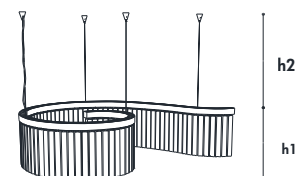

728 Carmen

Website

Tipologia_Type

Sospensione

Suspension

Certificazioni_Certifications

Materiali_Materials

Vetro, Metallo

Glass, Metal

A richiesta: dimmerabile con _ On request: dimmable with

PUSH, 1-10V, DALI

Cod.	LxP	h1	h2	Temperatura colore Color Temperature	Lumen	Module Led*
728/100	100x82	38	100	3000 Kelvin	6960	80w

Kg	m³	House
40	0,80	A++

Finitura Finish	Pendagliera Drops & Beads	Prezzo Price
Trasp. / Transp. / C		€ 3.500
Colorato / Colored / C		€ 4.400
Teak / C		€ 4.620

* Driver non dimmerabile incluso - No dimmable driver included.