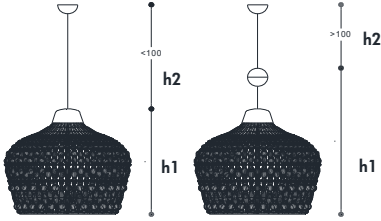

491 Crowns

132-133 Incanto

Tipologia_Type

Sospensione

Suspension

Certificazioni_Certifications

Materiali_Materials

Vetro, Metallo

Glass, Metal

Cod.	Ø	h1	h2 <100	Temperatura colore Color Temperature	Lumen	Module Led	Kg	m³	A++	Finitura Finish	Pendagliera Drops & Beads	Prezzo Price
491/64	64	58	100	3000 Kelvin	2270	27w	15	0,40	A++	Trasp. / Transp. / C		€ 5.600
										Colorato / Colored / OC		€ 6.800

* Driver non dimmerabile incluso - No dimmable driver included.

491/110	110	105	100	3000 Kelvin	8140	63w	50	2,11	A++	Trasp. / Transp. / C		€ 14.200
										Colorato / Colored / OC		€ 17.000

* Driver non dimmerabile incluso - No dimmable driver included.

*Colori: Melanzana, Oro Cipria, Rosa Confetto - *Colours: Aubergine, Powder Gold, Candy Pink

Cod.	Ø	h1	h2 >100	Temperatura colore Color Temperature	Lumen	Module Led	Kg	m³	A++	Finitura Finish	Pendagliera Drops & Beads	Prezzo Price
491/64	64	58+42	100	3000 Kelvin	2270	27w	15	0,40	A++	Trasp. / Transp. / C		€ 5.700
										Colorato / Colored / OC		€ 6.900

* Driver non dimmerabile incluso - No dimmable driver included.

491/110	110	105+68	100	3000 Kelvin	8140	63w	50	2,11	A++	Trasp. / Transp. / C		€ 14.300
										Colorato / Colored / OC		€ 17.100

* Driver non dimmerabile incluso - No dimmable driver included.

*Colori: Melanzana, Oro Cipria, Rosa Confetto - *Colours: Aubergine, Powder Gold, Candy Pink