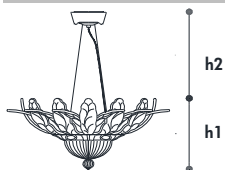

Glass, Metal

A richiesta: dimmerabile con _ On request: dimmable with

Finitura Finish	Pendagliera Drops & Beads	Prezzo Price
Trasp. / Transp. / O		€ 534
Acidato / Etched / NK		€ 552

Cod.	Ø	h1	h2 max
50/70-3C	70	33	100