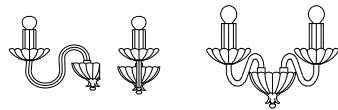

281 Evoque

218-219 Opera

Cod.	L	H	Sp
281/AP1	15	27	24

Energy Saving	Led	Kg	m³	
1x8w - E14	1x6w - E14	1,5	0,10	A > A++

Tipologia_Type

Parete

Wall

Certificazioni_Certifications

Materiali_Materials

Cristallo, Vetro, Metallo

Crystal, Glass, Metal

A richiesta: dimmerabile con _ On request: dimmable with

Finitura Finish	Pendagliera Drops & Beads	Prezzo Price
Trasp. / Transp. / NK		€ 248
Colorato / Colored / NK		€ 287
Teak / Teak / CDF		€ 308
Trasp. / Transp. / NK		€ 335
Colorato / Colored / NK		€ 383
Teak / Teak / CDF		€ 419

*Colori: Turchese, Cipria, Bianco - *Colours: Turquoise, Powder, White