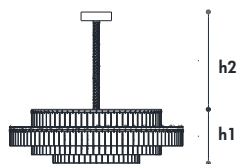

724 Charles

154-155 Incanto

Tipologia_Type

Suspension

Certificazioni_Certifications

Materiali_Materials

Vetro, Metallo, Pelle
Glass, Metal, Leather

Cod.	Ø	h1	h2 max	Temperatura colore Color Temperature	Lumen	Module Led
724/60	60	27	48	3000 Kelvin	3500	43w

* Driver non dimmerabile incluso - No dimmable driver included.

Kg	m³	Energy Saving
16	0,34	A++

Finitura Finish	Pendaglieria Drops & Beads	Prezzo Price
Acidato / Satin / ON	Vetro / Glass	€ 3.610
Trasp. / Transp. / ON	Vetro / Glass	€ 3.322