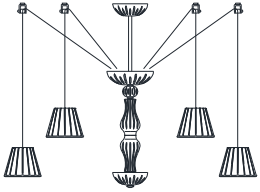

727 Adria

110-113 Incanto

Cod.	Ø	H
727/8+4	110	90

Tipologia_Type

Sospensione
Suspension

Certificazioni_Certifications

Materiali_Materials

Cristallo, Metallo
Crystal, Metal

A richiesta: dimmerabile con _ On request: dimmable with

Led	Kg	m³	Energy Class
12x2,4w - G4	12,5	0,34	A > A++

Finitura Finish	Pendagliera Drops & Beads	Prezzo Price
Trasp. / Transp. / C		€ 3.074
Nero / Black / CDF		€ 3.382