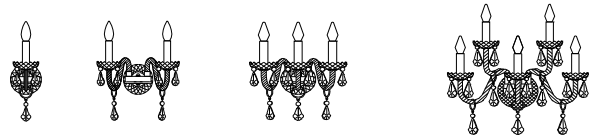

282

238-239 Opera

Cod.	L	H	Sp
282/AP1	12	17	24

Energy Saving	Led	Kg	m³	
1x8w - E14	1x6w - E14	1	0,10	A > A++

Tipologia_Type

Parete

Wall

Certificazioni_Certifications

Materiali_Materials

Cristallo, Vetro, Swarovski, Metallo

Crystal, Glass, Swarovski, Metal

A richiesta: dimmerabile con _ On request: dimmable with

Finitura Finish	Pendagliera Drops & Beads	Prezzo Price
Trasp. / Transp. / C	SP@C	€ 214
Trasp. / Transp. / C	SW@E	€ 238
Rosso / Red / C	SW@E Bordeaux	€ 272
Teak / CDF	SW@E Golden Teak	€ 297

282/AP2	30	25	20

2x8w - E14	2x6w - E14	1,5	0,10	A > A++

Trasp. / Transp. / C	SP@C	€ 305
Trasp. / Transp. / C	SW@E	€ 365
Rosso / Red / C	SW@E Bordeaux	€ 419
Teak / CDF	SW@E Golden Teak	€ 457