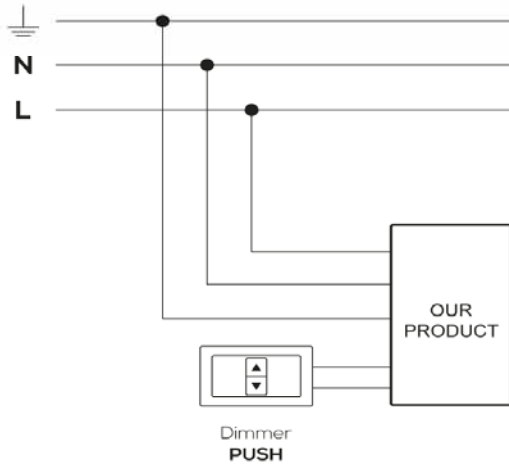

SISTEMI DI DIMMERAZIONE LUCE COMPATIBILI CON I NOSTRI PRODOTTI
LIGHTING CONTROL SYSTEMS AVAILABLE WITH OUR PRODUCTS

A Sistema Dimmer Push
Push Dimming