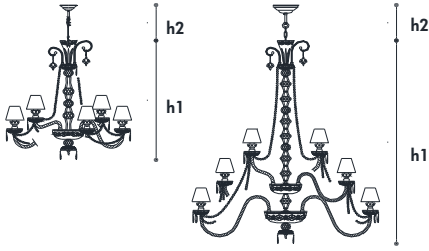

248 Chanel

80-81 Opera

Tipologia_Type

Sospensione
Suspension

Certificazioni_Certifications

Materiali_Materials

Cristallo, Vetro, Swarovski, Metallo, Tessuto
Crystal, Glass, Swarovski, Metal, Fabric

A richiesta: dimmerabile con _ On request: dimmable with

Cod.	Ø	h1	h2 max
248/8+4	100	110	100

Energy Saving	Led
12x8w - E14	12x6w - E14

Kg	m³	A > A++
30	0,53	A > A++

Finitura Finish	Pendagliera Drops & Beads	Prezzo Price
Trasp. / Trasp. / C	SW®E Red Bordeaux	€ 5.313
Nero / Black / C	SW®E Jet	€ 6.457

248/10+5	100	110	100

15x8w - E14	15x6w - E14

34	0,53	A > A++

Trasp. / Trasp. / C	SW®E Red Bordeaux	€ 6.290
Nero / Black / C	SW®E Jet	€ 7.576

248/12+6	100	110	100

18x8w - E14	18x6w - E14

39	0,62	A > A++

Trasp. / Trasp. / C	SW®E Red Bordeaux	€ 7.265
Nero / Black / C	SW®E Jet	€ 8.712

248/16+8	110	115	100

24x8w - E14	24x6w - E14

48	0,67	A > A++

Trasp. / Trasp. / C	SW®E Red Bordeaux	€ 9.887
Nero / Black / C	SW®E Jet	€ 12.269

248/20+10+10	150	180	100

40x8w - E14	40x6w - E14

70	0,92	A > A++

Trasp. / Trasp. / C	SW®E Red Bordeaux	€ 15.926
Nero / Black / C	SW®E Jet	€ 19.106

248/24+12+12	180	180	100

48x8w - E14	48x6w - E14

98	1,10	A > A++

Trasp. / Trasp. / C	SW®E Red Bordeaux	€ 20.030
Nero / Black / C	SW®E Jet	€ 24.031

248/32+16+8	240	200	100

64x8w - E14	64x6w - E14

140	1,40	A > A++

Trasp. / Trasp. / C	SW®E Red Bordeaux	€ 37.640
Nero / Black / C	SW®E Jet	€ 45.167

*Colore paralume: Avorio, Tortora, Nero - *Shade options: Ivory, Dove, Black

251 Dafne

64-65 Opera

Tipologia_Type

Sospensione
Suspension

Certificazioni_Certifications

Materiali_Materials

Cristallo, Vetro, Metallo
Crystal, Glass, Metal

A richiesta: dimmerabile con _ On request: dimmable with

Cod.	Ø	h1	h2 max
251/10+5	90	47	100

Energy Saving	Led
15x8w - E14	15x6w - E14

Kg	m³	A > A++
17	0,33	A > A++

Finitura Finish	Pendagliera Drops & Beads	Prezzo Price
Trasp. / Trasp. / C		€ 3.014
Ambra / Amber / OC		€ 3.350