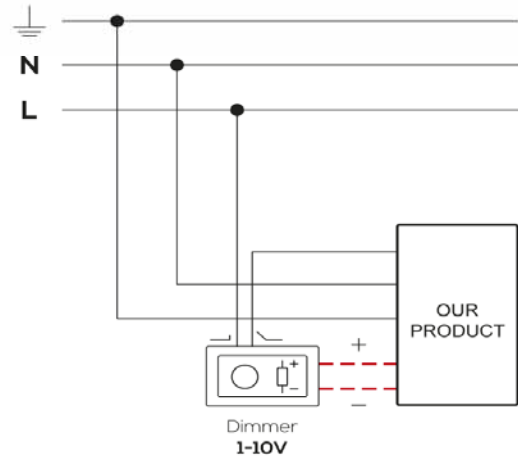

B Sistema 1-10V
1-10V System Dimming