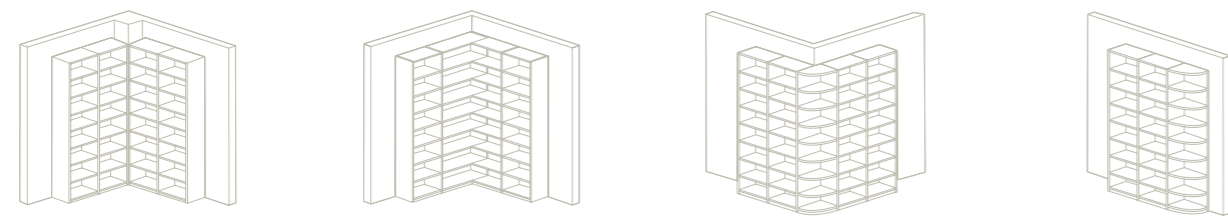

I-modulART composition, base units with grip recesses in matt Grigio Polvere lacquer. Matt Grigio Polvere wall panelling and shelves in matt Blu Avio lacquer. Wall units with matt Grigio Polvere lacquered structure and Timewood fronts.

Angolo libreria con montante di collegamento.
Corner bookcase with connecting upright.

Angolo libreria a giorno.
Open corner bookcase.

Angolo esterno.
External corner

Terminale.
End element.

basi
base units