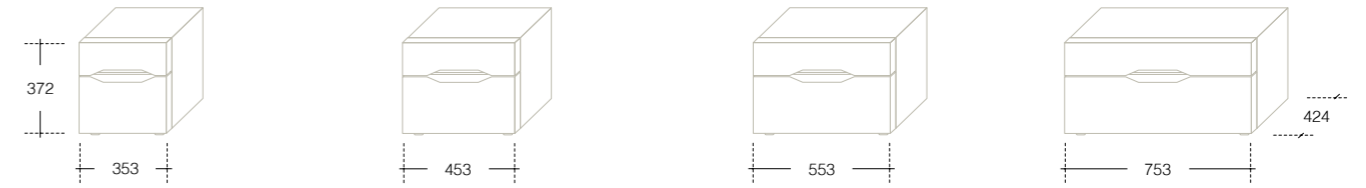

Letto Relevé in noce canaletto con interno gamba laccato opaco in finitura verde ossido.
Relevé bed in Canaletto walnut with matt Verde Ossido lacquered reverse side of legs.

comodino 2 cassetti
2 drawers night stand