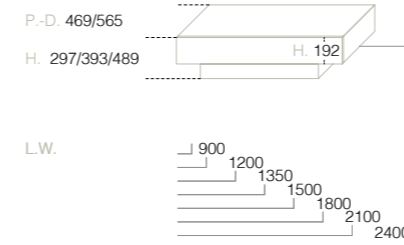

basi con zoccolo
base units with plinths