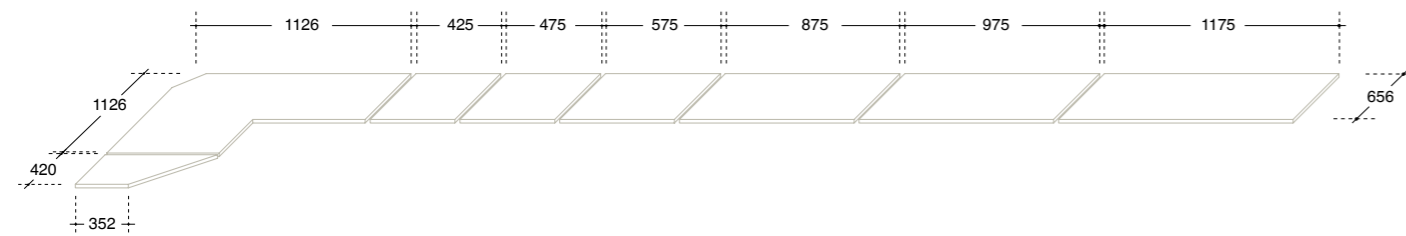

basi
base units

basi con zoccolo
base units with plinths

panche
benches

elementi ribalta
flap door units

elementi battenti
swing door units

elementi battenti
swing door units