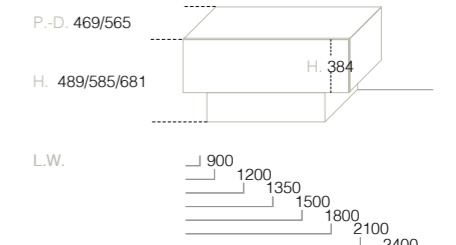

basi con zoccolo
base units with plinths