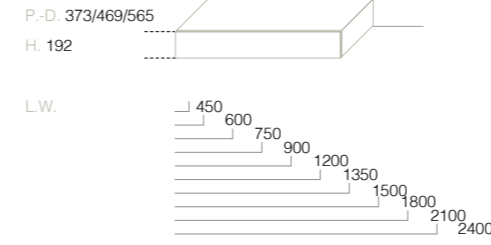

Armadio battente Tecnopolis con anta Naos in pelle martellata, profili e maniglia in finitura bronze.

Tecnopolis hinged door wardrobe with Naos bubble leather doors, Bronze finish trims and handles.

basi
base units