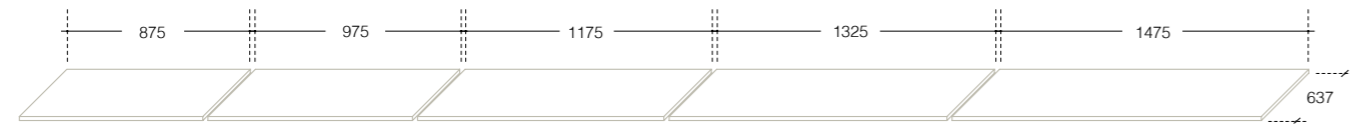

comò 4 cassetti
4 drawers dresser