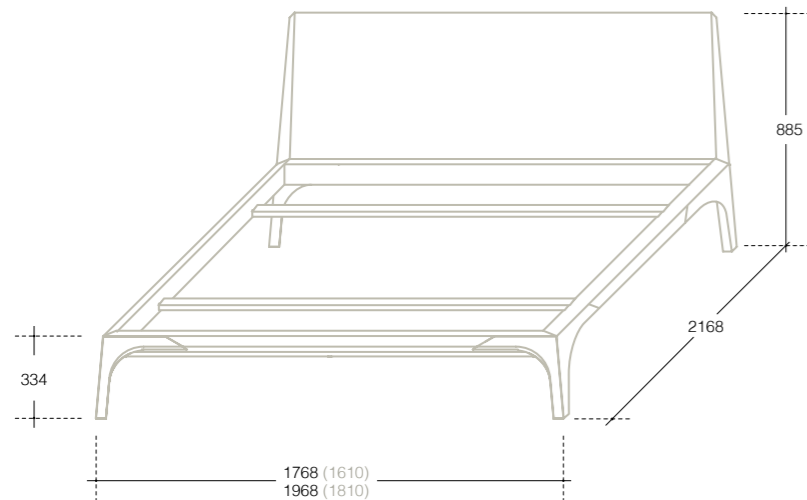

comò 4 cassetti
4 drawers dresser