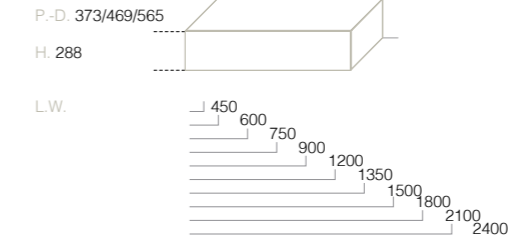

Armadio battente Tecnopolis con anta Naos in pelle martellata, profili e maniglia in finitura bronze.

Tecnopolis hinged door wardrobe with Naos bubble leather doors, Bronze finish trims and handles.

basi
base units