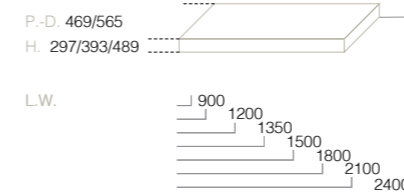

panche
benches