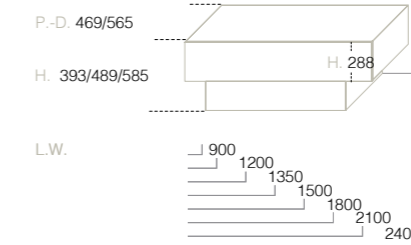

basi con zoccolo
base units with plinths