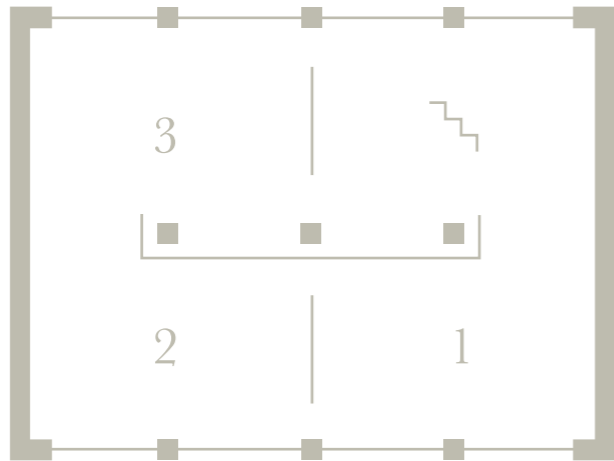

Piano terra
Ground floor