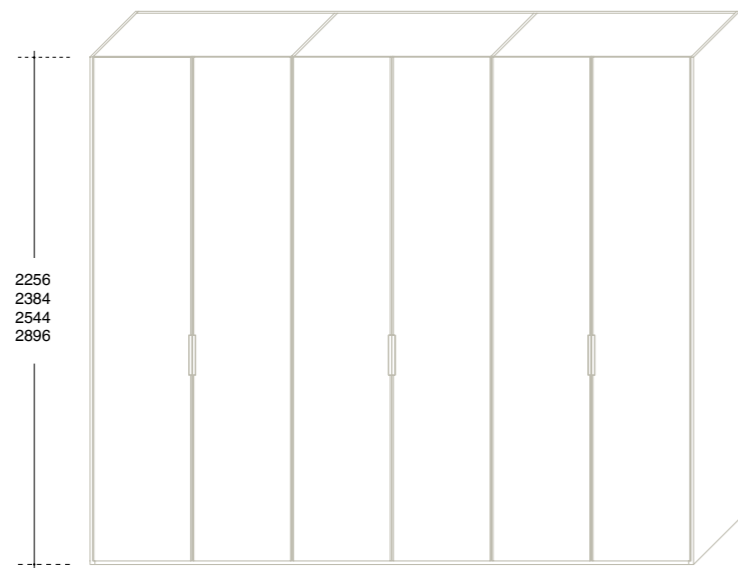

basi
base units

basi con zoccolo
base units with plinths

panche
benches

elementi ribalta
flap door units

elementi battenti
swing door units

elementi battenti
swing door units