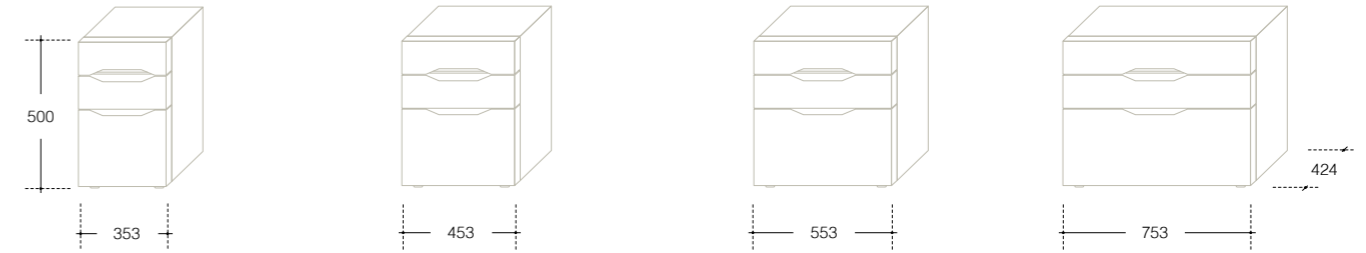

comodino 3 cassetti
3 drawers night stand

comò 4 cassetti
4 drawers dresser