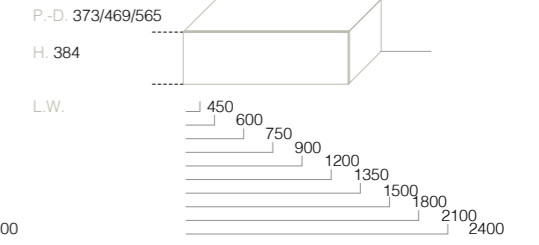

Armadio battente Tecnopolis con anta Naos in pelle martellata, profili e maniglia in finitura bronze.

Tecnopolis hinged door wardrobe with Naos bubble leather doors, Bronze finish trims and handles.

basi
base units