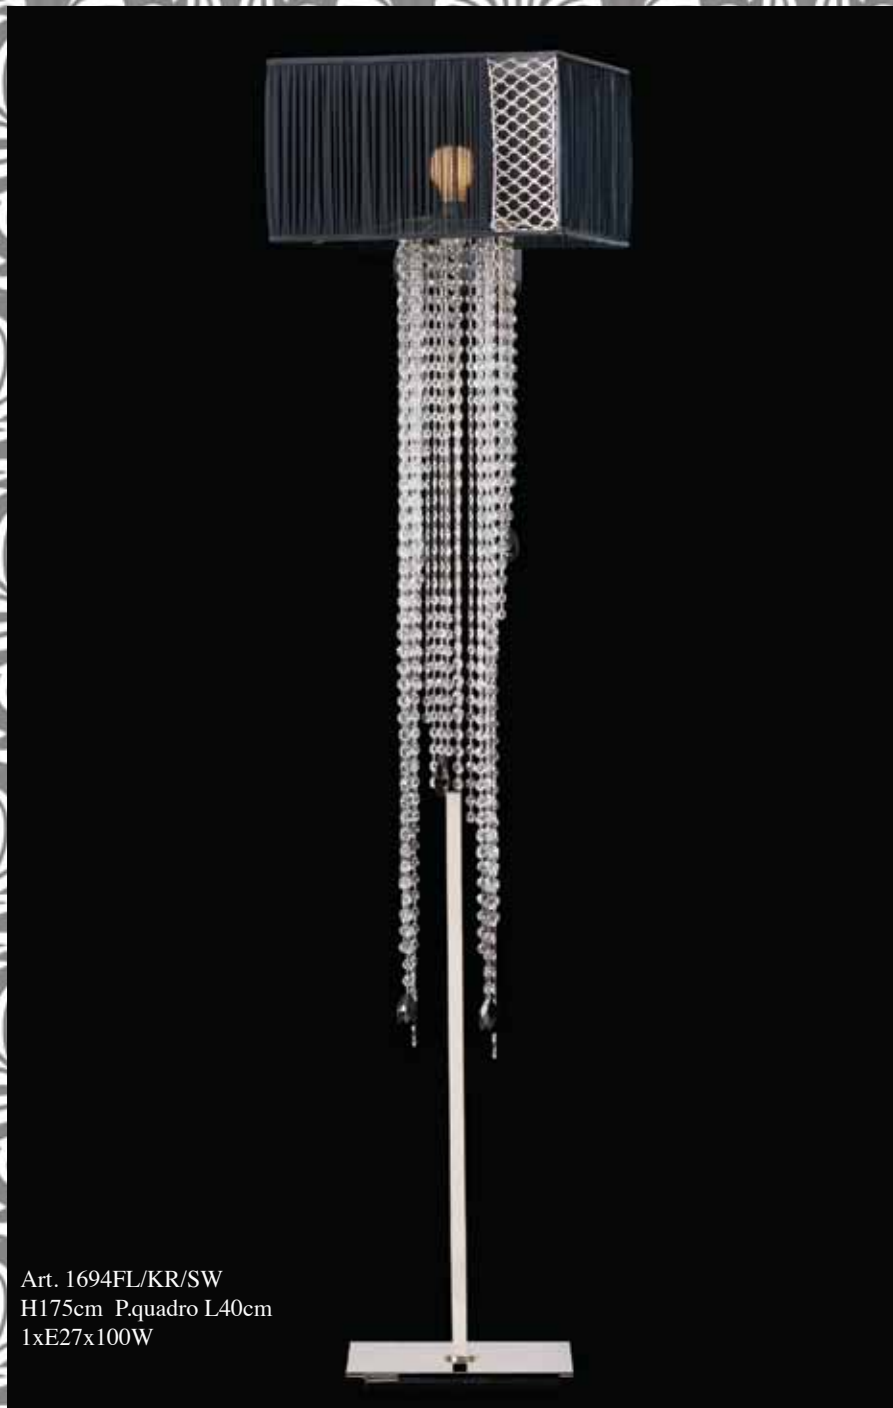

Art. 1694FL/KR/SW
H175cm P.quadro L40cm
1xE27x100W