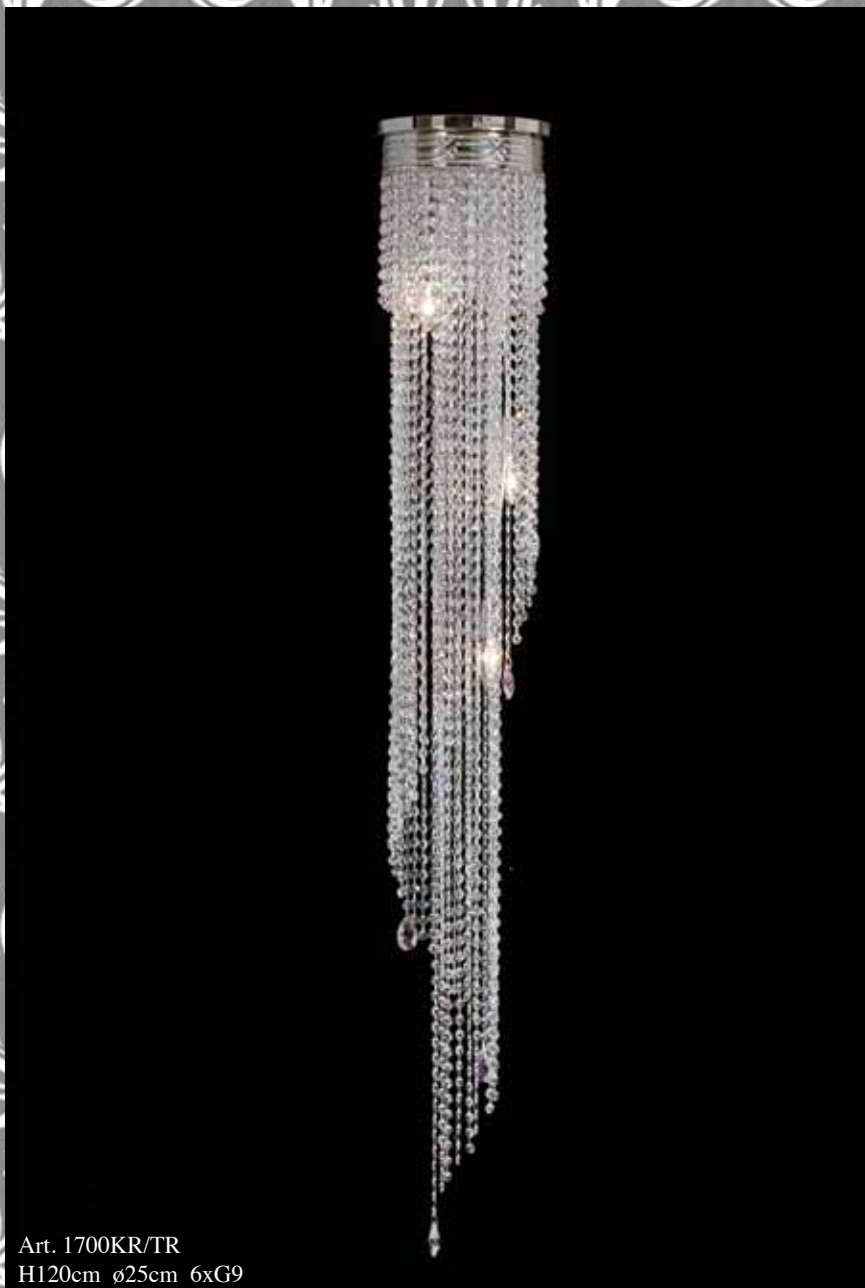

Art. 1702KR/TR
H130cm ø53cm 13xG9

Art. 1700KR/TR
H120cm ø25cm 6xG9