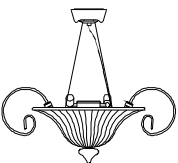

81

Cod.	Ø	H	Sp
81/65 3C	64	32	

Eco Alogena Eco Halogen	Energy Saving	LED
6x30w - E14		7x4w - E14

Descrizione _ Description	Materiali _ Materials
Sospensione	Vetro, Metallo
Hanging	Glass, Metal
Certificazioni_Certifications	

Trasp. / O	Oro / O	Acidato / NK
Transp. / O	Gold / O	Etched / NK
€ 1.097,00	€ 1.332,00	€ 1.097,00