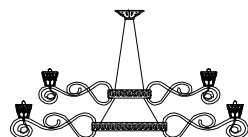

471 Blanche

160 Lighting Experience

Cod.	Ø	H	Sp
471/6	84	22	
471/8	84	22	
471/12+6	110	42	

Eco Alogena Eco Halogen	Energy Saving	Led
6x33w - G9	←	6x2.5w - G9
8x33w - G9	←	8x2.5w - G9
18x33w - G9	←	18x2.5w - G9

Descrizione _ Description	Materiali _ Materials
Sospensione Hanging Lamp	Cristallo, Vetro, SW@Elements, Metallo Crystal, Glass, SW@Elements, Metal
Certificazioni_Certifications	

Bianco Opaco Matt White SW@Elements
€ 2.380,00
€ 3.380,00
€ 5.900,00

471

279 Lighting Experience

Cod.	Ø	H	Sp
471/AP	17	48	9

Eco Alogena Eco Halogen	Energy Saving	LED
1x30w - E14 1x20w - G9	←	1x4w - E14 1x2,5w - G9

Descrizione _ Description	Materiali _ Materials
Parete Wall	Cristallo, Metallo Crystal, Metal
Certificazioni_Certifications	

Bianco / C White / C
€ 716,00