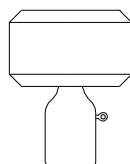

2360 Odette Odile

57 Lighting Experience

Sensor touch

Descrizione _ Description

Descrizione _ Description	Materiali _ Materials
Sospensione	Ceramica, Metallo, Tessuto
Hanging Lamp	Ceramic, Metal, fabric