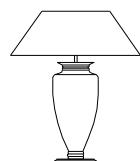

8310 Ambrosia

202 Lighting Experience

Cod.	Ø	H	Sp
8310/LT	65	87	

Eco Alogena Eco Halogen	Energy Saving	Led
		1x70w - E27
		1x20w - E27
		1x10w - E27

Descrizione _ Description	Materiali _ Materials

Tavolo	Vetro, Metallo, Tessuto
Table Lamp	Glass, Metal, Fabric

Certificazioni_Certifications