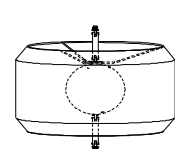

2360 Odette Odile

54 Lighting Experience

Descrizione _ Description

Descrizione _ Description	Materiali _ Materials
Sospensione	Metallo, Tessuto
Hanging Lamp	Metal, fabric