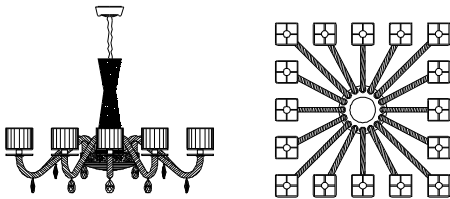

318 Metropolitan

Cod.	Ø	H	Sp
318/16	110	80	

Eco Alogena Eco Halogen	Energy Saving	Led
16x30w - E14	← 16x8w - E14	16x4w - E14

Descrizione _ Description	Materiali _ Materials
Sospensione	Cristallo, Metallo; Swarovski®Elements, Tessuto
Hanging Lamp	Crystal, Metal, Swarovski®Elements, Fabric
Certificazioni_Certifications	
Cromo / Nero	Chrome / Black
	€ 3.672,00