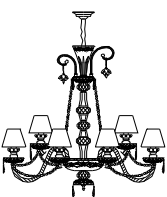

248 Chanel

Descrizione _ Description

Sospensione
Hanging

Materiali _ Materials

Cristallo, Vetro, SW@Elements, Metallo, Tessuto
Crystal, Glass, SW@Elements, Metal, Fabric

Certificazioni_Certifications

Cod.	Ø	H	Sp
248/12+6	100	115	

Eco Alogena Eco Halogen	Energy Saving	LED
18x30w - E14	← 18x8w - E14	18x4w - E14

12 Cult Upgrade

Nero / C	Trasp. / C
Black / C	Trasp. / C
SW Elements	SW Elements
€ 7.313,00	€ 6.098,00