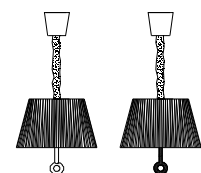

793 Lola Soft

68 Lighting Experience

Cod.	Ø	H	Sp
793/SC	45	47	
793/SCM	70	71	

Eco Alogena Eco Halogen	Energy Saving	Led
3x42w - E27	3x15w - E27	3x10w - E27
4x42w - E27	4x15w - E27	4x10w - E27

*Varianti: Senza Swarovski@Elements - Variants: No Swarovski Elements

Descrizione _ Description	Materiali _ Materials
Sospensione	Metallo, Metacrilato, Tessuto, Swarovski@Elements
Hanging Lamp	Metal, Methacrylate, Fabric, Swarovski@Elements
Certificazioni_Certifications	
<table border="1"> <tr> <td>Gommato Bianco</td> <td>Gommato Bianco</td> </tr> <tr> <td>White Soft Touch</td> <td>White Soft Touch</td> </tr> <tr> <td>Sw@Elements</td> <td>Sw@Elements</td> </tr> <tr> <td>€ 520,00</td> <td>€ 660,00</td> </tr> <tr> <td>€ 950,00</td> <td>€ 1.150,00</td> </tr> </table>