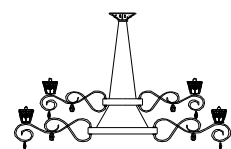

473 Rose

162 Lighting Experience

Cod.	Ø	H	Sp
473/6	84	25	
473/8	84	25	
473/12+6	110	45	

Eco Alogena Eco Halogen	Energy Saving	Led
6x33w - G9	←	6x2.5w - G9
8x33w - G9	←	8x2.5w - G9
18x33w - G9	←	18x2.5w - G9

Descrizione _ Description	Materiali _ Materials
Sospensione Hanging Lamp	Metallo, Cristallo Metal, Crystal
Certificazioni_Certifications	

Bianco-White / NK SW@Elements
€ 2.380,00
€ 3.380,00
€ 5.900,00