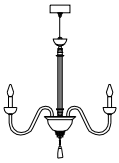

396

Cod.	Ø	H	Sp
396/5	73	71	
396/6	73	71	
396/8	73	71	
396/12	73	81	

Eco Alogena Eco Halogen	Energy Saving	LED
5x30w - E14	5x8w - E14	5x4w - E14
6x30w - E14	6x8w - E14	6x4w - E14
8x30w - E14	8x8w - E14	8x4w - E14
12x30w - E14	12x8w - E14	12x4w - E14

Descrizione _ Description	Materiali _ Materials
Sospensione	Vetro, Metallo
Hanging	Glass, Metal
Certificazioni_Certifications	
Trasp. / OA	
Trasp. / OA	
€ 811,00	
€ 885,00	
€ 1.048,00	
€ 1.572,00