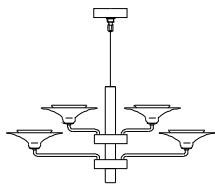

739 Flame

40 Lighting Experience

Cod.	Ø	H	Sp
739/8+4	81	42	

Eco Alogena Eco Halogen	Energy Saving	Led
12x33w - G9	←	12x2.5w - G9

Descrizione _ Description	Materiali _ Materials
Sospensione Hanging Lamp	Vetro Satinato, Metallo Satin Glass, Metal
Certificazioni_Certifications	
CE	IP20

Bianco White	Rosso Red
€ 1.590,00	€ 1.590,00

739 Flame

289 Lighting Experience

Cod.	Ø	H	Sp
739/AP	22	12	23

Eco Alogena Eco Halogen	Energy Saving	Led
1x33w - G9	←	1x2.5w - G9

Descrizione _ Description	Materiali _ Materials
Parete Wall lamp	Vetro Satinato, Metallo Satin Glass, Metal
Certificazioni_Certifications	
CE	IP20

Bianco White	Rosso Red
€ 198,00	€ 198,00