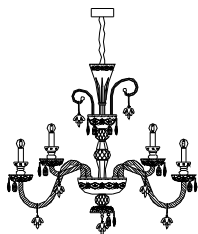

249 Burlesque

10 Cult Upgrade

Cod.	Ø	H	Sp
249/12+6	100	90	

Eco Alogena Eco Halogen	Energy Saving	LED
18x30w - E14	18x8w - E14	18x4w - E14

Descrizione _ Description	Materiali _ Materials
Sospensione	Cristallo, Vetro, SW@Elements, Metallo
Hanging	Crystal, Glass, SW@Elements, Metal
Certificazioni_Certifications	

Trasp. / Nk	Trasp. / Nk	Marrone / Nk
Transp. / NK	Transp. / NK	Brown / NK
Spectra Crystal	SW Elements	SW Elements
€ 5.768,00	€ 6.850,00	€ 7.983,00

258

314 Cult Edition

Cod.	Ø	H	Sp
258/LT	58	61	

Eco Alogena Eco Halogen	Energy Saving	LED
7x30w - E14	7x8w - E14	7x4w - E14

Descrizione _ Description	Materiali _ Materials
Tavolo	Cristallo, SW@Elements, Metallo
Table	Crystal, SW@Elements, Metal
Certificazioni_Certifications	

Fumè / C
Fumè / C
Sw Dark Sapphire
€ 1.737,00

259

315 Cult Edition

Cod.	Ø	H	Sp
259/LT	58	61	

Eco Alogena Eco Halogen	Energy Saving	LED
7x30w - E14	7x8w - E14	7x4w - E14

Descrizione _ Description	Materiali _ Materials
Tavolo	Cristallo, SW@Elements, Metallo, Fabric
Table	Crystal, SW@Elements, Metal, Fabric
Certificazioni_Certifications	

Teak / CDF	Fumè / C
Teak / CDF	Fumè / C
Sw Golden Teak	Sw Dark Sapphire
€ 2.088,00	€ 1.988,00

*Colori Paralume: Grigio - *Shade options: Grey