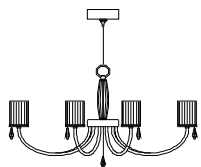

740 Dorado

168 Lighting Experience

Cod.	Ø	H	Sp
740/12	70	40	

Eco Alogena Eco Halogen	Energy Saving	Led
12x33w - G9	←	12x2.5w - G9

Descrizione _ Description	Materiali _ Materials
Sospensione Hanging Lamp	Vetro Satinato, Metallo, Swarovski®Elements Satin Glass, Metal, Swarovski®Elements
Certificazioni_Certifications	
CE	IP20

Satinato / NK
Satin / NK
SW Bronzeshade
€ 1.450,00

740 Dorado

196 Lighting Experience

Cod.	Ø	H	Sp
740/AP1	10	19	16

Eco Alogena Eco Halogen	Energy Saving	Led
1x33w - G9	←	1x2.5w - G9

Descrizione _ Description	Materiali _ Materials
Parete Wall lamp	Vetro Satinato, Metallo, Swarovski®Elements Satin Glass, Metal, Swarovski®Elements
Certificazioni_Certifications	
CE	IP20

Satinato / NK
Satin / NK
SW Bronzeshade
€ 180,00

740 Dorado

170 Lighting Experience

Cod.	Ø	H	Sp
740/S	10	33	

Eco Alogena Eco Halogen	Energy Saving	Led
1x42w - E27	←	1x10w - E27

Descrizione _ Description	Materiali _ Materials
Sospensione Hanging Lamp	Vetro Satinato, Metallo, Swarovski®Elements Satin Glass, Metal, Swarovski®Elements
Certificazioni_Certifications	
CE	IP20

Satinato / NK
Satin / NK
SW Bronzeshade
€ 290,00

740 Dorado

223 Lighting Experience

Cod.	Ø	H	Sp
740/L	12	38	

Eco Alogena Eco Halogen	Energy Saving	Led
1x42w - E27	←	1x10w - E27

Descrizione _ Description	Materiali _ Materials
Tavolo Table Lamp	Vetro Satinato, Metallo Satin Glass, Metal
Certificazioni_Certifications	
CE	IP20

Satinato / NK
Satin / NK
€ 330,00