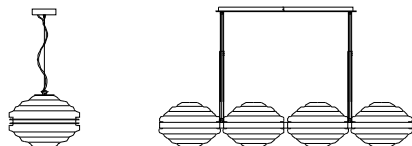

820 Ellepi

14 Lighting Experience

Descrizione _ Description	Materiali _ Materials
Sospensione Hanging Lamp	Vetro Satinato, Metallo, Swarovski®Elements Satin Glass, Metal, Swarovski®Elements
Certificazioni_Certifications	

Cod.	Ø	H	Sp
820/30	30	25	
820/S	126x66	23	

Eco Alogena Eco Halogen	Energy Saving	Led
1x30w - E14	←	1x4w - E14
8x30w - E14	←	8x4w - E14

Satinato / C	Satinato / BRZ
Satin / C	Satin / BRZ
SW®Elements	
€ 390,00	€ 340,00
€ 2.920,00	€ 2.520,00

820 Ellepi

264 Lighting Experience

Descrizione _ Description	Materiali _ Materials
Parete Wall lamp	Vetro Satinato, Metallo, Swarovski®Elements Satin Glass, Metal, Swarovski®Elements
Certificazioni_Certifications	

Cod.	Ø	H	Sp
820/AP	13		21

Eco Alogena Eco Halogen	Energy Saving	Led
1x30w - E14	←	1x4w - E14

Satinato / C	Satinato / BRZ
Satin / C	Satin / BRZ
SW®Elements	
€ 330,00	€ 280,00