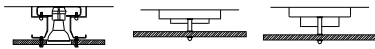

3006

Cod.	Ø	H	
3006/22	22	4+11	7
3006/FA ext	22	9	-
3006/FE ext	22	7	-

Eco Alogena Eco Halogen		Energy Saving	LED
1x30w - R50			
1x40w - GU10			1x4w - GU10
		1x13w - GX53	

Descrizione _ Description	Materiali _ Materials
Faretto ad incasso a luce diffusa	Vetro, Metallo
Spot light with diffused light	Glass, Metal

Certificazioni_Certifications

Acidato / C - O	Trasp. / C - O
Etched / C - O	Transp. / C - O
	€ 158,00
€ 211,00	€ 202,00
€ 223,00	€ 214,00