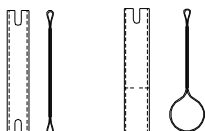

2360 Odette Odile

← Solo per modulo B
Only for module B

F_A	3	~12
F_B	3	~10

Descrizione _ Description	Materiali _ Materials
Elemento di giunzione - Junction element	Pelle - Leather