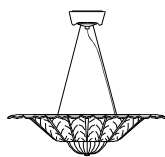

24

Cod.	Ø	H	Sp
24/65 3C	60	17	

Eco Alogena Eco Halogen	Energy Saving	LED
6x30w - E14	←	6x8w - E14 6x4w - E14

Descrizione _ Description	Materiali _ Materials
Sospensione	Vetro, Metallo
Hanging	Glass, Metal

Certificazioni_Certifications

CE IP20

Acidato / NK	Trasp. / O
Etched / NK	Trasp. / O
€ 552,00	€ 534,00