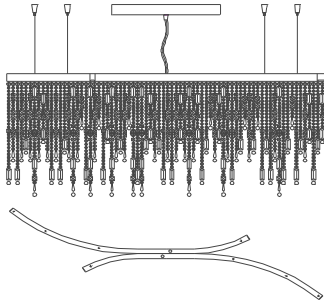

2305

Descrizione _ Description	Materiali _ Materials
Sospensione	SW@Elements, Metallo
Hanging	SW@Elements, Metal
Certificazioni_Certifications	

Cod.	Ø	H	Sp
2305/80S LED	80	39	22
2305/80S G4	80	39	22
2305/100S LED	100	50	39
2305/100S G4	100	50	39
2305/130S LED	130	60	32
2305/130S G4	130	60	32
2305/150S LED	150	70	56
2305/150S G4	150	70	56
2305/S LED	200	70	40
2305/S G4	200	70	40