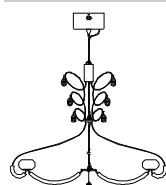

475

150 Lighting Experience

Cod.	Ø	H	Sp
475/8	94	75	
475/12	94	75	
475/16	94	75	

Eco Alogena Eco Halogen	Energy Saving	LED
8x20w - G4 12x20w - G4 16x20w - G4	←	

Descrizione _ Description	Materiali _ Materials
Sospensione Hanging	SW@Elements, Vetro, Metallo SW@Elements, Glass, Metal
Certificazioni_Certifications	

Nero / C Black / C SW@Elements	Bianco / C White / C Spectra@Crystal	Bianco / C White / C SW@Elements
€ 2.173,00	€ 1.905,00	€ 2.032,00
€ 2.687,00	€ 2.386,00	€ 2.546,00
€ 3.233,00	€ 2.897,00	€ 3.089,00