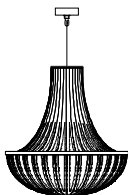

2318 Soon

102 Lighting Experience

Descrizione _ Description	Materiali _ Materials
Sospensione	PVC, Metallo
Hanging Lamp	PVC, Metallo
Certificazioni_Certifications	
UL Adj, CE	IP20

Cod.	Ø	H	Sp
2318/70	70	73	

Eco Alogena Eco Halogen	Energy Saving	Led
8x20w - G9	←	8x2.5w - G9

PVC Glitter Oro Bianco / White	PVC * Bianco / White	PVC Glitter Oro Bianco / White SW®Elements	PVC * Bianco / White SW®Elements
€ 1.328,00	€ 1.250,00	€ 1.628,00	€ 1.550,00

*Colori PVC: V=Viola, F=Fucsia, P=Petrolio, R=Rosso, W=Bianco, G=Verde - *Colors PVC: V=Violet, F=Fuchsia, P=Petrol Grey, R=Red, W=White, G=Green