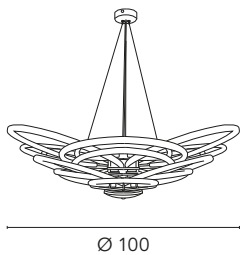

Michele Bellesso design

Flair 1807/L80

Flair 1807/A2L

Flair 1807/L100

Flair 1807/L100
 8 x max 40W
 G9 230V

 +1 x max 60W
 E14 230V

 CE V

Flair 1807/L80
 6 x max 40W
 G9 230V