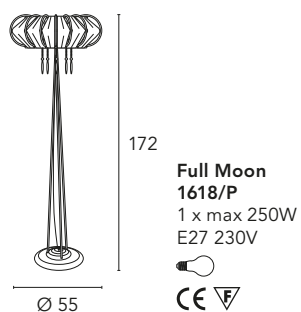

Full Moon

Michele Bellesso design

Full Moon 1618/L3L55

Full Moon 1618/L3L36

Full Moon 1618/P

Full Moon 1618/LT

Full Moon 1618/LU

Full Moon 1618/A