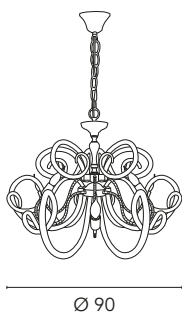

Vanity

Michele Bellesso design

Vanity 1806/L6L

Vanity 1806/L12L

Vanity 1806/A3L

115

Vanity 1806/L12L
12 x max 60W
E14 230V

Ø 90