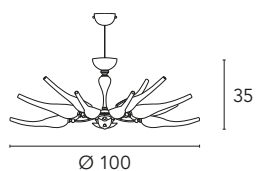

Ego 1805/A3L

Ego 1805/L100
16 x max 40W
+ 4 x max 25W
G9 230V