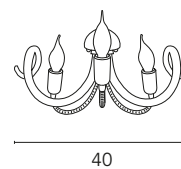

30

Vanity 1806/A3L
3 x max 60W
E14 230V

40

↗ 20

**Finiture
Finishings
Отделки**

05 - Bagno Cromo
05 - Chromium bath
05 - Хром (гальваническое покрытие)

12 - Nichel nero
12 - Black nickel
12 - Чёрный никель (гальваническое покрытие)

V01 - Cristallo
V01 - Crystal
V01 - Прозрачный