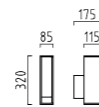

1 x TC-SEL, 5/7/9/11 W, 2G7
A18143.93