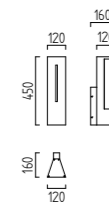

aluminium
colour graphite, similar to DB 703
acrylic satinised
with electronic ballast

1 x T16, 14 W, G5
A19248.93

1 x T16, 28 W, G5
A19249.93

1 x TC-L, 24 W, 2G11
A18247.93

Zubehör für Bodenbefestigung
accessories for floor assembly
Seite / page 234