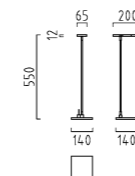

chrome
tiltable
with micro switch
with electronic control gear

LED IP20

1 x 6 W, LED warm weiß / warm white
ca. 3000 K, 400 Lumen
17/1224.04

1 x 6 W, LED warm weiß / warm white
ca. 3000 K, 400 Lumen
19/1224.04