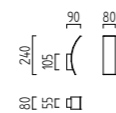

1 x 6 W, LED warm weiß / warm white
ca. 3000 K, 475 Lumen

mattweiß / white mat
18/1429.07