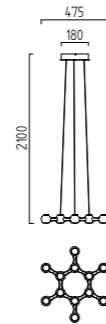

12 x 3,5 W, LED warm weiß / warm white
ca. 3000 K, 4320 Lumen
126/1332.04