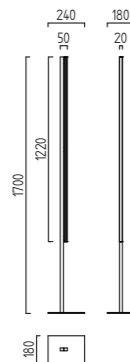

KARA

KARA

Acryl satiniert
mit Tastdimmer
acrylic satinised
with push-button dimmer

LED IP20

17,2 W, LED warm weiß / warm white
ca. 2900 K, 1460 Lumen

mattmessing eloxiert - blankmessing
brass mat anodised - brass polished

17/1404.17

mattnickel eloxiert
nickel mat anodised

17/1404.18