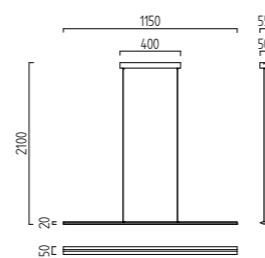

15,4 W, LED warm weiß / warm white
ca. 3000 K, 1568 Lumen
16/1423.04