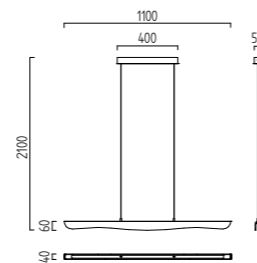

ERIN

edelstahl - finish
Acryl satiniert
stainless steel - finish
acrylic satinised

LED IP20

24 W, LED warm weiß / warm white
ca. 3000 K, 1560 Lumen

mit Betriebsgerät
with electronic control gear
16/1305.86

mit zusätzlicher Dimmbox für 1-10 V und DALI
with extra dimmbox for 1-10 V and DALI
16/1305.86DIM