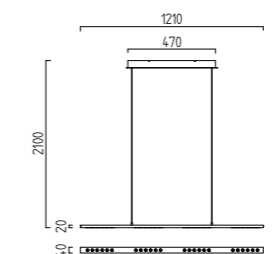

186/1330.40*
186/1330.40DIM**

24 W, LED warm weiß / warm white
ca. 3000 K, 2076 Lumen

weiß
white

246/1330.08*
246/1330.08DIM**

chrom - aluminium matt
chrome - aluminium mat

246/1330.40*
246/1330.40DIM**

30 W, LED warm weiß / warm white
ca. 3000 K, 2595 Lumen