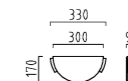

QT-DE12 IP20

incl. 1 x QT-DE12, 120 W, L 74,9 mm, R7s
15/286.06/4971

incl. 1 x QT-DE12, 160 W, R7s
15/386.06/4970

incl. 1 x QT-DE12, max. 160 W, R7s
15/486.06/4969

incl. 1 x QT-DE12, 80 W, L 74,9 mm, R7s
18/486.06/4972