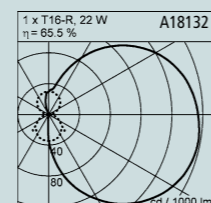

1 x TC-SEL, 11 W, 2G7
A18253.86

SLIM 44

SINCE 44

aluminium
Farbe silbergrau
Acryl satiniert
mit EVG

aluminium
colour silver grey
acrylic satinised
with electronic ballast

1 x T16-R, 22 W, 2GX13

A18131.25

A18132.25