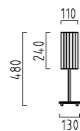

SONJA

SONJA
mattnickel
Schirm, Plissé weiß
nickel mat
shade, plissé white

LED TC-TSE IP20

getrennt schaltbar
Leselicht dreh- und schwenkbar
LED mit Betriebsgerät
switchable separately
reading light rotatable and tiltable
LED with electronic control gear

1 x TC-TSE, max. 20 W, E27 +
1 x 2 W, LED warm weiß / warm white
ca. 3000 K, 180 Lumen
28/994.06/9223