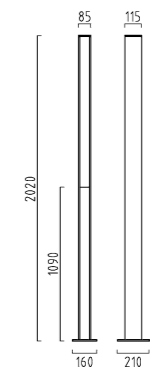

1 x T16, 21 W, G5
Lichtaustritt einseitig
light emission on one-side
A19233.93
Lichtaustritt beidseitig
light emission on two-side
A19118.93