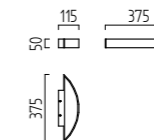

3 x 6 W, LED warm weiß / warm white
ca. 3000 K, 1980 Lumen

mattweiß / white mat
38/1427.07

aluminium poliert - mattweiß
aluminium poliert - white mat
38/1427.25