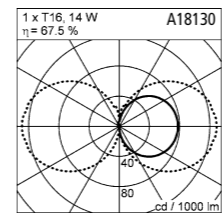

reddot

DESIGNPREIS
2009
NOMINIERT

DESIGN PLUS

DESIGNPREIS
2009
NOMINIERT