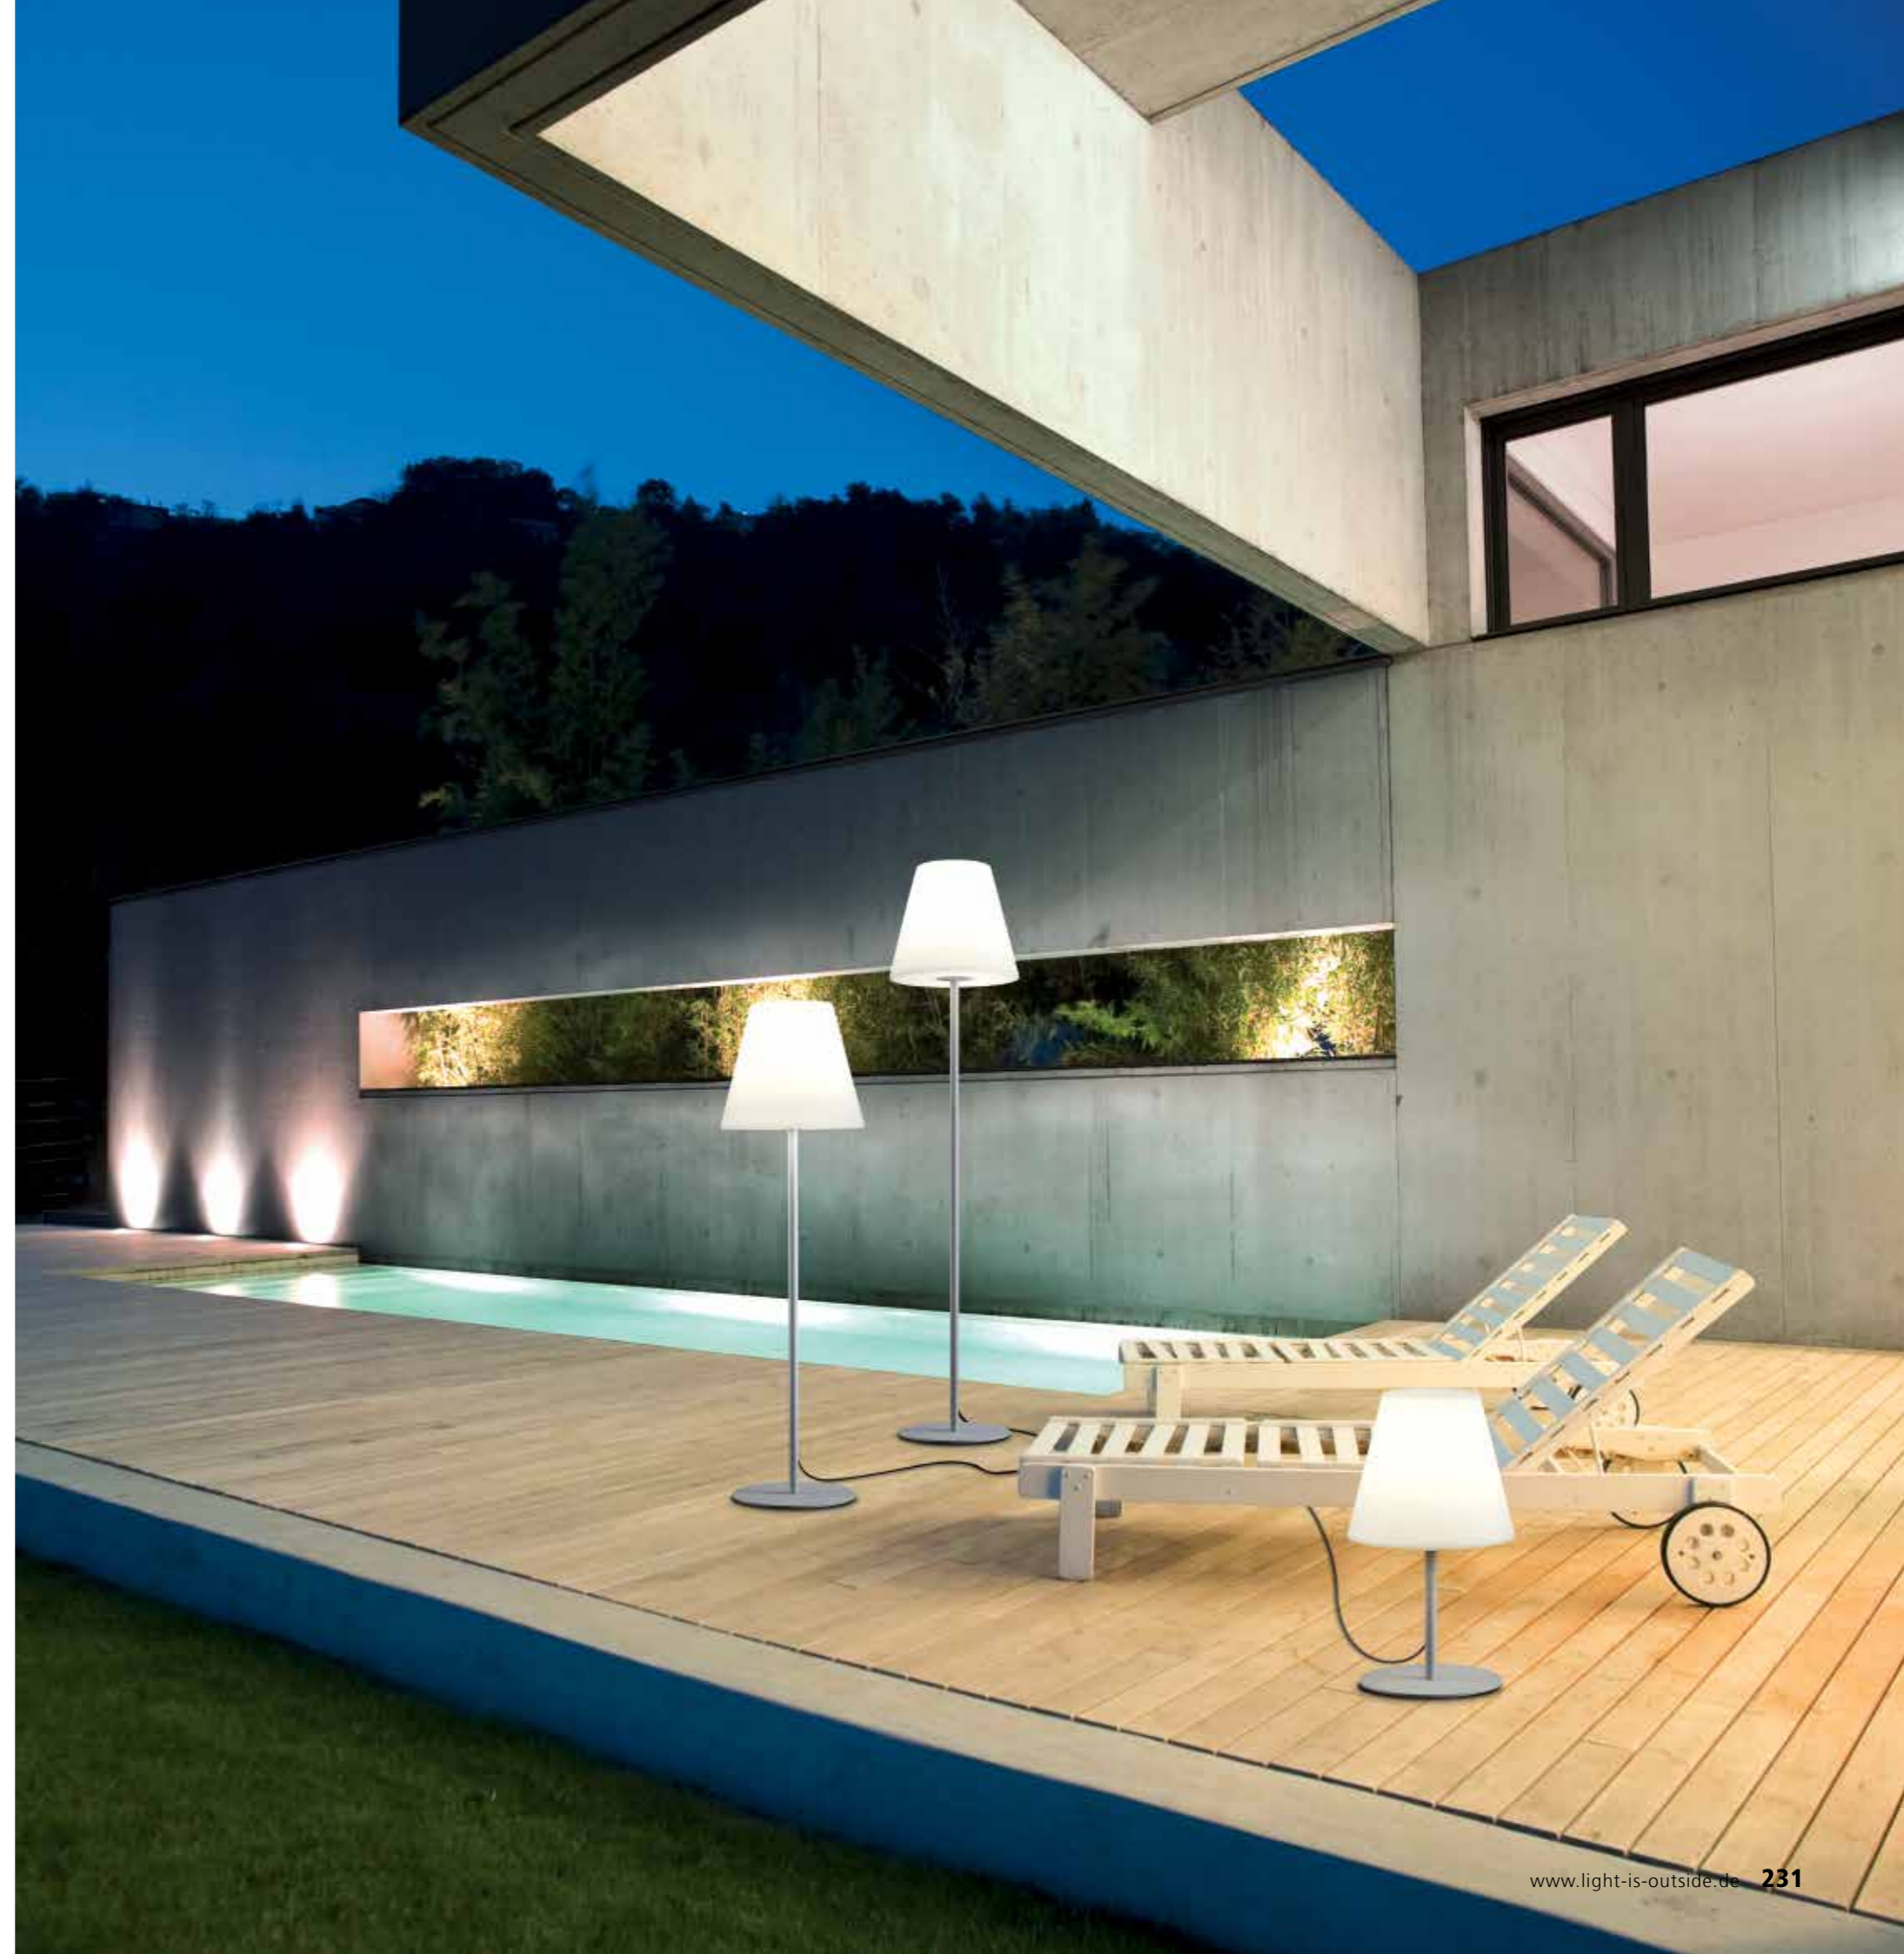

silver grey
made of weather resistant white acrylic
power supply line 4,5 m

IP65

1 x E27, max. 100 W
19/1268.46

1 x E27, max. 100 W
19/1267.46

1 x E27, max. 100 W
19/1266.46

STONE

STONE

witterungsbeständiger Kunststoff, weiß
Zuleitungslänge 5 m
made of weather resistant white acrylic
power supply line 5,0 m