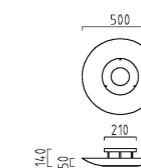

incl. 6 x QT14, 33 W, G9
65/746.86/4630