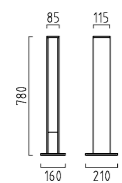

TENDO 44

TENDO 44

aluminium
Farbe graphit, ähnlich DB 703
Acryl satiniert
mit EVG

aluminium
colour graphite, similar to DB 703
acrylic satinised
with electronic ballast

T16 IP55

1 x T16, 14 W, G5
Lichtaustritt einseitig
light emission on one-side
A19230.93
Lichtaustritt beidseitig
light emission on two-side
A19115.93

1 x T16, 21 W, G5
Lichtaustritt einseitig
light emission on one-side
A19231.93
Lichtaustritt beidseitig
light emission on two-side
A19116.93

1 x T16, 21 W, G5
Lichtaustritt einseitig
light emission on one-side
A19233.93
Lichtaustritt beidseitig
light emission on two-side
A19118.93

Zubehör für Bodenbefestigung
accessories for floor assembly
Seite / page 234