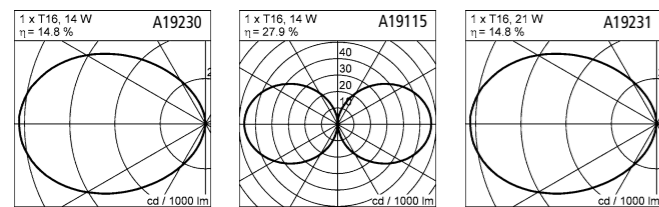

T16 IP55

1 x T16, 14 W, G5
Lichtaustritt einseitig
light emission on one-side
A19230.93
Lichtaustritt beidseitig
light emission on two-side
A19115.93

1 x T16, 21 W, G5
Lichtaustritt einseitig
light emission on one-side
A19231.93
Lichtaustritt beidseitig
light emission on two-side
A19116.93