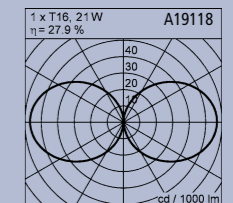

1 x T16, 21 W, G5
Lichtaustritt einseitig
light emission on one-side
A19233.93
Lichtaustritt beidseitig
light emission on two-side
A19118.93