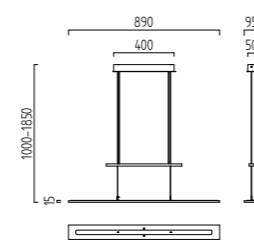

LED IP20

LED auswechselbar / replaceable

9 x 3 W, LED warm weiß / warm white
ca. 2900 K, 2430 Lumen

96/1301.86/5070

7 x 3 W, LED warm weiß / warm white
ca. 2900 K, 1890 Lumen

76/1301.86/5080

10 W, LED warm weiß / warm white
ca. 3000 K, 1040 Lumen