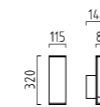

TENDO 44

TENDO 44

aluminium
Farbe graphit, ähnlich DB 703
Acryl satiniert
mit EVG

aluminium
colour graphite, similar to DB 703
acrylic satinised
with electronic ballast