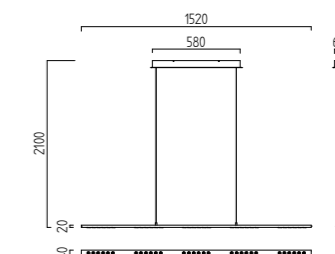

30 W, LED warm weiß / warm white
ca. 3000 K, 2595 Lumen

weiß
white

306/1330.08*
306/1330.08DIM**

chrom - aluminium matt
chrome - aluminium mat

306/1330.40*
306/1330.40DIM**