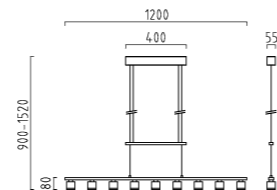

JORI

JORI
mattnickel - chrom
Glas satiniert
höhenverstellbar
nickel mat - chrome
glass satinised
height adjustable

LED IP20