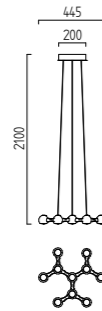

chrome
clear glass lens
with prismatic diffuser
with electronic control gear dimmable

LED IP20

10 x 3,5 W, LED warm weiß / warm white
ca. 3000 K, 3600 Lumen
105/1332.04

10 x 3,5 W, LED warm weiß / warm white
ca. 3000 K, 3600 Lumen
106/1332.04