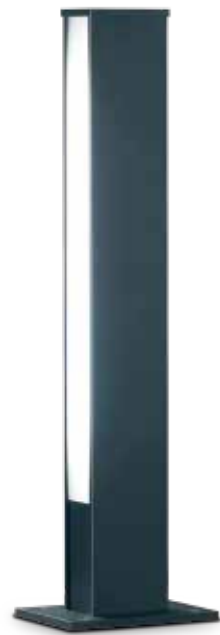

TENDO 44

TENDO 44

aluminium
Farbe graphit, ähnlich DB 703
Acryl satiniert
mit EVG

aluminium
colour graphite, similar to DB 703
acrylic satinised
with electronic ballast

T16 IP55

1 x T16, 14 W, G5
Lichtaustritt einseitig
light emission on one-side
A19230.93
Lichtaustritt beidseitig
light emission on two-side
A19115.93

1 x T16, 21 W, G5
Lichtaustritt einseitig
light emission on one-side
A19231.93
Lichtaustritt beidseitig
light emission on two-side
A19116.93