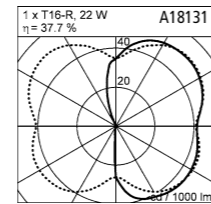

1 x TC-SEL, 11 W, 2G7
A18253.86

SLIM 44

SINCE 44

aluminium
Farbe silbergrau
Acryl satiniert
mit EVG

aluminium
colour silver grey
acrylic satinised
with electronic ballast

1 x T16-R, 22 W, 2GX13

A18131.25

A18132.25