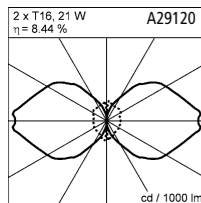

2 x T16, 14 W, G5
A29119.93