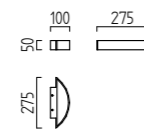

2 x 6 W, LED warm weiß / warm white
ca. 3000 K, 1320 Lumen

mattweiß / white mat
28/1427.07

aluminium poliert - mattweiß
aluminium poliert - white mat
28/1427.25