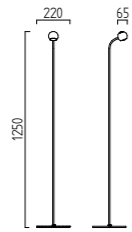

ATARA

ATARA

chrom
Glaslinse klar
mit Entblendungsprismen
mit Touchdimmer

chrome
clear glass lens
with prismatic diffuser
with touchdimmer

LED IP20