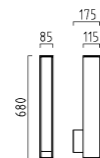

TENDO 44

TENDO 44

TENDO 44

aluminium
Farbe graphit, ähnlich DB 703
Acryl satiniert
mit EVG

aluminium
colour graphite, similar to DB 703
acrylic satinised
with electronic ballast

1 x T16, 14 W, G5
A18146.93