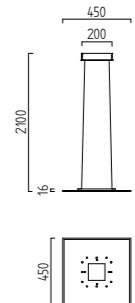

LED IP20

LED auswechselbar / replaceable

9 x 3 W, LED warm weiß / warm white
 ca. 2900 K, 2430 Lumen
96/1315.86/5090

12 x 3 W, LED warm weiß / warm white
 ca. 2900 K, 2430 Lumen
126/1316.86/5100

ALIDE

ALIDE