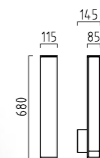

1 x T16, 14 W, G5
A18144.93