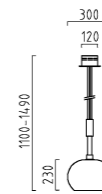

DION

DION

Opalglas satiniert
höhenverstellbar
mit elektronischem Trafo

opal glass satinised
height adjustable
with electronic transformer

QT12 IP20

incl. 1 x QT12, max. 65 W IRC, 12 V, GY6,35

mattmessing - blankmessing
brass mat - brass polished

16/1232.11/5039

mattnickel - chrom
nickel mat - chrome

16/1232.27/5039