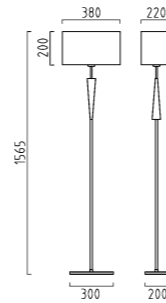

1 x E27, max. 60 W
17/1136.10/9243