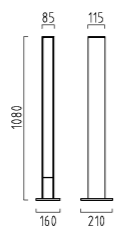

1 x T16, 21 W, G5
Lichtaustritt einseitig
light emission on one-side
A19231.93
Lichtaustritt beidseitig
light emission on two-side
A19116.93