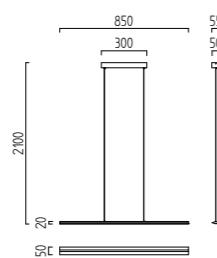

11,5 W, LED warm weiß / warm white
ca. 3000 K, 1176 Lumen
16/1422.04