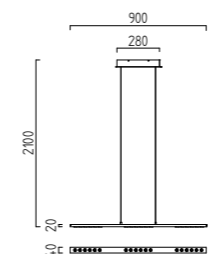

18 W, LED warm weiß / warm white
ca. 3000 K, 1557 Lumen

weiß
white

186/1330.08*
186/1330.08DIM**

chrom - aluminium matt
chrome - aluminium mat

186/1330.40*
186/1330.40DIM**