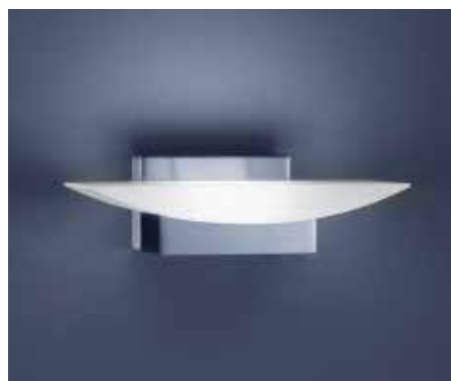

LED IP20

2 x 3 W, LED warm weiß / warm white
ca. 3000 K, 660 Lumen

mattnickel / nickel mat
18/1420.06/5142

mattweiß / white mat
18/1420.07/5142

JANA

JANA

edelstahl - finish
Glas teilsatiniert
stainless steel - finish
glass partially satinised