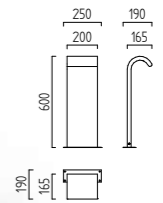

IP65

Farbe mattweiß / colour white mat
A19304.07

Farbe silbergrau / colour silver grey
A19304.46