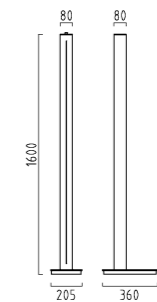

mit Tastdimmer
with push-button dimmer

incl. 1 x T16, 49 W, G5
17/959.86/4351