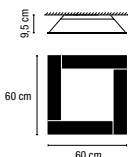

1 x R7s 117mm 230V 160W Eco Max.

Optical-glass diffuser
 2 Boxes/Total vol.0,3120 m³/Weight 19,2 kg.

01-Shining stainless steel **835,00 €**
30-Matt stainless steel **835,00 €**