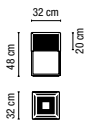

03-White lacquer **1.565,00 €**
18-Quartz grey lacquer **1.565,00 €**

2305.