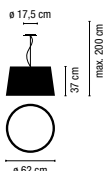

4 x COMPACT FLUORESCENT E27 230V 20W Max. (PHILIPS SOFTONE-DOBLE ENVELOPE)

Acrylic diffuser

1 Box/ 0,77x0,77x0,50 m./Vol.0,2965 m³/Weight 7,7 kg.

Screen shade

58-Matt cream lacquer **815,00 €**