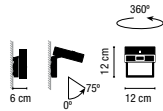

2 x LED 3W 700mA
LED Included

Surface

1 Box/ 0,13x0,20x0,21 m./Vol.0,0055 m³/Weight 0,9 kg.

03-Soft white lacquer **235,00 €**
04-Black soft lacquer **235,00 €**

7940.

1 x LED 3W 700mA
LED Included

Surface

1 Box/ 0,13x0,20x0,20 m./Vol.0,0052 m³/Weight 1,2 kg.

03-White lacquer **250,00 €**
04-Black lacquer **250,00 €**

7950.

3 x LED 3W 700mA
LED Included

Surface

1 Box/ 0,26x0,26x0,26 m./Vol.0,0175 m³/Weight 1,562 kg.
Light beam with no IR and UV
Ra: 80

03-White lacquer **315,00 €**
04-Black lacquer **315,00 €**

7955.