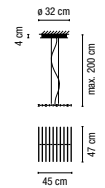

Black triplex blown-glass diffuser
1 Box/ 0,45x0,95x0,95 m./Vol.0,4061 m³/Weight 17 kg.

03-White lacquer **1.300,00 €**

Rhythm
Arik Levy

CREATE YOUR PRODUCT
CONFIGURATION AT VIBIA.COM

2110.

10 x LED STRIP 30V 2,9W
LED Included