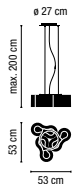

01-Chrome

1.300,00 €

5336.

6 x E27 230V 60W Max.

Or

6 x COMPACT FLUORESCENT E27 230V 11W
(MEGAMAN LILIPUT PLUS o similar) Max.

Black triplex blown-glass diffuser

1 Box/ 0,42x0,71x0,66 m./Vol.0,1968 m³/Weight 14,8 kg.

01-Chrome

1.380,00 €

Link XXL

Ramón Esteve

**CREATE YOUR PRODUCT
CONFIGURATION AT VIBIA.COM**

For compositions of four or more elements,
orders must be placed online at
vibia.com ► Orders.

Together with the product you will receive the
personalized installation guide, with all the
details for an easy, fast and secure installation.