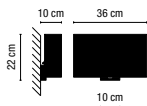

8730.

8731.

8732.

8733.

8734.

8735.

8736.

8737.