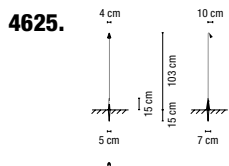

4625.

1 x LED 3W 700mA
LED Included

⊕ Spike

Polycarbonate diffuser
1 Box/ 0,13x0,19x1,26 m./Vol.0,0311 m³/Weight 1,8 kg.

07-Khaki lacquer **290,00 €**
54-Matt oxide lacquer **290,00 €**