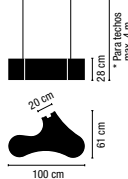

3 x COMPACT FLUORESCENT E27 230V 15W Max.

⊕ Available in CF GX24q-1 230V 13W max on demand.

Acrylic diffuser
1 Box/ 0,45x0,95x0,95 m./Vol.0,4061 m³/Weight 14,4 kg.
⊕ A maximum of 25 modules can be connected to a single connection point. For bigger compositions, check connection system. For ceiling over 4 metres, ask for custom cable length.
IP20 CE ∇

03-Matt white lacquer	1.155,00 €
18-Graphite grey	1.155,00 €

2206.

3 x COMPACT FLUORESCENT GX24q-2 230V 18W Max.

⊕ DALI dimmable electronic ballast

Acrylic diffuser
1 Box/ 0,45x0,95x0,95 m./Vol.0,4061 m³/Weight 14,4 kg.
⊕ A maximum of 25 modules can be connected to a single connection point. For bigger compositions, check connection system. For ceiling over 4 metres, ask for custom cable length.
IP20 CE ∇ Dimmer

03-Matt white lacquer	1.710,00 €
18-Graphite grey	1.710,00 €