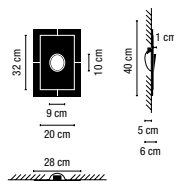

4211.

6 x LED 3W 700mA
 LED Included

 Acrylic diffuser and plaster front
 1 Box/ 0,27x0,76x0,76 m./Vol.0,1559 m³/Weight 9,8 kg.

03-White **950,00 €**

Eclipse

Arik Levy

4230.

1 x LED 3W 700mA
 LED Included