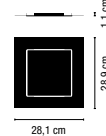

QR-CBC51 12V 50W ALU
(Reflector without glass) Max.
1 Box/ 0,37x0,37x0,23 m./
Vol.0,0315 m³/Weight 0,578 kg.

32-Zinc plated **45,00 €**

9045.

QR111 12V 60W ALU 24
(Reflector without glass) Max.
1 Box/ 0,23x0,37x0,37 m./
Vol.0,0315 m³/Weight 0,62 kg.

32-Zinc plated **45,00 €**

9041.