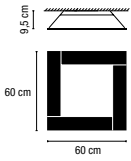

4354.

4 x 2G11 230V 24W

⊕ Electronic ballast

Optical-glass diffuser

2 Boxes/Total vol.0,3120 m³/Weight 20,4 kg.

01-Shining stainless steel

950,00 €

Sandwich
Proli Diffusion Studio