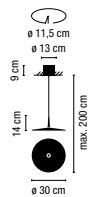

1 x LED 7,7W 700mA
 LED Included

Built-in

Acrylic diffuser
1 Box/ 0,29x0,38x0,38 m./Vol.0,0418 m³/Weight 2,6 kg.