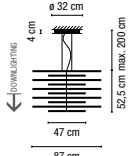

10 x LED STRIP 30V 5,8W
LED Included

⊕ 1-10V Electronic dimming
Suitable for built-in

Polycarbonate diffuser
2 Boxes/ 0,10x1,07x0,75 m./Vol.0,0800 m³/Weight 9,3 kg.
Downlighting
IP20 CE ∇ $\emptyset$ 18,5 cm
Only for built-in

14-Matt dark-brown lacquer	1.485,00 €
58-Matt cream lacquer	1.485,00 €
2192-14-Built-in accessory (136mm) dark-brown	100,00 €
2192-58-Built-in accessory (136mm) cream	100,00 €

2180.