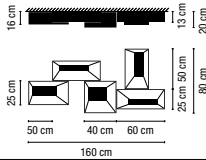

8 x 2G11 230V 24W
4 x 2G11 230V 18W

Acrylic diffuser

1 Box/ 0,50x0,77x0,77 m./Vol.0,2960 m³/Weight 20 kg.

03-Shiny white lacquer **1.695,00 €**
18-Shiny graphite lacquer **1.815,00 €**

5395.

12 x 2G11 230V 24W
8 x 2G11 230V 18W

Acrylic diffuser

1 Box/ 0,45x0,95x0,95 m./Vol.0,4000 m³/Weight 34 kg.

03-Shiny white lacquer **3.915,00 €**
18-Shiny graphite lacquer **3.985,00 €**

☉ DALI dimmable electronic ballast

5396.