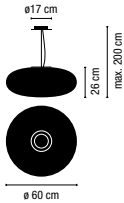

4 x COMPACT FLUORESCENT E27 230V 16W Max.
(PHILIPS SOFTONE-DOBLE ENVELOPE)

Mat opal triplex blown-glass diffuser
1 Box/ 0,78x0,78x0,50 m./Vol.0,3000 m³/Weight 11 kg.

03-Matt white lacquer **845,00 €**

Skán
Lievore, Altherr, Molina

CUSTOMIZE YOUR FINISH AT VIBIA.COM