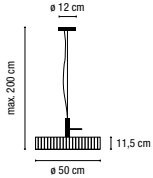

1 x TUBULAR HALOGEN E27 230V 205W Eco Max.

Pleated-fabric and optical-glass diffuser

2 Boxes/Total vol.0,1405 m³/Weight 10,652 kg.

⊗ Two positions: general diffusion and downward diff

30-Matt nickel	760,00 €

5197.