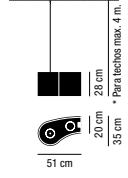

2 x COMPACT FLUORESCENT E27 230V 15W Max.

⊕ Available in CF GX24q-1 230V 13W max on demand.

Acrylic diffuser
1 Box/ 0,42x0,71x0,66 m./Vol.0,1968 m³/Weight 9,2 kg.
⊕ A maximum of 25 modules can be connected to a single connection point. For bigger compositions, check connection system. For ceiling over 4 metres, ask for custom cable length.
IP20 CE ∇

03-Matt white lacquer	780,00 €
18-Graphite grey	780,00 €

2201.