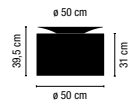

3 x E27 230V 70W Eco Max.
Or
3 x COMPACT FLUORESCENT E27 230V 15W Max.

Acrylic diffuser
1 Box/ 0,40x0,60x0,60 m./Vol.0,1440 m³/Weight 4,67 kg.

03-White lacquer and aluminium shade **695,00 €**

Plis
G. Bernal & Associats