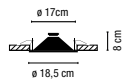

03-Matt white lacquer **220,00 €**

8205.

3 x LED 3W 700mA
LED Included

Built-in

Aluminium diffuser
1 Box/ 0,26x0,26x0,26 m./Vol.0,0170 m³/Weight 1,15 kg.