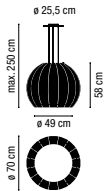

Citrus

Oscar & Sergi Devesa

CUSTOMIZE YOUR
FINISH AT VIBIA.COM

0100.