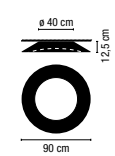

6 x 2G11 230V 36W

• DALI dimmable electronic ballast

Polyethylene upper diffuser and acrylic lower diffuser

1 Box/ 0,38x1,37x1,37 m./Vol.0,7080 m³/Weight 33,2 kg.

• Easy-to-install and replace bulb system

IP20 CE F

01-Shining stainless steel

1.870,00 €

03-Matt white lacquer

1.660,00 €

0575.