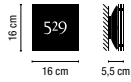

Signal

Prolif Diffusion Studio & Joan Buxadé

8771.

1 x COMPACT FLUORESCENT GX53 230V 9W Max.

Optical-glass diffuser

1 Box/ 0,13x0,20x0,21 m./Vol.0,0055 m³/Weight 1,1 kg.

Ask for the desired number