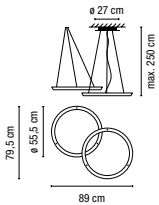

2330.

1 x LED STRIP 24V 26W
LED Included
⊛ 1-10V Electronic dimming

PMMA
 1 Box/ 0,12x0,65x0,65 m./Vol.0,0507 m³/Weight 5,75 kg.

03-Matt white lacquer **855,00 €**

2331.

2 x LED STRIP 24V 26W
LED Included
⊛ 1-10V Electronic dimming