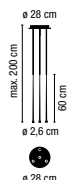

03-White lacquer fiber **1.815,00 €**

04-Black carbon fiber **1.815,00 €**

0915.

4 x LED 3W 700mA

LED Included

Pressed-glass diffuser

1 Box/ 0,27x0,76x0,76 m./Vol.0,1560 m³/Weight 6,4 kg.

03-White lacquer fiber **1.095,00 €**

04-Black carbon fiber **1.095,00 €**

0916.