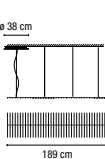

14-Matt dark-brown lacquer **3.105,00 €**
58-Matt cream lacquer **3.105,00 €**
2190-14-Built-in accessory (44,5mm) dark-brown **100,00 €**
2190-58-Built-in accessory (44,5mm) cream **100,00 €**

2113.