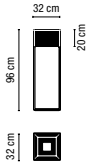

Kubika
Margot Viarnés

2300.