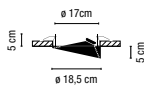

03-Matt white lacquer **210,00 €**

8206.

3 x LED 3W 700mA
LED Included

Built-in

Aluminium diffuser
1 Box/ 0,26x0,26x0,26 m./Vol.0,0170 m³/Weight 1,2 kg.