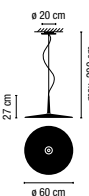

03-Matt white lacquer **440,00 €**
06-Matt red lacquer **450,00 €**
18-Matt graphite lacquer **450,00 €**

0275.