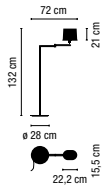

0501.

1 x E27 230V 70W Eco Max.

Or

1 x COMPACT FLUORESCENT E27 230V 15W Max.

Switch on the lampholder

Laminated diffuser cotton finish

1 Box/ 0,38x0,36x1,71 m./Vol.0,2340 m³/Weight 10,5 kg.

IP20 CE

01-Chrome	685,00 €
30-Matt nickel	725,00 €

0506.