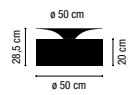

03-White lacquer and cream cotton-ribbon shade **550,00 €**
04-White lacquer and black cotton-ribbon shade **550,00 €**

5103.

3 x E27 230V 70W Eco Max.
Or
3 x COMPACT FLUORESCENT E27 230V 15W Max.

Acrylic diffuser
2 Boxes/Total vol.0,1786 m³/Weight 5 kg.