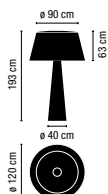

1 x 2GX13 230V 60W (T5C)
1 x LED 3W 700mA

Acrylic diffuser

3 Boxes/Total vol.2,3500 m³/Weight 95 kg.

03-Matt white lacquer **3.385,00 €**

07-Matt green lacquer **3.385,00 €**

08-Matt orange lacquer **3.385,00 €**

4065.