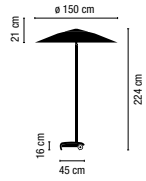

4085.

1 x 2GX13 230V 22W (T5C)

☛ Portable version

Acrylic diffuser

3 Boxes/Total vol.1,7691 m³/Weight 111,8 kg.

03-White fiberglass	3.815,00 €
07-Green fiberglass	3.815,00 €
08-Orange fiberglass	3.815,00 €

4086.

1 x 2GX13 230V 22W (T5C)

☛ Built-in version

Acrylic diffuser

2 Boxes/Total vol.1,6766 m³/Weight 60,6 kg.

03-White fiberglass	2.985,00 €
07-Green fiberglass	2.985,00 €
08-Orange fiberglass	2.985,00 €

Break

Xuçià & Alemany

4100.

1 x COMPACT FLUORESCENT E27 230V 15W Max.

Acrylic diffuser

1 Box/ 0,88x0,35x0,34 m./Vol.0,1032 m³/Weight 36 kg.

07-Khaki lacquer	825,00 €
54-Oxide lacquer	880,00 €
80-Concrete	885,00 €

4105.

1 x COMPACT FLUORESCENT E27 230V 15W Max.

Acrylic diffuser

1 Box/ 0,51x0,35x0,34 m./Vol.0,0598 m³/Weight 20,8 kg.

07-Khaki lacquer	670,00 €
54-Oxide lacquer	710,00 €
80-Concrete	710,00 €

4107.

2 x 2G11 230V 24W

Acrylic diffuser

1 Box/ 0,41x0,41x0,41 m./Vol.0,0660 m³/Weight 16,6 kg.

07-Khaki lacquer	1.015,00 €
54-Oxide lacquer	990,00 €

4110.

1 x LED 3W 700mA

☛ LED Included

Acrylic diffuser

1 Box/ 0,26x0,26x0,26 m./Vol.0,0176 m³/Weight 2,148 kg.

07-Khaki lacquer	200,00 €
54-Oxide lacquer	200,00 €
80-Concrete	225,00 €

Halley

Jordi Vilardell & Meritxell Vidal

4150.

1 x LED STRIP 24V 21,6W

☛ LED Included

Polycarbonate diffuser

2 Boxes/Total vol.0,2486 m³/Weight 21,8 kg.

☛ Carry case included

04-Black	1.305,00 €