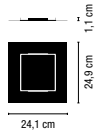

Optional accessory to make installation easier

9040.