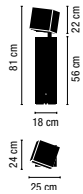

4100.

1 x COMPACT FLUORESCENT E27 230V 15W Max.

Acrylic diffuser

1 Box/ 0,88x0,35x0,34 m./Vol.0,1032 m³/Weight 36 kg.

07-Khaki lacquer	825,00 €
54-Oxide lacquer	880,00 €
80-Concrete	885,00 €

4105.