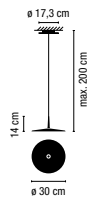

1 x LED 7,7W 700mA
 LED Included

Acrylic diffuser
1 Box/ 0,29x0,38x0,38 m./Vol.0,0418 m³/Weight 2,6 kg.

03-Matt white lacquer **365,00 €**
06-Matt red lacquer **370,00 €**
18-Matt graphite lacquer **370,00 €**

0271.