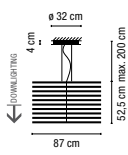

10 x LED STRIP 30V 2,9W
LED Included

⊕ 1-10V Electronic dimming
Suitable for built-in

Polycarbonate diffuser
2 Boxes/ 0,10x0,67x0,75 m./Vol.0,0500 m³/Weight 6,9 kg.
Downlighting
IP20 CE ∇ $\emptyset$ 18,5 cm
Only for built-in

14-Matt dark-brown lacquer	1.155,00 €
58-Matt cream lacquer	1.155,00 €
2192-14-Built-in accessory (136mm) dark-brown	100,00 €
2192-58-Built-in accessory (136mm) cream	100,00 €

2175.