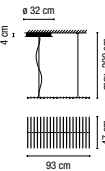

14-Matt dark-brown lacquer **1.150,00 €**
58-Matt cream lacquer **1.150,00 €**
2191-14-Built-in accessory (96mm) dark-brown **100,00 €**
2191-58-Built-in accessory (96mm) cream **100,00 €**

2111.