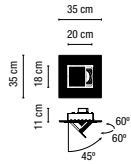

03-Matt white lacquer

340,00 €

8851.

1 x HCI111 GX8,5 35W

Aluminium diffuser

1 Box/ 0,35x0,49x0,49 m./Vol.0,0840 m³/Weight 4,1 kg.

Built-in