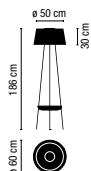

4050.

1 x 2GX13 230V 40W (T5C)

Acrylic diffuser

2 Boxes/Total vol.1,0500 m³/Weight 41,1 kg.

03-White fiberglass **1.455,00 €**

04-Black fiberglass **1.455,00 €**

07-Green fiberglass **1.455,00 €**

08-Orange fiberglass **1.455,00 €**

4055.