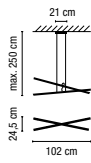

2340.

2 x LED STRIP 24V 16W
LED Included

⊗ 1-10V Electronic dimming

PMMA
2 Boxes/ 0,20x0,24x1,10 m./Vol.0,0528 m³/Weight 6,25 kg.

03-Matt white lacquer **855,00 €**

2341.