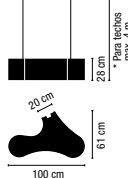

2 x COMPACT FLUORESCENT GX24q-2 230V 18W Max.

⊕ DALI dimmable electronic ballast

Acrylic diffuser
1 Box/ 0,42x0,71x0,66 m./Vol.0,1968 m³/Weight 9,2 kg.
⊕ A maximum of 25 modules can be connected to a single connection point. For bigger compositions, check connection system. For ceiling over 4 metres, ask for custom cable length.
IP20 CE ∇ Dimmer

03-Matt white lacquer	1.080,00 €
18-Graphite grey	1.080,00 €

2205.