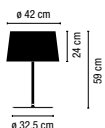

3 x COMPACT FLUORESCENT E27 230V 20W Max.

Acrylic diffuser

2 Boxes/Total vol.0,2153 m³/Weight 4,8 kg.

Aluminium shade

06-Matt red lacquer **515,00 €**

14-Matt dark-brown lacquer **515,00 €**

58-Matt cream lacquer **515,00 €**

4905.