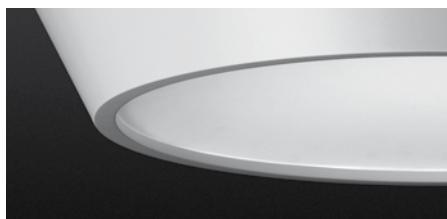

0635.		1 x 2GX13 230V 55W (T5C) • DALI dimmable electronic ballast Semi built-in	Acrylic diffuser 1 Box/ 0,35x0,49x0,49 m./Vol.0,0840 m³/Weight 3,9 kg. IP65 CE F Ø 32,8 cm Dimmer	03-Matt white lacquer 375,00 €
0636.		1 x 2GX13 230V 55W (T5C) • Semi built-in	Acrylic diffuser 1 Box/ 0,35x0,49x0,49 m./Vol.0,0840 m³/Weight 3,9 kg. IP65 CE F Ø 32,8 cm	03-Matt white lacquer 300,00 €
0640.		1 x 2GX13 230V 55W (T5C) • Built-in DALI dimmable electronic ballast	Acrylic diffuser 1 Box/ 0,35x0,49x0,49 m./Vol.0,0840 m³/Weight 2,85 kg. IP20 CE F Ø 34,2 cm Dimmer	03-Matt white lacquer 345,00 €
0641.		1 x 2GX13 230V 55W (T5C) • Built-in	Acrylic diffuser 1 Box/ 0,35x0,49x0,49 m./Vol.0,0840 m³/Weight 2,85 kg. IP20 CE F Ø 34,2 cm	03-Matt white lacquer 280,00 €
0645.		6 x G5 230V 39W (T5) • DALI dimmable electronic ballast Surface	Acrylic diffuser 1 Box/ 0,45x1,20x1,20 m./Vol.0,6480 m³/Weight 45,6 kg. • Easy-to-install and replace bulb system IP20 CE F Dimmer	03-Matt white lacquer 2.170,00 €
0650.		4 x G5 230V 24W (T5) • DALI dimmable electronic ballast Surface	Acrylic diffuser 1 Box/ 0,45x0,95x0,95 m./Vol.0,4060 m³/Weight 36 kg. • Easy-to-install and replace bulb system IP20 CE F Dimmer	03-Matt white lacquer 1.620,00 €
0655.		1 x 2GX13 230V 55W (T5C) • DALI dimmable electronic ballast Semi built-in	Acrylic diffuser 1 Box/ 0,46x0,54x0,54 m./Vol.0,1340 m³/Weight 6,1 kg. IP20 CE F 34,6 x 34,6 cm Dimmer	03-Matt white lacquer 450,00 €
0656.		1 x 2GX13 230V 55W (T5C) • Semi built-in	Acrylic diffuser 1 Box/ 0,46x0,54x0,54 m./Vol.0,1340 m³/Weight 6,1 kg. IP20 CE F 34,6 x 34,6 cm	03-Matt white lacquer 380,00 €