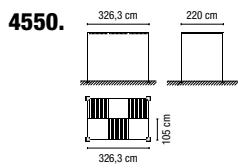

4536.

4 x LED STRIP 24V 10W
LED Included

Polycarbonate diffuser
1 Box/ 0,37x0,37x2,61 m./Vol.0,3570 m³/Weight 50,375 kg.

07-Khaki lacquer **2.315,00 €**
54-Matt oxide lacquer **2.315,00 €**

IP65 CE

4550.

4 x LED STRIP 24V 18,7W
2 x LED STRIP 24V 21,6W
LED Included