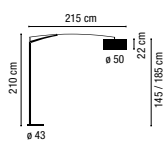

5191.

3 x E27 230V 70W Eco Max.

Laminated diffuser cotton finish

3 Boxes/Total vol.0,3472 m³/Weight 53,4 kg.

⊗ Dimmer on the cable

01-Chrome	2.495,00 €
30-Matt nickel	2.295,00 €

5192.