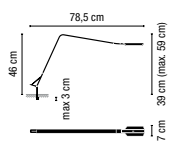

1 x LED PLATE 24V 8W

LED Included

Optical sensor dimming

Acrylic diffuser

1 Box/ 0,12x0,49x0,85 m./Vol.0,0479 m³/Weight 3,7 kg.

03-Matt white lacquer **365,00 €**

18-Matt graphite lacquer **365,00 €**

Slim
Jordi Vilardell

CUSTOMIZE YOUR
FINISH AT VIBIA.COM