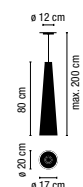

1 x LED 3W 700mA
LED Included

Acrylic diffuser

1 Box/ 0,39x0,37x1,11 m./Vol.0,1601 m³/Weight 4 kg.

03-White fiberglass **695,00 €**

04-Black fiberglass **660,00 €**

07-Green fiberglass **695,00 €**

08-Orange fiberglass **695,00 €**