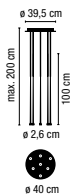

7 x LED 3W 700mA

LED Included

Pressed-glass diffuser

1 Box/ 0,22x0,48x1,20 m./Vol.0,1267 m³/Weight 13 kg.