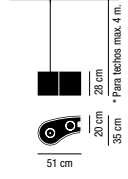

2200.

2 x COMPACT FLUORESCENT E27 230V 15W Max.

⊕ Available in CF GX24q-1 230V 13W max on demand.

Acrylic diffuser
1 Box/ 0,42x0,71x0,66 m./Vol.0,1968 m³/Weight 9,2 kg.
⊕ A maximum of 25 modules can be connected to a single connection point. For bigger compositions, check connection system. For ceiling over 4 metres, ask for custom cable length.
IP20 CE ∇