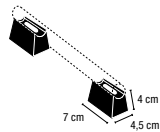

8030.

1 x S14s 230V 35W

Or

1 x S14s 230V 60W

1 x S14s 230V 120W

Surface

For double-connection bulb

1 Box/ 0,10x0,12x0,37 m./Vol.0,0044 m³/Weight 2,148 kg.