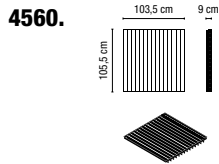

4560.

⊕ Kit of 3 lattices

1 Box/ 0,34x1,14x1,14 m./Vol.0,4410 m³/Weight 26,25 kg.

07-Khaki lacquer **1.140,00 €**
54-Matt oxide lacquer **1.140,00 €**