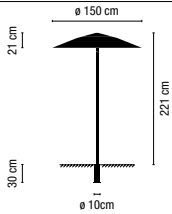

1 x 2GX13 230V 22W (T5C)

☛ Portable version

Acrylic diffuser

3 Boxes/Total vol.1,7691 m³/Weight 111,8 kg.

03-White fiberglass	3.815,00 €
07-Green fiberglass	3.815,00 €
08-Orange fiberglass	3.815,00 €

4086.

1 x 2GX13 230V 22W (T5C)

☛ Built-in version

Acrylic diffuser

2 Boxes/Total vol.1,6766 m³/Weight 60,6 kg.

03-White fiberglass	2.985,00 €
07-Green fiberglass	2.985,00 €
08-Orange fiberglass	2.985,00 €