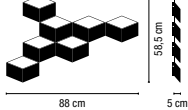

8 x LED 3W 700mA
LED Included

Aluminium diffuser
1 Box/ 0,22x0,46x0,46 m./Vol.0,0465 m³/Weight 5,7 kg.

06-Matt red lacquer	1.010,00 €
07-Matt green lacquer	1.010,00 €
14-Matt dark-brown lacquer	1.010,00 €
58-Matt cream lacquer	1.010,00 €

4207.