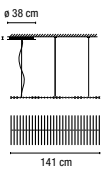

14-Matt dark-brown lacquer **2.085,00 €**
58-Matt cream lacquer **2.085,00 €**
2190-14-Built-in accessory (44,5mm) dark-brown **100,00 €**
2190-58-Built-in accessory (44,5mm) cream **100,00 €**

2112.