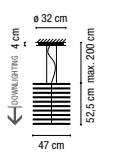

2170.

10 x LED STRIP 30V 2,9W
LED Included

⊕ 1-10V Electronic dimming
Suitable for built-in

Polycarbonate diffuser
2 Boxes/ 0,10x0,67x0,75 m./Vol.0,0500 m³/Weight 6,9 kg.
Downlighting
IP20 CE ∇ $\emptyset$ 18,5 cm
Only for built-in

14-Matt dark-brown lacquer	1.155,00 €
58-Matt cream lacquer	1.155,00 €
2192-14-Built-in accessory (136mm) dark-brown	100,00 €
2192-58-Built-in accessory (136mm) cream	100,00 €

2175.

10 x LED STRIP 30V 5,8W
LED Included

⊕ 1-10V Electronic dimming
Suitable for built-in

Polycarbonate diffuser
2 Boxes/ 0,10x1,07x0,75 m./Vol.0,0800 m³/Weight 9,3 kg.
Downlighting
IP20 CE ∇ $\emptyset$ 18,5 cm
Only for built-in

14-Matt dark-brown lacquer	1.485,00 €
58-Matt cream lacquer	1.485,00 €
2192-14-Built-in accessory (136mm) dark-brown	100,00 €
2192-58-Built-in accessory (136mm) cream	100,00 €

2180.

5 x LED STRIP 30V 2,9W
5 x LED STRIP 30V 5,8W
LED Included

⊕ 1-10V Electronic dimming
Suitable for built-in

Polycarbonate diffuser
2 Boxes/ 0,10x1,07x0,75 m./Vol.0,0800 m³/Weight 8,1 kg.
Downlighting
IP20 CE ∇ $\emptyset$ 18,5 cm
Only for built-in

14-Matt dark-brown lacquer	1.310,00 €
58-Matt cream lacquer	1.310,00 €
2192-14-Built-in accessory (136mm) dark-brown	100,00 €
2192-58-Built-in accessory (136mm) cream	100,00 €

Ameba
Pete Sans

CREATE YOUR PRODUCT
CONFIGURATION AT VIBIA.COM

For compositions of four or more elements, orders must be placed online at vibia.com ► Orders.

Together with the product you will receive the personalized installation guide, with all the details for an easy, fast and secure installation.

2200.

2 x COMPACT FLUORESCENT E27 230V 15W Max.

⊕ Available in CF GX24q-1 230V 13W max on demand.