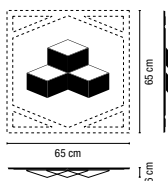

2 x LED 3W 700mA
 LED Included

Acrylic diffuser and plaster front
 1 Box/ 0,22x0,46x0,46 m./Vol.0,0465 m³/Weight 3,8 kg.

03-White **340,00 €**

4211.

6 x LED 3W 700mA
 LED Included

Acrylic diffuser and plaster front
 1 Box/ 0,27x0,76x0,76 m./Vol.0,1559 m³/Weight 9,8 kg.

03-White **950,00 €**