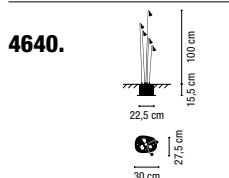

4640.

5 x LED 3W 700mA
LED Included

⊕ Built-in

Polycarbonate diffuser
1 Box/ 0,36x0,40x1,10 m./Vol.0,1584 m³/Weight 6 kg.

07-Khaki lacquer **995,00 €**
54-Matt oxide lacquer **995,00 €**