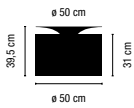

5102.

3 x E27 230V 70W Eco Max.
Or
3 x COMPACT FLUORESCENT E27 230V 15W Max.

Acrylic diffuser
2 Boxes/Total vol.0,2095 m³/Weight 5,6 kg.

03-White lacquer and cream cotton-ribbon shade **550,00 €**
04-White lacquer and black cotton-ribbon shade **550,00 €**

5103.