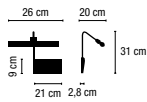

1 x LED 3W 700mA
LED Included

Built-in

Aluminium diffuser
1 Box/ 0,13x0,20x0,21 m./Vol.0,0054 m³/Weight 0,7 kg.

IP65 CE ∇ $\odot$ 8 cm
($\varnothing$ 8,5 cm with instalation casen)

01-Chrome **190,00 €**
03-White lacquer **190,00 €**
54-Oxide lacquer **190,00 €**

5300.