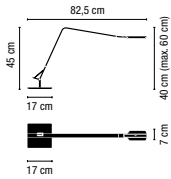

0751.

1 x LED PLATE 24V 8W

LED Included

Optical sensor dimming

Acrylic diffuser

1 Box/ 0,12x0,49x0,85 m./Vol.0,0479 m³/Weight 5 kg.

03-Matt white lacquer **380,00 €**

18-Matt graphite lacquer **380,00 €**

0755.