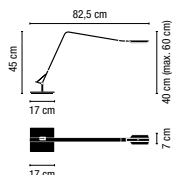

Polycarbonate diffuser
1 Box/ 0,26x0,51x0,51 m./Vol.0,0676 m³/Weight 2,5 kg.

03-White lacquer **385,00 €**
04-Black lacquer **385,00 €**
07-Green lacquer **385,00 €**

Flex
Ramos & Bassols

0750.

1 x LED PLATE 24V 8W
LED Included
Optical sensor dimming