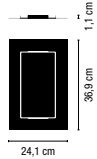

Optional accessory to make installation easier

9040.

QR-CBC51 12V 50W ALU
(Reflector without glass) Max.
1 Box/ 0,37x0,37x0,23 m./
Vol.0,0315 m³/Weight 0,578 kg.

32-Zinc plated **45,00 €**

9045.

QR111 12V 60W ALU 24
(Reflector without glass) Max.
1 Box/ 0,23x0,37x0,37 m./
Vol.0,0315 m³/Weight 0,62 kg.

32-Zinc plated **45,00 €**

9041.

QR-CBC51 12V 50W ALU
(Reflector without glass) Max.
1 Box/ 0,25x0,42x0,42 m./
Vol.0,0441 m³/Weight 0,664 kg.

32-Zinc plated **50,00 €**

9046.

QR111 12V 60W ALU 24
(Reflector without glass) Max.
1 Box/ 0,27x0,61x0,51 m./
Vol.0,0839 m³/Weight 1,014 kg.

32-Zinc plated **55,00 €**

9042.

QR-CBC51 12V 50W ALU
(Reflector without glass) Max.
1 Box/ 0,27x0,61x0,51 m./
Vol.0,0839 m³/Weight 1,032 kg.

32-Zinc plated **55,00 €**

9047.

QR111 12V 60W ALU 24
(Reflector without glass) Max.
1 Box/ 0,14x0,76x0,48 m./
Vol.0,0510 m³/Weight 1,288 kg.

32-Zinc plated **60,00 €**

9043.

QR-CBC51 12V 50W ALU
(Reflector without glass) Max.
1 Box/ 0,26x0,51x0,51 m./
Vol.0,0676 m³/Weight 1,1 kg.

32-Zinc plated **60,00 €**

9048.

QR111 12V 60W ALU 24
(Reflector without glass) Max.
1 Box/ 0,27x0,60x0,60 m./
Vol.0,0972 m³/Weight 1,45 kg.

32-Zinc plated **65,00 €**