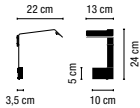

3 x LED 3W 700mA
 LED Included

Surface

1 Box/ 0,23x0,37x0,37 m./Vol.0,0310 m³/Weight 0,97 kg.
 Light beam with no IR and UV
 Ra: 80

03-White lacquer **305,00 €**
 04-Black lacquer **305,00 €**

Linestra

Prolif Diffusion Studio