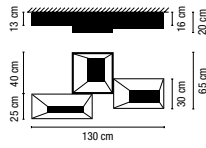

5385.

8 x 2G11 230V 24W
4 x 2G11 230V 18W

Acrylic diffuser

1 Box/ 0,50x0,77x0,77 m./Vol.0,2960 m³/Weight 20 kg.

03-Shiny white lacquer **1.695,00 €**
18-Shiny graphite lacquer **1.815,00 €**

5388.