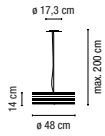

Code
Diego Fortunato

2102.

4 x E14 230V 60W Max.
Or
4 x COMPACT FLUORESCENT E14 230V 11W Max.

Black triplex blown-glass diffuser
1 Box/ 0,42x0,71x0,66 m./Vol.0,1968 m³/Weight 12,5 kg.

03-White lacquer **930,00 €**

2103.

4 x E14 230V 60W Max.
Or
4 x COMPACT FLUORESCENT E14 230V 11W Max.

Black triplex blown-glass diffuser
1 Box/ 0,45x0,95x0,95 m./Vol.0,4061 m³/Weight 17 kg.

03-White lacquer **1.300,00 €**

Rhythm
Arik Levy

CREATE YOUR PRODUCT
CONFIGURATION AT VIBIA.COM

2110.

10 x LED STRIP 30V 2,9W
LED Included

1-10V Electronic dimming
Suitable for built-in

Polycarbonate diffuser
2 Boxes/ 0,10x0,67x0,65 m./Vol.0,0430 m³/Weight 6,8 kg.

14-Matt dark-brown lacquer **1.150,00 €**
58-Matt cream lacquer **1.150,00 €**
2191-14-Built-in accessory (96mm) dark-brown **100,00 €**
2191-58-Built-in accessory (96mm) cream **100,00 €**

2111.

20 x LED STRIP 30V 2,9W
LED Included

1-10V Electronic dimming
Suitable for built-in

Polycarbonate diffuser
2 Boxes/ 0,10x0,67x1,13 m./Vol.0,0430 m³/Weight 10,5 kg.

14-Matt dark-brown lacquer **2.085,00 €**
58-Matt cream lacquer **2.085,00 €**
2190-14-Built-in accessory (44,5mm) dark-brown **100,00 €**
2190-58-Built-in accessory (44,5mm) cream **100,00 €**

2112.

30 x LED STRIP 30V 2,9W
LED Included

1-10V Electronic dimming
Suitable for built-in

Polycarbonate diffuser
2 Boxes/ 0,10x0,67x1,61 m./Vol.0,1070 m³/Weight 14,2 kg.

14-Matt dark-brown lacquer **3.105,00 €**
58-Matt cream lacquer **3.105,00 €**
2190-14-Built-in accessory (44,5mm) dark-brown **100,00 €**
2190-58-Built-in accessory (44,5mm) cream **100,00 €**

2113.

40 x LED STRIP 30V 2,9W
LED Included

1-10V Electronic dimming
Suitable for built-in

Polycarbonate diffuser
2 Boxes/ 0,10x0,67x2,09 m./Vol.0,1400 m³/Weight 18,2 kg.