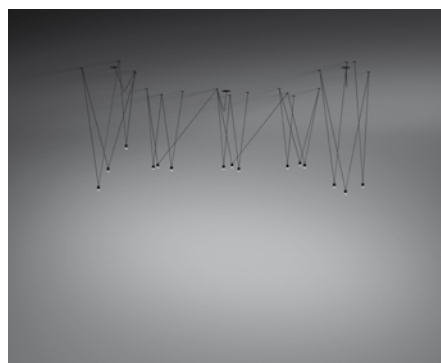

Custom-made product for each space

At vibia.com ► create your project ► match you can create and choose the match solution you need and view its price.

Orders must be placed online at vibia.com ► orders. Together with the product you will receive the personalized installation guide, with all the details for an easy, fast and secure installation.