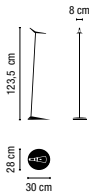

Mat opal triplex blown-glass diffuser
1 Box/ 0,78x0,78x0,50 m./Vol.0,3000 m³/Weight 11 kg.

03-Matt white lacquer **845,00 €**

Skán
Lievore, Altherr, Molina

CUSTOMIZE YOUR FINISH AT VIBIA.COM

0250.

1 x LED PLATE 24V 8W
 LED Included