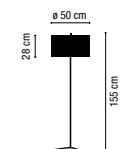

2 x E27 230V 70W Eco Max.
Or
2 x COMPACT FLUORESCENT E27 230V 20W Max.

Cream cotton-ribbon diffuser
2 Boxes/Total vol.0,2951 m³/Weight 8,55 kg.

01-Chrome **850,00 €**

☉ Pull switch, double on position