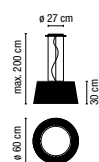

1 x 2GX13 230V 40W (T5C)

Acrylic diffuser

1 Box/ 0,50x0,77x0,77 m./Vol.0,2970 m³/Weight 13 kg.

03-White fiberglass **995,00 €**

04-Black fiberglass **995,00 €**

07-Green fiberglass **995,00 €**

08-Orange fiberglass **995,00 €**

4075.