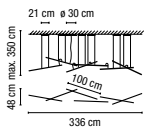

2340.

2 x LED STRIP 24V 16W
LED Included

⊗ 1-10V Electronic dimming

PMMA
2 Boxes/ 0,20x0,24x1,10 m./Vol.0,0528 m³/Weight 6,25 kg.

03-Matt white lacquer **855,00 €**

2341.

3 x LED STRIP 24V 16W
LED Included

⊗ 1-10V Electronic dimming

PMMA
2 Boxes/ 0,20x0,24x1,10 m./Vol.0,0528 m³/Weight 8,25 kg.

03-Matt white lacquer **1.155,00 €**

2342.

6 x LED STRIP 24V 16W
LED Included

⊗ 1-10V Electronic dimming

PMMA
3 Boxes/ 0,20x0,42x1,10 m./Vol.0,0924 m³/Weight 12,75 kg.

03-Matt white lacquer **2.210,00 €**

2343.

9 x LED STRIP 24V 16W
LED Included

⊗ 1-10V Electronic dimming

PMMA
4 Boxes/ 0,20x0,60x1,10 m./Vol.0,1320 m³/Weight 17,25 kg.

03-Matt white lacquer **3.295,00 €**

Giro

Ramos & Bassols

2400.

1 x E27 230V 60W Max.
Or
1 x COMPACT FLUORESCENT E27 230V 11W Max.

⊗ Switch on the cable

Polymer and aluminium diffuser
1 Box/ 0,38x0,36x1,71 m./Vol.0,2345 m³/Weight 20,2 kg.

03-White lacquer **975,00 €**

04-Chrome and black lacquer **975,00 €**

2405.

1 x G9 230V 48W Eco Max.

⊗ Dimmer switch

Orientable metal diffuser
1 Box/ 0,34x0,32x1,50 m./Vol.0,1632 m³/Weight 18,6 kg.

03-White lacquer **835,00 €**

04-Chrome and black lacquer **835,00 €**

2410.

1 x E27 230V 60W Max.
Or
1 x COMPACT FLUORESCENT E27 230V 11W Max.

⊗ Dimmer switch

Polymer and aluminium diffuser
1 Box/ 0,79x0,57x0,57 m./Vol.0,2550 m³/Weight 15,4 kg.

03-White lacquer **825,00 €**

04-Chrome and black lacquer **825,00 €**

2415.

1 x G9 230V 48W Eco Max.

⊗ Dimmer switch

Orientable metal diffuser
1 Box/ 0,39x0,37x1,11 m./Vol.0,1602 m³/Weight 10,8 kg.

03-White lacquer **695,00 €**

04-Chrome and black lacquer **695,00 €**