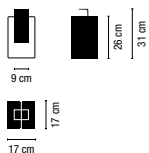

Port

Josep Lluís Xuclà

4650.