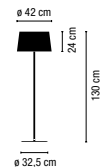

3 x COMPACT FLUORESCENT E27 230V 16W Max. (PHILIPS SOFTONE-DOBLE ENVELOPE)

Acrylic diffuser

2 Boxes/Total vol.0,3426 m³/Weight 8 kg.

Screen shade

58-Matt cream lacquer **575,00 €**

4906.