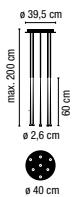

0914.

7 x LED 3W 700mA

LED Included

Pressed-glass diffuser

1 Box/ 0,27x0,76x0,76 m./Vol.0,1560 m³/Weight 10,2 kg.

03-White lacquer fiber **1.815,00 €**

04-Black carbon fiber **1.815,00 €**

0915.