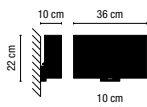

1 x COMPACT FLUORESCENT GX24q-2 230V 18W Max.

1 box / 0,13x0,20x0,21 m. / Vol.0,0054 m³/ Weight 0,65 kg.

Lamp body WITH switch

8730-01-Chrome-Laminated diffuser cotton finish	210,00 €
8730-30-Matt nickel-Laminated diffuser cotton finish	210,00 €
8731-01-Chrome-Cream cotton ribbon diffuser	225,00 €
8731-30-Matt nickel-Cream cotton ribbon diffuser	225,00 €
8732-01-Chrome-Black cotton ribbon diffuser	225,00 €
8732-30-Matt nickel-Black cotton ribbon diffuser	225,00 €
8733-01-Chrome-Aluminium-weft diffuser	235,00 €
8733-30-Matt nickel-Aluminium-weft diffuser	235,00 €

8734-01-Chrome-Matt beige screen shade	250,00 €
8734-30-Matt nickel-Matt beige screen shade	250,00 €
8735-01-Chrome-Matt beige acrylic shade	250,00 €
8735-30-Matt nickel-Matt beige acrylic shade	250,00 €
8736-01-Chrome-Matt red acrylic shade	250,00 €
8736-30-Matt nickel-Matt red acrylic shade	250,00 €
8737-01-Chrome-Matt chocolate acrylic shade	250,00 €
8737-30-Matt nickel-Matt chocolate acrylic shade	250,00 €

8740.

8741.

8742.

8743.

8744.

8745.

8746.

8747.