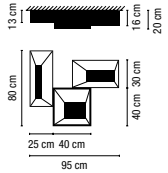

5385.

8 x 2G11 230V 24W
4 x 2G11 230V 18W

Acrylic diffuser

1 Box/ 0,50x0,77x0,77 m./Vol.0,2960 m³/Weight 20 kg.

03-Shiny white lacquer **1.695,00 €**
18-Shiny graphite lacquer **1.815,00 €**

5388.

8 x 2G11 230V 24W
4 x 2G11 230V 18W

Acrylic diffuser

1 Box/ 0,50x0,77x0,77 m./Vol.0,2960 m³/Weight 20 kg.

03-Shiny white lacquer **2.295,00 €**
18-Shiny graphite lacquer **2.325,00 €**

☉ DALI dimmable electronic ballast

5389.

8 x 2G11 230V 24W
4 x 2G11 230V 18W

Acrylic diffuser

1 Box/ 0,50x0,77x0,77 m./Vol.0,2960 m³/Weight 20 kg.

03-Shiny white lacquer **1.695,00 €**
18-Shiny graphite lacquer **1.815,00 €**

5395.

12 x 2G11 230V 24W
8 x 2G11 230V 18W

Acrylic diffuser

1 Box/ 0,45x0,95x0,95 m./Vol.0,4000 m³/Weight 34 kg.

03-Shiny white lacquer **3.915,00 €**
18-Shiny graphite lacquer **3.985,00 €**

☉ DALI dimmable electronic ballast

5396.

12 x 2G11 230V 24W
8 x 2G11 230V 18W

Acrylic diffuser

1 Box/ 0,45x0,95x0,95 m./Vol.0,4000 m³/Weight 34 kg.

03-Shiny white lacquer **2.910,00 €**
18-Shiny graphite lacquer **3.005,00 €**

Puck
Jordi Vilardell

5400.

1 x G9 230V 40W Max.

Mat opal triplex blown-glass diffuser

1 Box/ 0,26x0,26x0,26 m./Vol.0,0175 m³/Weight 0,85 kg.

03-White **120,00 €**

5401.

1 x COMPACT FLUORESCENT GX53 230V 9W Max.

Mat opal triplex blown-glass diffuser

1 Box/ 0,30x0,21x0,21 m./Vol.0,0175 m³/Weight 0,85 kg.

03-White **120,00 €**

5410.

1 x G9 230V 40W Max.

Mat opal triplex blown-glass diffuser

1 Box/ 0,37x0,37x0,23 m./Vol.0,0315 m³/Weight 0,95 kg.

03-White **145,00 €**