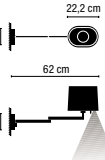

1 x COMPACT FLUORESCENT E27 230V 15W Max.

Switch on the lampholder

Laminated diffuser cotton finish

 2 Boxes/Total vol.0,1158 m³/Weight 2,21 kg.

IP20 CE

01-Chrome	460,00 €
30-Matt nickel	490,00 €

0512.

1 x LED 3W 700mA