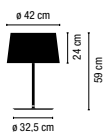

4900.

3 x COMPACT FLUORESCENT E27 230V 16W Max. (PHILIPS SOFTONE-DOBLE ENVELOPE)

Acrylic diffuser

2 Boxes/Total vol.0,2153 m³/Weight 4,3 kg.

Screen shade

58-Matt cream lacquer **465,00 €**

4901.