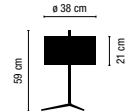

2 x E27 230V 70W Eco Max.
Or
2 x COMPACT FLUORESCENT E27 230V 11W Max.

Cream cotton-ribbon diffuser
2 Boxes/Total vol.0,1203 m³/Weight 4,346 kg.

01-Chrome **495,00 €**

☉ Pull switch, double on position

5116.