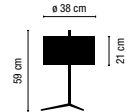

2 x E27 230V 70W Eco Max.
Or
2 x COMPACT FLUORESCENT E27 230V 11W Max.

Black cotton-ribbon diffuser
2 Boxes/Total vol.0,1203 m³/Weight 4,346 kg.

01-Chrome **520,00 €**

☉ Pull switch, double on position

5120.