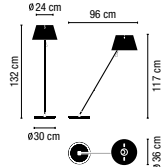

2400.

1 x E27 230V 60W Max.
Or
1 x COMPACT FLUORESCENT E27 230V 11W Max.

⊗ Switch on the cable

Polymer and aluminium diffuser
1 Box/ 0,38x0,36x1,71 m./Vol.0,2345 m³/Weight 20,2 kg.

03-White lacquer **975,00 €**

04-Chrome and black lacquer **975,00 €**

2405.