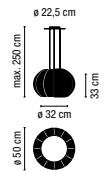

 Polyethylene diffuser
 1 Box/ 1,03x0,71x0,71 m./Vol.0,5200 m³/Weight 24,4 kg.

03-White lacquer **1.350,00 €**
04-Black lacquer **1.350,00 €**

0105.

3 x COMPACT FLUORESCENT E27 230V 20W Max.

 This product can be dimmed only if
COMPACT FLUORESCENT E27 230V 20W
dimmable bulbs are used