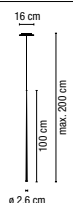

0917.

4 x LED 3W 700mA

LED Included

Pressed-glass diffuser

 1 Box/ 0,22x0,48x1,20 m./Vol.0,1267 m³/Weight 8 kg.
03-White lacquer fiber **1.095,00 €**04-Black carbon fiber **1.095,00 €**

0920.

1 x LED 3W 700mA