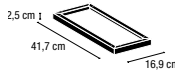

⊗ Minimum size installation: 12 cm

QR-CBC51 12V 50W ALU
(Reflector without glass) Max.
1 Box/ 0,04x0,14x0,47 m./
Vol.0,0022 m³/Weight 0,4 kg.

CE
01-Chrome **165,00 €**

9017.