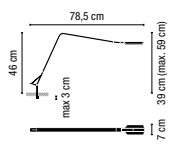

1 x LED PLATE 24V 8W

LED Included

Optical sensor dimming

Acrylic diffuser

1 Box/ 0,12x0,49x0,85 m./Vol.0,0479 m³/Weight 3,7 kg.

03-Shiny white lacquer **365,00 €**

18-Shiny graphite lacquer **365,00 €**

0756.