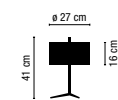

01-Chrome **405,00 €**

☉ Pull switch, double on position

5111.

2 x E14 230V 60W Max.
Or
2 x COMPACT FLUORESCENT E27 230V 7W Max.

Black cotton-ribbon diffuser
2 Boxes/Total vol.0,0622 m³/Weight 2,142 kg.