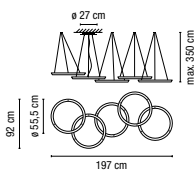

3 x LED STRIP 24V 26W
LED Included
⊛ 1-10V Electronic dimming

PMMA
 1 Box/ 0,36x0,65x0,65 m./Vol.0,1521 m³/Weight 14,75 kg.

03-Matt white lacquer **2.575,00 €**

2333.

5 x LED STRIP 24V 26W
LED Included
⊛ 1-10V Electronic dimming

PMMA
 1 Box/ 0,60x0,65x0,65 m./Vol.0,2535 m³/Weight 23,75 kg.

03-Matt white lacquer **4.280,00 €**