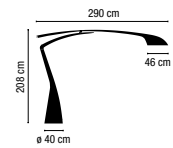

30-Matt nickel

375,00 €

Samurai

Robby Cantarutti

5320.

2 x 2G11 230V 24W

Acrylic diffuser

5 Boxes/Total vol.1,3934 m³/Weight 162,685 kg.