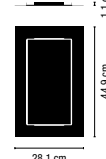

QR-CBC51 12V 50W ALU
(Reflector without glass) Max.
1 Box/ 0,25x0,42x0,42 m./
Vol.0,0441 m³/Weight 0,664 kg.

32-Zinc plated **50,00 €**

9046.

QR111 12V 60W ALU 24
(Reflector without glass) Max.
1 Box/ 0,27x0,61x0,51 m./
Vol.0,0839 m³/Weight 1,014 kg.

32-Zinc plated **55,00 €**

9042.