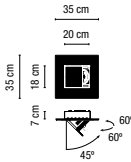

8850.

1 x QR111 12V 60W ALU 24 (Reflector without glass) Max.

Aluminium diffuser

1 Box/ 0,35x0,49x0,49 m./Vol.0,0840 m³/Weight 4,5 kg.

Built-in
Transformer not included