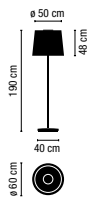

1 x 2GX13 230V 40W (T5C)

Acrylic diffuser

2 Boxes/Total vol.1,0300 m³/Weight 45,1 kg.

03-White fiberglass **1.455,00 €**

04-Black fiberglass **1.455,00 €**

07-Green fiberglass **1.455,00 €**

08-Orange fiberglass **1.455,00 €**

4060.