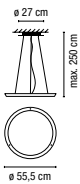

Kubika
Margot Viarnés

2300.

2 x LED STRIP 24V 0,84W
2 x E27 230V 60W Max.
LED Included
Or
2 x LED STRIP 24V 0,84W
2 x COMPACT FLUORESCENT E27 230V 11W Max.
LED Included
⊛ Double switch: general ambient lighting and LEDs.

Shiny opal triplex blown-glass diffuser
 2 Boxes/Total vol.0,2400 m³/Weight 29 kg.

03-White lacquer **1.565,00 €**
18-Quartz grey lacquer **1.565,00 €**

2305.

2 x LED STRIP 24V 0,84W
2 x E27 230V 60W Max.
LED Included
Or
2 x LED STRIP 24V 0,84W
2 x COMPACT FLUORESCENT E27 230V 11W Max.
LED Included
⊛ Double switch: general ambient lighting and LEDs.

Shiny opal triplex blown-glass diffuser
 2 Boxes/Total vol.0,1800 m³/Weight 19,5 kg.

03-White lacquer **1.095,00 €**
18-Quartz grey lacquer **1.095,00 €**

Halo
Martin Azua

CREATE YOUR PRODUCT
CONFIGURATION AT VIBIA.COM

2330.

1 x LED STRIP 24V 26W
LED Included
⊛ 1-10V Electronic dimming

PMMA
 1 Box/ 0,12x0,65x0,65 m./Vol.0,0507 m³/Weight 5,75 kg.

03-Matt white lacquer **855,00 €**

2331.

2 x LED STRIP 24V 26W
LED Included
⊛ 1-10V Electronic dimming

PMMA
 1 Box/ 0,24x0,65x0,65 m./Vol.0,1014 m³/Weight 10,25 kg.

03-Matt white lacquer **1.715,00 €**

2332.

3 x LED STRIP 24V 26W
LED Included
⊛ 1-10V Electronic dimming

PMMA
 1 Box/ 0,36x0,65x0,65 m./Vol.0,1521 m³/Weight 14,75 kg.

03-Matt white lacquer **2.575,00 €**

2333.

5 x LED STRIP 24V 26W
LED Included
⊛ 1-10V Electronic dimming

PMMA
 1 Box/ 0,60x0,65x0,65 m./Vol.0,2535 m³/Weight 23,75 kg.

03-Matt white lacquer **4.280,00 €**