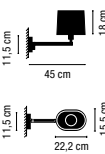

1 x LED 3W 700mA

1 x E27 230V 70W Eco Max.

Or

1 x COMPACT FLUORESCENT E27 230V 15W Max.

Double switch: general lighting and reading LED

Laminated diffuser cotton finish

2 Boxes/Total vol. 0,0442 m³/Weight 1,8Kg.

IP20 CE

01-Chrome	580,00 €
30-Matt nickel	620,00 €

0515.