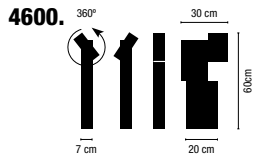

Boxes
Josep Lluís Xuclà

4600.

1 x HCl G8,5 20W

⊕

Sandblasted pressed glass
1 Box/ 0,38x0,70x0,16 m./Vol.0,0426 m³/Weight 7,4 kg.

03-Matt white lacquer **1.160,00 €**
54-Matt oxide lacquer **990,00 €**

Brisa
Lievore, Altherr, Molina