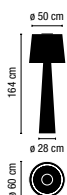

Acrylic diffuser

3 Boxes/Total vol.2,3500 m³/Weight 95 kg.

03-Matt white lacquer **3.385,00 €**

07-Matt green lacquer **3.385,00 €**

08-Matt orange lacquer **3.385,00 €**

4065.

1 x 2GX13 230V 22W (T5C)
1 x LED 3W 700mA

Acrylic diffuser

2 Boxes/Total vol.1,1500 m³/Weight 50 kg.

03-Matt white lacquer **2.005,00 €**

07-Matt green lacquer **2.005,00 €**

08-Matt orange lacquer **2.005,00 €**

4070.