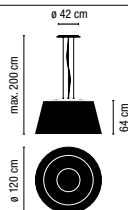

1 x 2GX13 230V 40W (T5C)

Acrylic diffuser

1 Box/ 0,74x1,24x1,27 m./Vol.1,1300 m³/Weight 38 kg.

Indoor only

03-White fiberglass **1.615,00 €**

07-Green fiberglass **1.580,00 €**

08-Orange fiberglass **1.615,00 €**

4080.