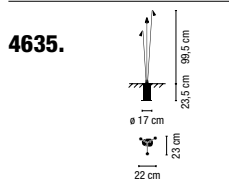

4630.

1 x LED 3W 700mA
LED Included

⊕ Built-in

Polycarbonate diffuser
1 Box/ 0,17x0,18x1,22 m./Vol.0,0373 m³/Weight 2,6 kg.

07-Khaki lacquer **315,00 €**
54-Matt oxide lacquer **315,00 €**

4635.

3 x LED 3W 700mA
LED Included