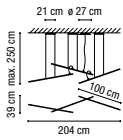

2 x LED STRIP 24V 16W
LED Included

⊗ 1-10V Electronic dimming

PMMA
2 Boxes/ 0,20x0,24x1,10 m./Vol.0,0528 m³/Weight 6,25 kg.

03-Matt white lacquer **855,00 €**

2341.

3 x LED STRIP 24V 16W
LED Included

⊗ 1-10V Electronic dimming