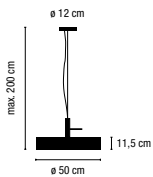

Pleated-fabric and optical-glass diffuser

2 Boxes/Total vol.0,1405 m³/Weight 10,652 kg.

⊗ Two positions: general diffusion and downward diff

30-Matt nickel	760,00 €
----------------	-----------------

5197.