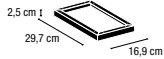

⊗ Minimum size installation: 12 cm

QR-CBC51 12V 50W ALU
(Reflector without glass) Max.
1 Box/ 0,04x0,14x0,47 m./
Vol.0,0022 m³/Weight 0,358 kg.

CE
01-Chrome **145,00 €**

9016.