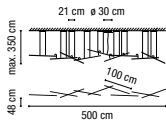

6 x LED STRIP 24V 16W
LED Included

⊗ 1-10V Electronic dimming

PMMA
3 Boxes/ 0,20x0,42x1,10 m./Vol.0,0924 m³/Weight 12,75 kg.

03-Matt white lacquer **2.210,00 €**

2343.

9 x LED STRIP 24V 16W
LED Included

⊗ 1-10V Electronic dimming

PMMA
4 Boxes/ 0,20x0,60x1,10 m./Vol.0,1320 m³/Weight 17,25 kg.

03-Matt white lacquer **3.295,00 €**

Giro

Ramos & Bassols