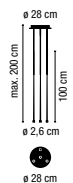

03-White lacquer fiber **1.815,00 €**

04-Black carbon fiber **1.815,00 €**

0917.

4 x LED 3W 700mA

LED Included

Pressed-glass diffuser

1 Box/ 0,22x0,48x1,20 m./Vol.0,1267 m³/Weight 8 kg.