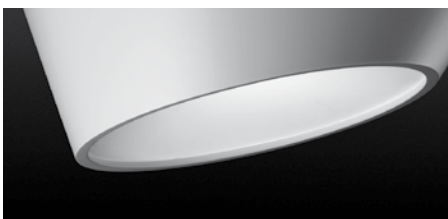

0635.		1 x 2GX13 230V 55W (T5C) • DALI dimmable electronic ballast Semi built-in	Acrylic diffuser 1 Box/ 0,35x0,49x0,49 m./Vol.0,0840 m³/Weight 3,9 kg. IP65 CE F Ø 32,8 cm Dimmer	03-Matt white lacquer 375,00 €
0636.		1 x 2GX13 230V 55W (T5C) • Semi built-in	Acrylic diffuser 1 Box/ 0,35x0,49x0,49 m./Vol.0,0840 m³/Weight 3,9 kg. IP65 CE F Ø 32,8 cm	03-Matt white lacquer 300,00 €
0640.		1 x 2GX13 230V 55W (T5C) • Built-in DALI dimmable electronic ballast	Acrylic diffuser 1 Box/ 0,35x0,49x0,49 m./Vol.0,0840 m³/Weight 2,85 kg. IP20 CE F Ø 34,2 cm Dimmer	03-Matt white lacquer 345,00 €
0641.		1 x 2GX13 230V 55W (T5C) • Built-in	Acrylic diffuser 1 Box/ 0,35x0,49x0,49 m./Vol.0,0840 m³/Weight 2,85 kg. IP20 CE F Ø 34,2 cm	03-Matt white lacquer 280,00 €
0645.		6 x G5 230V 39W (T5) • DALI dimmable electronic ballast Surface	Acrylic diffuser 1 Box/ 0,45x1,20x1,20 m./Vol.0,6480 m³/Weight 45,6 kg. • Easy-to-install and replace bulb system IP20 CE F Dimmer	03-Matt white lacquer 2.170,00 €
0650.		4 x G5 230V 24W (T5) • DALI dimmable electronic ballast Surface	Acrylic diffuser 1 Box/ 0,45x0,95x0,95 m./Vol.0,4060 m³/Weight 36 kg. • Easy-to-install and replace bulb system IP20 CE F Dimmer	03-Matt white lacquer 1.620,00 €
0655.		1 x 2GX13 230V 55W (T5C) • DALI dimmable electronic ballast Semi built-in	Acrylic diffuser 1 Box/ 0,46x0,54x0,54 m./Vol.0,1340 m³/Weight 6,1 kg. IP20 CE F 34,6 x 34,6 cm Dimmer	03-Matt white lacquer 450,00 €
0656.		1 x 2GX13 230V 55W (T5C) • Semi built-in	Acrylic diffuser 1 Box/ 0,46x0,54x0,54 m./Vol.0,1340 m³/Weight 6,1 kg. IP20 CE F 34,6 x 34,6 cm	03-Matt white lacquer 380,00 €