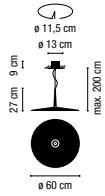

0276.

1 x LED 15,4W 700mA

LED Included

 Suitable for built-in and surface fitting
 Triac electronic dimming (phase start- phase end)

Acrylic diffuser

 1 Box/ 0,35x0,70x0,70 m./Vol.0,1715 m³/Weight 7 kg.

IP20 CE Ø 11,5 cm