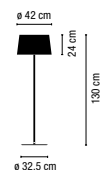

3 x COMPACT FLUORESCENT E27 230V 20W Max.

Aluminium diffuser

2 Boxes/Total vol.0,3426 m³/Weight 8,5 kg.

Aluminium shade

06-Matt red lacquer **605,00 €**

14-Matt dark-brown lacquer **605,00 €**

58-Matt cream lacquer **605,00 €**

4925.