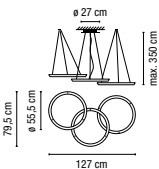

2 x LED STRIP 24V 26W
LED Included
⊛ 1-10V Electronic dimming

PMMA
 1 Box/ 0,24x0,65x0,65 m./Vol.0,1014 m³/Weight 10,25 kg.

03-Matt white lacquer **1.715,00 €**

2332.