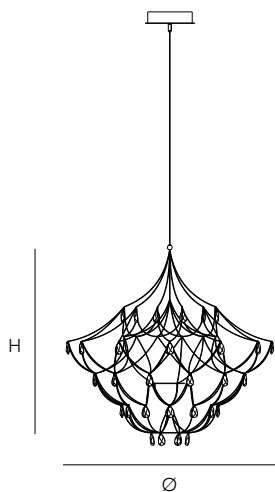

ABOUT Crystal Galaxy 140 led by Jan Pauwels

Like bright stars in the galaxy the crystals are sparkling in this transparent structure.

DIMENSIONS

Ø 140 cm 55,1 inch
H 140 cm 55,1 inch

CANOPY

Ø 20 cm 7,9 inch
H 7,5 cm 3,0 inch

CABLELENGTH

Up to 200 cm 78,7 inch

LIGHTSOURCE

126 x led E10, 12V/0,24W,
2400K, 2160LM

5 123 150x150x170cm

FINISH

Nickel
Brass
Copper
Black brass

TYPE.NR

11-8504E
11-8504-2E
11-8504-3E
11-8504-4E

PRICE

€ 5.010,00
€ 6.262,00
€ 6.262,00
€ 6.763,00

STANDARD The fixture is supplied with lamps. Black canopy with cover plate in matching colour of the fixture. Leading edge dimmable.

OPTIONAL Downlight led 2700K 12V – 3W. € 195,00
3000K or 4000K led. € 0,00