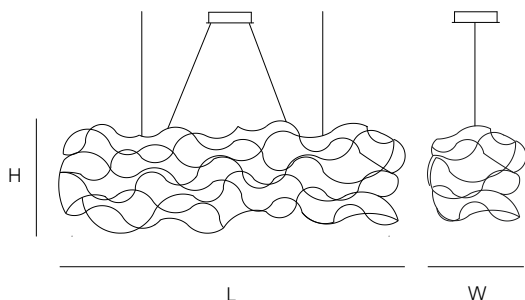

DIMENSIONS

L	200 cm	78,7 inch
H	40 cm	15,7 inch
W	40 cm	15,7 inch

CANOPY

Ø	20 cm	7,9 inch
H	7,5 cm	3,0 inch

CABLELENGTH

Up to 200 cm 78,7 inch

LIGHTSOURCE

80 x E10, 1,2W/12V

KG	KG	KG
3	5	200x65x50cm
2,5	3	34x34x17cm

FINISH

Nickel

Brass

Copper

Black brass

TYPE.NR

●

11-8382-1

●

11-8382-2

●

11-8382-3

●

11-8382-4

PRICE

€ 4.315,00

€ 5.393,00

€ 5.393,00

€ 5.825,00

STANDARD The fixture is supplied with lamps. Black canopy with cover plate in matching colour of the fixture. Leading edge dimmable.

OPTIONAL Downlight MR16 led dim to warm 12V – 7W.

€ 195,00