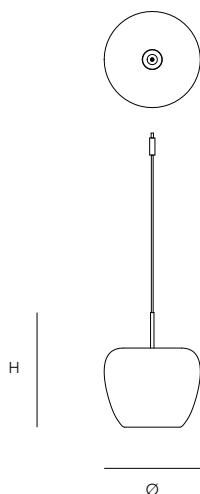

Ø

ABOUT Apple Mood small round 5 by Malika Novi

The natural beauty of the apple. A transparent apple shaped glass with a solid aluminium core. This is an example of a complete set. Please specify in your order the size of canopy and the number and colour of Apple Mood small fixtures.

CANOPY		FINISH	TYPE.NR	PRICE
Ø	25 cm 9,8 inch	Chrome plated ●		€ 1.970,00
H	5,5 cm 2,2 inch			

STANDARD Black ceiling canopy with chrome cover plate. Not dimmable.

OPTIONAL Dim unit with remote control (other dimming options on request). € 395,00

Ø

ABOUT Apple Mood small round 9 by Malika Novi

The natural beauty of the apple. A transparent apple shaped glass with a solid aluminium core. This is an example of a complete set. Please specify in your order the size of canopy and the number and colour of Apple Mood small fixtures.

CANOPY		FINISH	TYPE.NR	PRICE
Ø	33,5 cm 13,2 inch	Chrome plated ●		€ 3.058,00
H	6,5 cm 2,6 inch			

STANDARD Black ceiling canopy with chrome cover plate. Not dimmable.

OPTIONAL Dim unit with remote control (other dimming options on request). € 395,00

Ø

ABOUT Apple Mood small cluster by Malika Novi

The natural beauty of the apple. A transparent apple shaped glass with a solid aluminium core. Pay attention of ordering separately the canopy and transformer.

DIMENSIONS		CABLELENGTH	FINISH	TYPE.NR	PRICE
Ø	11,5 cm 4,5 inch	Up to 600 cm 236 inch	Alu poll	● 14-4200	€ 245,00
H	9,5 cm 3,7 inch		Brass	● 14-4204	€ 245,00
		LIGHTSOURCE	Copper	● 14-4205	€ 245,00
		Led, 2,5W, 200LM, 2700K	Black	● 14-4202	€ 245,00
			Green	● 14-4201	€ 245,00
			Red	● 14-4203	€ 245,00

STANDARD The fixture is supplied with a simple to install plug and play black cable. By mentioning shortest and longest cable, Quasar will intersect the fixtures in between. Without canopy and driver!