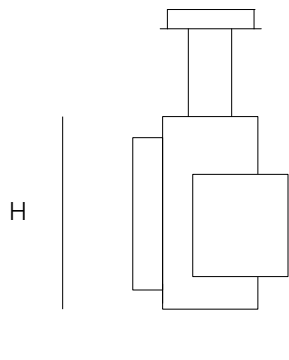

ABOUT Apple Mood small cluster 4x18 by Malika Novi

The natural beauty of the apple. A transparent apple shaped glass with a solid aluminium core. This is an example of a complete set. Please specify in your order the number and size of canopy and the number and colour of Apple Mood small cluster fixtures

CANOPY		
L	120 cm	47,2 inch
H	5 cm	2,0 inch
W	120 cm	47,2 inch

FINISH	TYPE.NR	PRICE
Chrome plated	●	€ 24.944,00

L

W

STANDARD Black ceiling canopy with chrome cover plate and simple to install plug and play fixation system. Not dimmable.

OPTIONAL Dim unit with remote control (other dimming options on request).

€ 1.580,00

ABOUT Apple Mood by Malika Novi

The natural beauty of the apple. A transparent apple shaped glass with a solid aluminium core.

DIMENSIONS		
Ø	30 cm	11,8 inch
H	30 cm	11,8 inch

CANOPY		
Ø	20 cm	7,9 inch
H	5 cm	2,0 inch

CABLELENGTH	
Up to 300 cm	118,1 inch

LIGHTSOURCE	
Led, 11,7W, 1260LM,	2700K

5	11	40x40x40cm

FINISH	TYPE.NR	PRICE
Alu poll	● 14-3000	€ 990,00
Brass	● 14-3004	€ 990,00
Copper	● 14-3005	€ 990,00
Black	● 14-3002	€ 990,00
Green	● 14-3001	€ 990,00
Red	● 14-3003	€ 990,00

STANDARD The fixture is supplied with a black textile cable. (except the green version has brown cable) Black ceiling canopy with chrome cover plate. Trailing edge dimmable.

ABOUT Blox by Marko Schregardus

Pure, simple & conceptual. Each side of the Blox creates the optical illusion of transparency within the structure due to its mutual reflection. The cables are simultaneously suspension and electrical conductors.

DIMENSIONS		
L	28 cm	11,0 inch
H	40 cm	15,7 inch
W	32 cm	12,6 inch

CANOPY		
L	20 cm	7,9 inch
H	4 cm	1,6 inch
W	16 cm	6,3 inch

CABLELENGTH	
Up to 260 cm	102,4 inch

LIGHTSOURCE	
34,8W, led, citizen, 2700K,	3753 LM

7	8	57x57x57cm