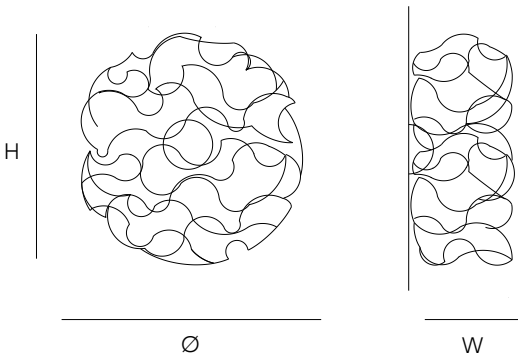

DIMENSIONS

Ø 70 cm 27,6 inch
H 70 cm 27,6 inch
W 30 cm 11,8 inch

CANOPY

Ø 20 cm 7,9 inch
H 7,5 cm 3,0 inch

CABLELENGTH

Up to 200 cm 78,7 inch

LIGHTSOURCE

50 x E10, 1,2W/12V

FINISH

Nickel

Brass

Copper

Black brass

TYPE.NR

● 11-8383-1 € 2.455,00

● 11-8383-2 € 3.068,00

● 11-8383-3 € 3.068,00

● 11-8383-4 € 3.314,00

2 4 83x83x83cm
1,5 2 34x34x17cm

STANDARD The fixture is supplied with lamps. Black canopy with cover plate in matching colour of the fixture. Leading edge dimmable.

OPTIONAL 3000K or 4000K led. € 0,00

Curled 70 led by Jan Pauwels

ABOUT

Curled LEDs become CurLED. This fixture has curved metal rods that gives it a more romantic look. All the E10 LED light bulbs give the hypnotizing result of a stellar creation. Every Curled Disc is handmade, the E10 lamps are placed randomly, making every model unique.