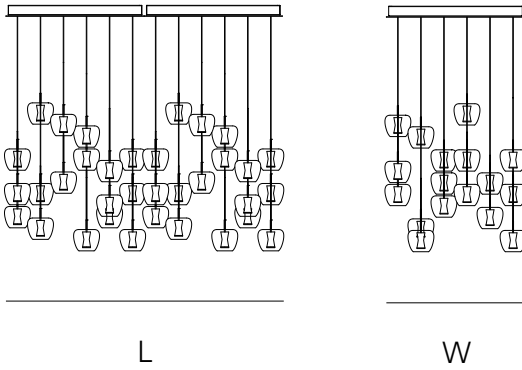

ABOUT **Apple Mood small cluster 2x18** by Malika Novi

The natural beauty of the apple. A transparent apple shaped glass with a solid aluminium core. This is an example of a complete set. Please specify in your order the number and size of canopy and the number and colour of Apple Mood small cluster fixtures

CANOPY		
L	120 cm	47,2 inch
H	5 cm	2,0 inch
W	60 cm	23,6 inch

FINISH	TYPE.NR	PRICE
Chrome plated ●		€ 12.472,00

STANDARD Black ceiling canopy with chrome cover plate and simple to install plug and play fixation system. Not dimmable.

OPTIONAL Dim unit with remote control (other dimming options on request). € 790,00