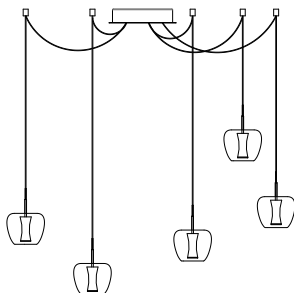

L

STANDARD Black ceiling canopy with chrome cover plate. Not dimmable.

OPTIONAL Dim unit with remote control (other dimming options on request).

€ 395,00