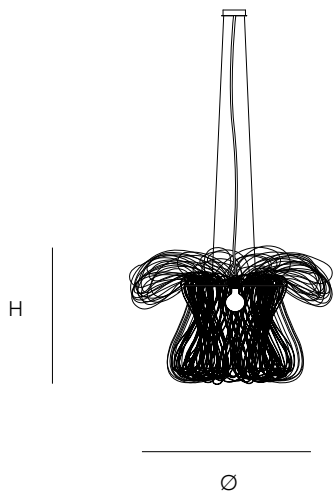

ABOUT Anemone 150 by Ralph Frickel

Secrets of the reef. With its bold design the Anemone pendant reflects the elegance and grandeur of the French Empire crystal chandeliers, yet with a modern twist inspired by the underwater world. The thickness of the cables increases with the size. The smallest is made of 2mm wire rope, the middle version with 3mm and the largest with 4mm wire rope. The power cable is with a light grey textile cover.

DIMENSIONS	CABLELENGTH	FINISH	TYPE.NR	PRICE
Ø 150 cm 59,1 inch	Up to 230 cm 90,5 inch	Steelwire	● 15-1102	€ 5.950,00
H 70 cm 27,6 inch				
CANOPIY	LIGHTSOURCE			
Ø 20 cm 7,9 inch	E40, led, 18W, 720LM, 2200K			
H 5 cm 2,0 inch				
	40 105 120x120x90cm			

STANDARD The fixture is supplied with dimmable led lamp. Cover plate chrome.