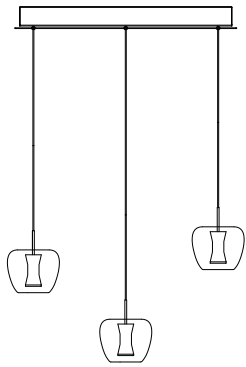

L

W

ABOUT Apple Mood small canopy 3 by Malika Novi

The natural beauty of the apple. A transparent apple shaped glass with a solid aluminium core. This is an example of a complete set. Please specify in your order the size of canopy and the number and colour of Apple Mood small fixtures.

CANOPY		
L	48 cm	18,9 inch
H	5 cm	2,0 inch
W	11 cm	4,3 inch

FINISH	TYPE.NR	PRICE
Chrome plated ●		€ 1.520,00

STANDARD Black ceiling canopy with chrome cover plate. Not dimmable.

OPTIONAL Dim unit with remote control (other dimming options on request).

€ 395,00