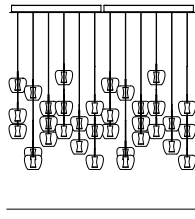

CANOPY		
L	120 cm	47,2 inch
H	5 cm	2,0 inch
W	120 cm	47,2 inch

FINISH	TYPE.NR	PRICE
Chrome plated	●	€ 24.944,00

L

W

**STANDARD** Black ceiling canopy with chrome cover plate and simple to install plug and play fixation system. Not dimmable.