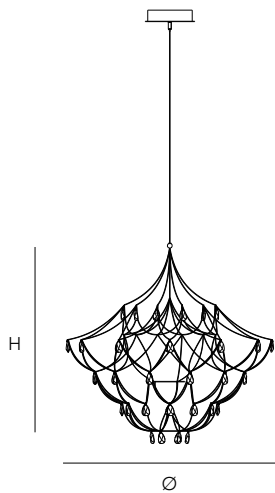

ABOUT Crystal Galaxy 40 led by Jan Pauwels

Like bright stars in the galaxy the crystals are sparkling in this transparent structure.

DIMENSIONS

Ø	40 cm	15,7 inch
H	40 cm	15,7 inch

CANOPY

Ø	20 cm	7,9 inch
H	5,0 cm	2,0 inch

CABLELENGTH

Up to 200 cm 78,7 inch

LIGHTSOURCE

30 x led E10, 12V/0,24W, 2400K, 450LM

2	3	35x35x35cm
1	2	20x20x20cm

FINISH

Nickel
Brass
Copper
Black brass

TYPE.NR

● 11-8509E
● 11-8509-2E
● 11-8509-3E
● 11-8509-4E

PRICE

€ 990,00
€ 1.237,00
€ 1.237,00
€ 1.336,00

STANDARD The fixture is supplied with lamps. Black canopy with cover plate in matching colour of the fixture. Leading edge dimmable.