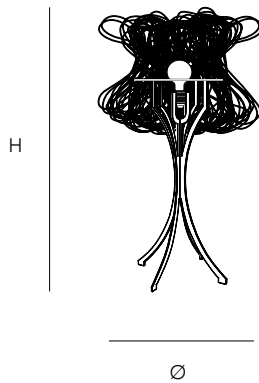

DIMENSIONS

Ø 35 cm 13,8 inch
H 85 cm 33,5 inch

LIGHTSOURCE

E27 led, 8W, 620LM,
2200K

FINISH

Steelwire

TYPE.NR

● 15-1004

PRICE

€ 980,00

STANDARD The fixture is supplied with a dimmable led lamp. The power cable is with a light grey textile cover. The floor and table lamp are with cord dimmer

ABOUT Cloche by Ralph Frickel

Chic like a lady's hat. A tribute to the French Haute Couture of the early twentieth century, and a nod to the classic lampshades of the 1920s. Available as suspension, wall, floor and table lamp