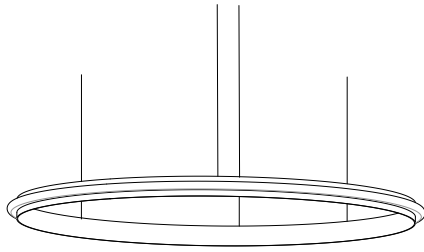

ABOUT Citadel Composition 120 led

by Jan Pauwels

Pay attention of ordering separately the transformer. Instead of fixing all cables to the ceiling, it is also possible to hang one ring to another ring. The suspension cables will also pass the current.

DIMENSIONS

Ø 120 cm 47,2 inch
H 5 cm 2,0 inch

CABLELENGTH

Up to 150 cm 59,1 inch

FINISH

Nickel

TYPE.NR

● 11-8283-1E € 1.595,00

Brass

● 11-8283-2E € 1.595,00

Copper

● 11-8283E € 1.595,00

LIGHTSOURCE

75 x led, E10, 0,24W/12V, 2400K, 1125 LM

2 17 126x126x7cm

STANDARD The rings are supplied with lamps on the outside. Transparent nickel cable and ceiling fixations but without the transformer!

OPTIONAL 3000K or 4000K led. € 0,00

Nickel screws and bolts for the copper version. € 0,00

ABOUT Citadel Composition 140

by Jan Pauwels

Pay attention of ordering separately the transformer. Instead of fixing all cables to the ceiling, it is also possible to hang one ring to another ring. The suspension cables will also pass the current.

DIMENSIONS

Ø 140 cm 55,1 inch
H 5 cm 2,0 inch

CABLELENGTH

Up to 150 cm 59,1 inch

FINISH

Nickel

TYPE.NR

● 11-8284-1 € 1.430,00

Brass

● 11-8284-2 € 1.430,00

Copper

● 11-8284 € 1.430,00

LIGHTSOURCE

88 x E10, 1,2W/12V

2 17 146x146x7cm

STANDARD The rings are supplied with lamps on the outside. Transparent nickel cable and ceiling fixations but without the transformer!

OPTIONAL Nickel screws and bolts for the copper version. € 0,00

3000K or 4000K led. € 0,00

ABOUT Citadel Composition 140 led

by Jan Pauwels

Pay attention of ordering separately the transformer. Instead of fixing all cables to the ceiling, it is also possible to hang one ring to another ring. The suspension cables will also pass the current.

DIMENSIONS

Ø 140 cm 55,1 inch
H 5 cm 2,0 inch

CABLELENGTH

Up to 150 cm 59,1 inch

FINISH

Nickel

TYPE.NR