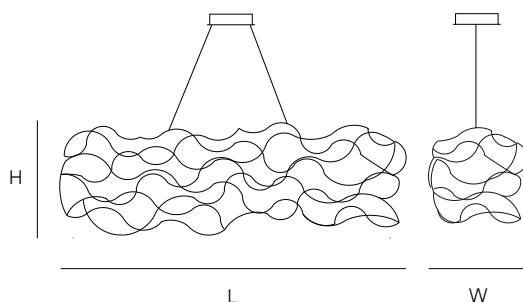

DIMENSIONS

L 125 cm 49,2 inch
H 40 cm 15,7 inch
W 40 cm 15,7 inch

CABLELENGTH

Up to 200 cm 78,7 inch

FINISH

Nickel

TYPE.NR

11-8380-1E

€ 2.260,00

Brass

11-8380-2E

€ 2.825,00

Copper

11-8380-3E

€ 2.825,00

Black brass

11-8380-4E

€ 3.051,00

CANOPY

Ø 20 cm 7,9 inch
H 5 cm 2,0 inch

2 5 130x65x50cm
2,5 3 34x34x17cm

STANDARD The fixture is supplied with lamps. Black canopy with cover plate in matching colour of the fixture. Leading edge dimmable.

OPTIONAL Downlight MR16 led dim to warm 12V – 7W. € 195,00
3000K or 4000K led. € 0,00