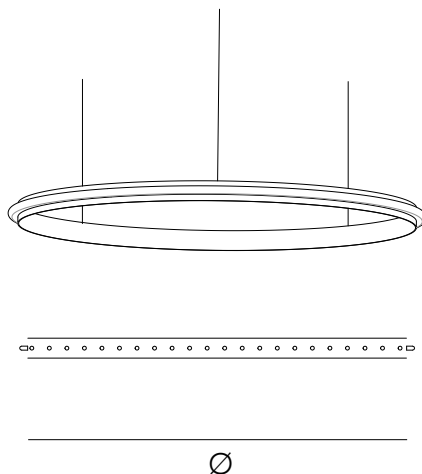

ABOUT Citadel Composition 78 by Jan Pauwels

The circle of light. Versatile rings that allow you to create the composition you like. Thanks to the freedom of number, size, distance and angle between the rings, each installation will be unique. Pay attention of ordering separately the transformer. Instead of fixing all cables to the ceiling, it is also possible to hang one ring to another ring. The suspension cables will also pass the current.

DIMENSIONS		CABLELENGTH	FINISH	TYPE.NR	PRICE
Ø	78 cm 30,7 inch	Up to 150 cm 59,1 inch	Nickel	● 11-8280-1	€ 715,00
H	5 cm 2,0 inch		Brass	● 11-8280-2	€ 715,00
		LIGHTSOURCE	Copper	● 11-8280	€ 715,00
		44 x E10 1,2W/ 12V			

1 13 106x106x7cm

STANDARD The rings are supplied with lamps on the outside. Transparent nickel cable and ceiling fixations but without the transformer!

OPTIONAL Double light (lights inside and outside). € 200,00
Nickel screws and bolts for the copper version. € 0,00