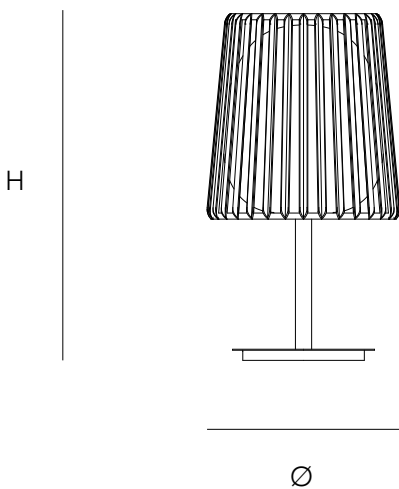

### PRICE

€ 850,00

Chrome plated ● 14-16000

€ 795,00

1,5 3 80x31x26cm

**STANDARD** The fixture is supplied with dim to warm led lamps. Black canopy with cover plate in matching colour of the fixture. The floor and table lamp have a cord switch.