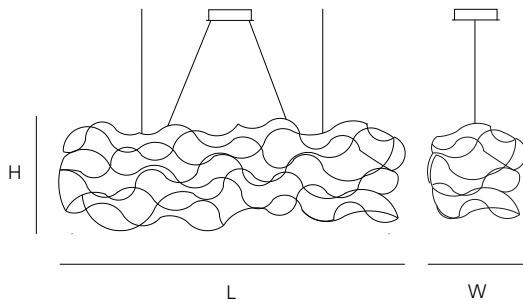

ABOUT **Curled 200 led** by Jan Pauwels

Curled LEDs become CurLED. This fixture has curved metal rods that gives it a more romantic look. All the E10 LED light bulbs give the hypnotizing result of a stellar creation. Every Curled is handmade, the E10 lamps are placed randomly, making every model unique. (see model Sirio for the version with led circuit boards)

DIMENSIONS

L	200 cm	78,7 inch
H	40 cm	15,7 inch
W	40 cm	15,7 inch

CANOPY

Ø	20 cm	7,9 inch
H	5 cm	2,0 inch

CABLELENGTH

Up to 200 cm 78,7 inch

LIGHTSOURCE

80 x led E10, 12V/0,24W, 2400K, 1200LM

3	5	200x65x50cm
2,5	3	34x34x17cm

FINISH

Nickel

Brass

Copper

Black brass

TYPE.NR

●

11-8382-1E

●

11-8382-2E

●

11-8382-3E

●

11-8382-4E

PRICE

€ 4.595,00

€ 5.743,00

€ 5.743,00

€ 6.203,00

STANDARD The fixture is supplied with lamps. Black canopy with cover plate in matching colour of the fixture. Leading edge dimmable.

OPTIONAL Downlight MR16 led dim to warm 12V – 7W.

€ 195,00

3000K or 4000K led.

€ 0,00

ABOUT **Curled Disc 70** by Jan Pauwels

Curled LEDs become CurLED. This fixture has curved metal rods that gives it a more romantic look. All the E10 LED light bulbs give the hypnotizing result of a stellar creation. Every Curled Disc is handmade, the E10 lamps are placed randomly, making every model unique. (see model Sirio Disc for the version with led circuit boards)