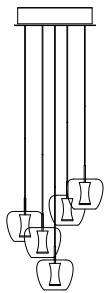

Ø

ABOUT Apple Mood small round 5 by Malika Novi

The natural beauty of the apple. A transparent apple shaped glass with a solid aluminium core. This is an example of a complete set. Please specify in your order the size of canopy and the number and colour of Apple Mood small fixtures.

CANOPY		FINISH	TYPE.NR	PRICE
Ø	25 cm 9,8 inch	Chrome plated ●		€ 1.970,00
H	5,5 cm 2,2 inch			

STANDARD Black ceiling canopy with chrome cover plate. Not dimmable.

OPTIONAL Dim unit with remote control (other dimming options on request). € 395,00