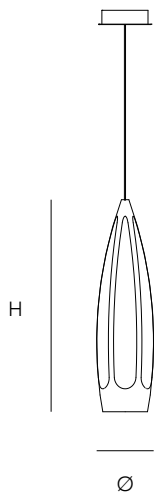

ABOUT **Compass medium led** by Jos Muller

Compass will lead the light in the right direction. The name refers to the shape obtained by an imaginary cross-section of the structure. The cast aluminium fixture is specially designed for led. Polished aluminium with rough incisions where the skin of the cast is visible. The led is covered with an opal disk to have a very wide diffused light

DIMENSIONS

Ø	5 cm	2,0 inch
H	21 cm	8,3 inch

CANOPY

Ø	17 cm	6,7 inch
H	5 cm	2,0 inch

CABLELENGTH

Up to 200 cm 78,7 inch

FINISH

Alu poll

TYPE.NR

● 11-1912E

PRICE

€ 380,00

LIGHTSOURCE

Led 3,1W, Citizen, 2700K, 278LM

1,5 2 34x34x17cm

STANDARD The fixture is supplied with a black canopy with cover plate in mirror polished stainless steel. Transparent cable. Trailing edge dimmable.