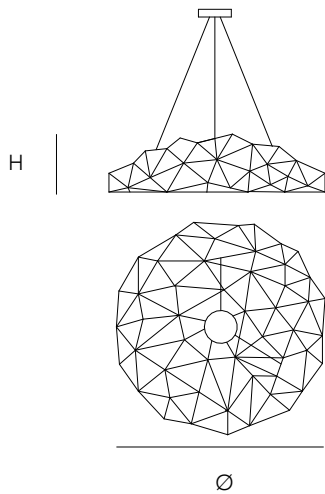

ABOUT Universe Disc 200 led by Jan Pauwels

The round version of the Universe is available in various sizes and finishes. Every Universe is handmade, the E10 lamps are placed randomly, making every model unique. (see model Cosmos Disc for the version with led circuit boards)

DIMENSIONS	CABLELENGTH	FINISH	TYPE.NR	PRICE
Ø 200 cm 78,7 inch	Up to 200 cm 78,7 inch	Nickel	11-8346-1 E	€ 8.165,00
H 35 cm 13,8 inch		Brass	11-8346-2E	€ 10.206,00
CANOPY		Copper	11-8346-3E	€ 10.206,00
Ø 20 cm 7,9 inch	LIGHTSOURCE	Black brass	11-8346-4E	€ 11.022,00
H 7,5 cm 3,0 inch	150 x led, E10 12V/0,24W, 2400K, 2250LM			
	5 65 210x60x225cm			

STANDARD The fixture is supplied with lamps. Black canopy with cover plate in matching colour of the fixture. Leading edge dimmable.

OPTIONAL Downlight MR16 led dim to warm 12V – 7W. € 195,00
3000K or 4000K led. € 0,00

ABOUT Universe Square Double by Jan Pauwels

Universe Square is structured but still harmonious. Modular placed E10 light bulbs and tiny metal rods are the only two basic elements of this light fixture. They give the fixture its structure and shape. (see model Cosmos Square for the version with led circuit boards)

DIMENSIONS	CABLELENGTH	FINISH	TYPE.NR	PRICE
L 87,5 cm 34,4 inch	Up to 200 cm 78,7 inch	Nickel	11-8343-1	€ 2.455,00
H 25 cm 9,8 inch		Brass	11-8343-2	€ 3.068,00
W 39,5 cm 15,6 inch	LIGHTSOURCE	Copper	11-8343-3	€ 3.068,00
CANOPY		Black brass	11-8343-4	€ 3.314,00
L 60 cm 23,6 inch	96 x E10, 12V/1,2W			
H 7 cm 2,8 inch				
W 15 cm 5,9 inch	4 15 97x49x51cm			

STANDARD The fixture is supplied with lamps. Black canopy with cover plate in matching colour of the fixture. Leading edge dimmable.

ABOUT Universe Square Double led by Jan Pauwels