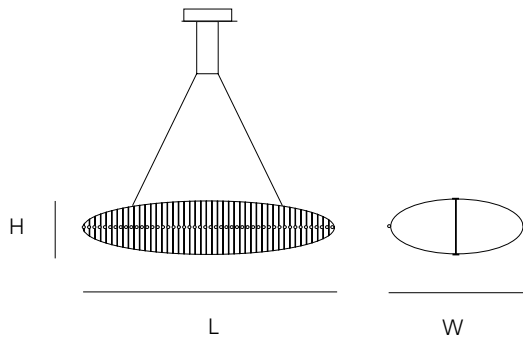

ABOUT Fieltebek 200 by Jan Pauwels

A fish skeleton made of illuminated metal rods. Available in 3 sizes and 2 finishes.

DIMENSIONS

L	200 cm	78,7 inch
H	55 cm	21,7 inch
W	75 cm	29,5 inch

CANOPY

Ø	20 cm	7,9 inch
H	7,5 cm	3,0 inch

CABLELENGTH

Up to 200 cm 78,7 inch

LIGHTSOURCE

78 x E10, 1,2W/12V

5	6	200x65x80cm
2,5	3	34x34x17cm

FINISH

Nickel
Brass

TYPE.NR

● 11-8301-2
● 11-8301-5

PRICE

€ 3.770,00
€ 3.770,00

STANDARD The fixture is supplied with lamps. Black canopy with cover plate in matching colour of the fixture. Leading edge dimmable.

OPTIONAL 3000K or 4000K led.

€ 0,00