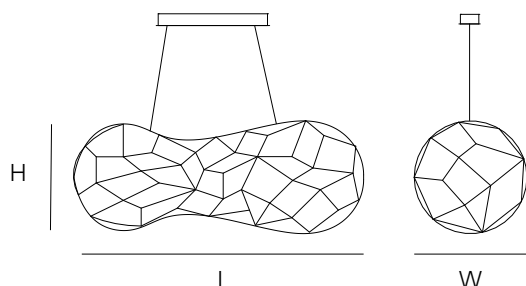

DIMENSIONS

L	150 cm	59,1 inch
H	60 cm	23,6 inch
W	60 cm	23,6 inch

CANOPY

L	54 cm	21,3 inch
H	4,5 cm	1,8 inch
W	10 cm	3,9 inch

CABLELENGTH

Up to 200 cm 78,7 inch

LIGHTSOURCE

99 x 12V/0,6W, led,
2970LM, 2800K, CRI>90

5 25 158x68x58cm

FINISH

Nickel

Brass

Copper

Black brass

TYPE.NR

● 11-8800

● 11-8800-2

● 11-8800-3

● 11-8800-4

PRICE

€ 2.975,00

€ 3.718,00

€ 3.718,00

€ 4.016,00

STANDARD The canopy is black with cover plate in matching colour as the fixture. Not dimmable.

OPTIONAL Dim unit with remote control (other dimming options on request).

€ 395,00

2400K

€ 0,00

ABOUT Cloud 200 by Jan Pauwels

How to capture light in a cloud. LED circuit boards and tiny metal rods are the only two basic elements of this light fixture. They give the lamp its structure and shape. The circuit boards have leds on both sides. 2/3 of the light goes down and 1/3 goes up.