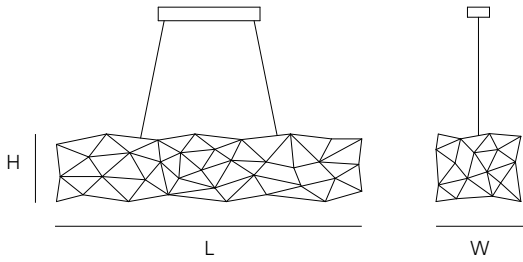

## ABOUT Cosmos 125 by Jan Pauwels

Cosmos looks random but still harmonious. Random placed LED circuit boards and tiny metal rods are the only two basic elements of this light fixture. They give the lamp its structure and shape. The circuit boards have leds on both sides. 2/3 of the light goes down and 1/3 goes up. Every Cosmos is handmade, making every model unique. (see model Universe for the version with E10 lamps)