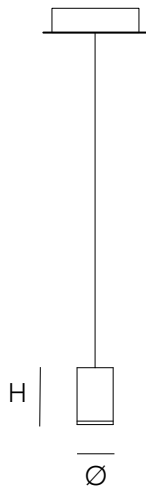

7	8	57x57x57cm
---	---	------------

FINISH	TYPE.NR	PRICE
Copper	● 11-5701	€ 3.275,00
Polished ssl	● 11-5700	€ 2.965,00
Mat white	○ 11-5702	€ 2.980,00
Brushed ssl	● 11-5703	€ 2.965,00

H

L

W

**STANDARD** Red coloured details for the polished and brushed stainless steel version. Green details for the white painted version and black for the copper version. Black canopy with cover plate in matching colour of the fixture. Dimmable 0-10V