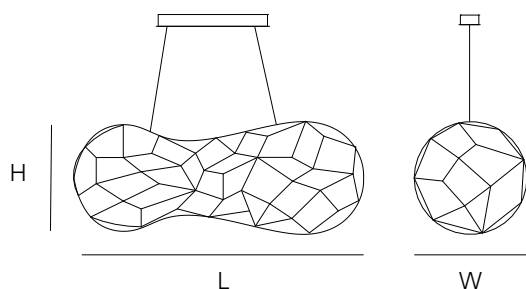

DIMENSIONS

L	200 cm	78,7 inch
H	80 cm	31,5 inch
W	80 cm	31,5 inch

CANOPY

L	54 cm	21,3 inch
H	4,5 cm	1,8 inch
W	10 cm	3,9 inch

CABLELENGTH

Up to 200 cm 78,7 inch

LIGHTSOURCE

123 x 12V/0,6W, led,
3690LM, 2800K, CRI>90

6 31 208x88x88cm

FINISH

Nickel

Brass

Copper

Black brass

TYPE.NR

● 11-8802

● 11-8802-2

● 11-8802-3

● 11-8802-4

PRICE

€ 4.050,00

€ 5.062,00

€ 5.062,00

€ 5.467,00

STANDARD The canopy is black with cover plate in matching colour as the fixture. Not dimmable.

OPTIONAL Dim unit with remote control (other dimming options on request).

€ 395,00

2400K

€ 0,00