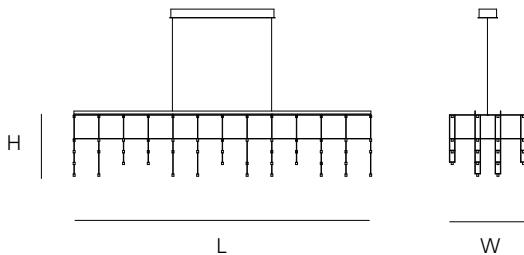

DIMENSIONS

L	150 cm	59,1 inch
H	30,5 cm	12,0 inch
W	40 cm	15,7 inch

CANOPY

L	60 cm	23,6 inch
H	10 cm	3,9 inch
W	15 cm	5,9 inch

CABLELENGTH

Up to 200 cm 78,7 inch

LIGHTSOURCE

127 x led, E10, 12V/0,24W, 2400K, 1820LM

20	164x51x50cm

FINISH

Nickel	●	11-8348-1E	€ 4.115,00
Brass	●	11-8348-2E	€ 5.143,00
Copper	●	11-8348-3E	€ 5.143,00
Black brass	●	11-8348-4E	€ 5.555,00

STANDARD The fixture is supplied with lamps. Black canopy with cover plate in matching colour of the fixture. Leading edge dimmable.

OPTIONAL 3000K or 4000K led.

€ 0,00