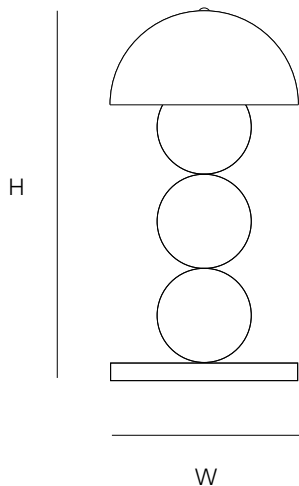

ABOUT Citadel by Jan Pauwels

The pure geometric shape becomes elegant on this Belgian bluestone base. The base can show some imperfections. The shade can easily be placed on top of the lamp.

DIMENSIONS

L	14 cm	5,5 inch
H	29 cm	11,4 inch
W	14 cm	5,5 inch

LIGHTSOURCE

E14 halogen, 28W

FINISH

Nickel

TYPE.NR

● 11-8296-1

PRICE

€ 405,00

Brass

● 11-8296

€ 390,00

1,5 2 34x34x17cm

STANDARD The fixture is supplied with a cord switch and without lamp (we recommend a candle B35 lamp).