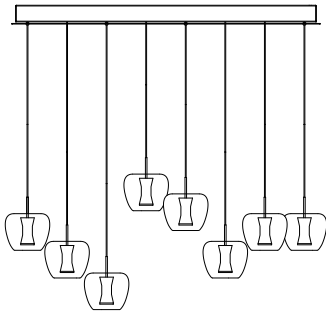

ABOUT **Apple Mood small canopy 2x4** by Malika Novi

The natural beauty of the apple. A transparent apple shaped glass with a solid aluminium core. This is an example of a complete set. Please specify in your order the size of canopy and the number and colour of Apple Mood small fixtures.

CANOPY		
L	78 cm	30,7 inch
H	5 cm	2,0 inch
W	11 cm	4,3 inch

FINISH	TYPE.NR	PRICE
Chrome plated ●		€ 3.075,00

L

W

STANDARD Black ceiling canopy with chrome cover plate. Not dimmable.

OPTIONAL Dim unit with remote control (other dimming options on request).

€ 395,00

ABOUT **Apple Mood small canopy 2x5** by Malika Novi

The natural beauty of the apple. A transparent apple shaped glass with a solid aluminium core. This is an example of a complete set. Please specify in your order the size of canopy and the number and colour of Apple Mood small fixtures.

CANOPY		
L	98 cm	38,6 inch
H	5 cm	2,0 inch
W	11 cm	4,3 inch

FINISH	TYPE.NR	PRICE
Chrome plated ●		€ 3.681,00