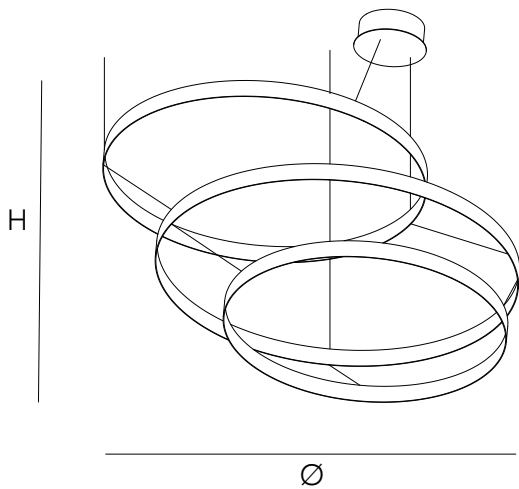

ABOUT Citadel Composition set with transformer 120 VA led by Jan Pauwels

Pay attention of ordering separately the transformer. Instead of fixing all cables to the ceiling, it is also possible to hang one ring to another ring. The suspension cables will also pass the current.

DIMENSIONS		CABLELENGTH	FINISH	TYPE.NR	PRICE
Ø	100 cm 39,4 inch	Up to 150 cm 59,1 inch	Nickel	●	€ 3.430,00
H	150 cm 59,1 inch		Brass	●	€ 3.430,00
CANOPY		LIGHTSOURCE	Copper	●	€ 3.430,00
Ø	20 cm 7,9 inch	156 x led, E10, 0,24W/12V, 2400K, 2340LM			
H	7,5 cm 3,0 inch				
		3 15 106x106x7cm			
		1,5 2 34x34x17cm			

OPTIONAL	3000K or 4000K led.	€	0,00
	Nickel screws and bolts for the copper version.	€	0,00