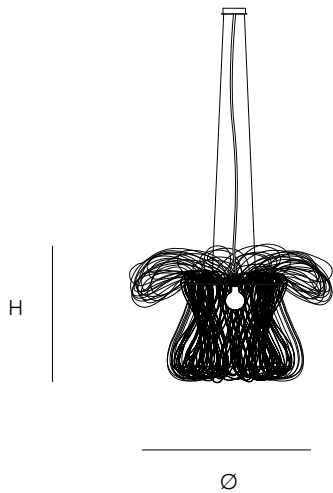

ABOUT Anemone 110 by Ralph Frickel

Secrets of the reef. With its bold design the Anemone pendant reflects the elegance and grandeur of the French Empire crystal chandeliers, yet with a modern twist inspired by the underwater world. The thickness of the cables increases with the size. The smallest is made of 2mm wire rope, the middle version with 3mm and the largest with 4mm wire rope. The power cable is with a light grey textile cover.

DIMENSIONS	CABLELENGTH	FINISH	TYPE.NR	PRICE
Ø 110 cm 43,3 inch	Up to 230 cm 90,5 inch	Steelwire	● 15-1101	€ 4.080,00
H 60 cm 23,6 inch				
CANOPIY	LIGHTSOURCE			
Ø 20 cm 7,9 inch	E40, led, 18W, 720LM, 2200K			
H 5 cm 2,0 inch				
	24 49 85x85x80cm			

STANDARD The fixture is supplied with dimmable led lamp. Cover plate chrome.