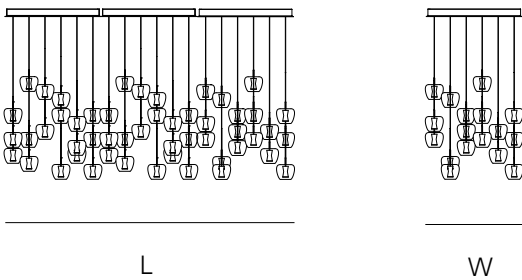

ABOUT **Apple Mood small cluster 3x18** by Malika Novi

The natural beauty of the apple. A transparent apple shaped glass with a solid aluminium core. This is an example of a complete set. Please specify in your order the number and size of canopy and the number and colour of Apple Mood small cluster fixtures

CANOPY		
L	180 cm	70,9 inch
H	5 cm	2,0 inch
W	60 cm	23,6 inch

FINISH	TYPE.NR	PRICE
Chrome plated ●		€ 18.708,00

STANDARD Black ceiling canopy with chrome cover plate and simple to install plug and play fixation system. Not dimmable.

OPTIONAL Dim unit with remote control (other dimming options on request). € 1.185,00