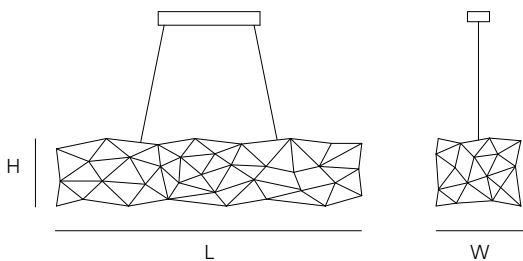

DIMENSIONS

L	200 cm	78,7 inch
H	40 cm	15,7 inch
W	50 cm	19,7 inch

CANOPY

L	54 cm	21,3 inch
H	4,5 cm	1,8 inch
W	10 cm	3,9 inch

CABLELENGTH

Up to 200 cm 78,7 inch

LIGHTSOURCE

70 x 12V/0,6W, led,
2100LM, 2800K, CRI>90

2	5	200x65x50cm
2,5	3	60x30x25cm

FINISH

Nickel	●	11-8902	€ 2.945,00
Brass	●	11-8902-2	€ 3.681,00
Copper	●	11-8902-3	€ 3.681,00
Black brass	●	11-8902-4	€ 3.975,00

STANDARD Black canopy with cover plate in matching colour of the fixture. Not dimmable.

OPTIONAL	Downlight led 2700K 12V – 3W.	€ 195,00
	Dim unit with remote control (other dimming options on request).	€ 395,00
	2400K.	€ 0,00