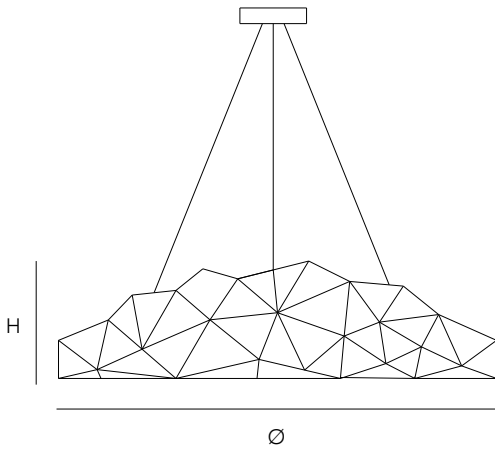

ABOUT Cosmos Disc 120 by Jan Pauwels

Cosmos Disc looks structured but still harmonious. Modular placed LED circuit boards and tiny metal rods are the only two basic elements of this light fixture. They give the lamp its structure and shape. The circuit boards have leds on both sides. 2/3 of the light goes down and 1/3 goes up. (see model Universe Disc for the version with E10 lamps)

DIMENSIONS

Ø 120 cm 47,2 inch
H 35 cm 13,8 inch

CANOPY

Ø 25 cm 9,8 inch
H 5,5 cm 2,2 inch

CABLELENGTH

Up to 200 cm 78,7 inch

LIGHTSOURCE

65 x 12V/0,6W, led,
1950LM, 2800K, CRI>90

5 30 125x40x140cm

FINISH

Nickel

Brass

Copper

Black brass

TYPE.NR

11-8912

11-8912-2

11-8912-3

11-8912-4

PRICE

€ 3.600,00

€ 4.500,00

€ 4.500,00

€ 4.860,00

STANDARD The fixture is supplied with a black canopy with cover plate in matching colour of the fixture. Not dimmable.

OPTIONAL Downlight led 2700K 12V – 3W. € 195,00
Dim unit with remote control (other dimming options on request). € 395,00
2400K. € 0,00