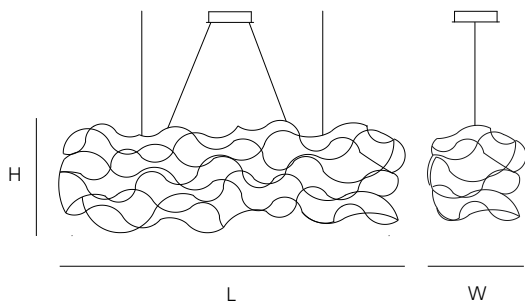

ABOUT **Curled 180** by Jan Pauwels

Curled LEDs become CurLED. This fixture has curved metal rods that gives it a more romantic look. All the E10 LED light bulbs give the hypnotizing result of a stellar creation. Every Curled is handmade, the E10 lamps are placed randomly, making every model unique. (see model Sirio for the version with led circuit boards)

DIMENSIONS

L	180 cm	70,9 inch
H	40 cm	15,7 inch
W	40 cm	15,7 inch

CANOPY

Ø	20 cm	7,9 inch
H	7,5 cm	3,0 inch

CABLELENGTH

Up to 200 cm 78,7 inch

LIGHTSOURCE

70 x E10, 1,2W/12V

KG	KG	KG
2,5	5	200x65x50cm
2,5	3	34x34x17cm

FINISH

Nickel

Brass

Copper

Black brass

TYPE.NR

●

11-8381-1

●

11-8381-2

●

11-8381-3

●

11-8381-4

PRICE

€ 3.770,00

€ 4.712,00

€ 4.712,00

€ 5.089,00

STANDARD The fixture is supplied with lamps. Black canopy with cover plate in matching colour of the fixture. Leading edge dimmable.

OPTIONAL Downlight MR16 led dim to warm 12V – 7W.

€ 195,00

ABOUT **Curled 180 led** by Jan Pauwels

Curled LEDs become CurLED. This fixture has curved metal rods that gives it a more romantic look. All the E10 LED light bulbs give the hypnotizing result of a stellar creation. Every Curled is handmade, the E10 lamps are placed randomly, making every model unique. (see model Sirio for the version with led circuit boards)