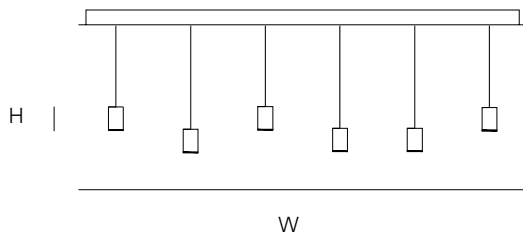

ABOUT Can 6 by Jos Muller

The round version of our Match fixture. Polished aluminium fixture which has the perfect size to act as a cooling for the led. The Can has a coloured or transparent detail. The colour of the light is not affected by the hole in the middle. Specify the desired colours with your order. (red, orange, yellow, green, light blue, transparent) See the model Match for the square version.

DIMENSIONS		CABLELENGTH	FINISH	TYPE.NR	PRICE
Ø	4 cm 1,6 inch	Up to 200 cm 78,7 inch	Alu poll	● 11-6200-6	€ 1.480,00
H	6,3 cm 2,5 inch				
CANOPY		LIGHTSOURCE			
L	120 cm 47,2 inch	18,6W, led, Citizen, 2700K, 1668 LM			
H	4,5 cm 1,8 inch				
W	8 cm 3,1 inch				

11 12 15x15x170cm

STANDARD The fixture is supplied with black cables. Black canopy with chrome cover plate. Trailing and Leading edge dimmable.