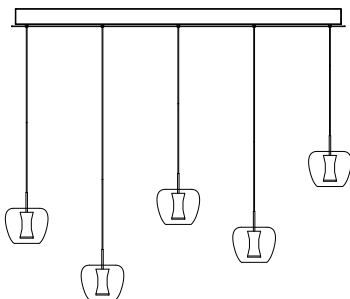

L

W

ABOUT Apple Mood small canopy 5 by Malika Novi

The natural beauty of the apple. A transparent apple shaped glass with a solid aluminium core. This is an example of a complete set. Please specify in your order the size of canopy and the number and colour of Apple Mood small fixtures.

CANOPY		
L	88 cm	34,6 inch
H	5 cm	2,0 inch
W	11 cm	4,3 inch

FINISH	TYPE.NR	PRICE
Chrome plated ●		€ 2.126,00

STANDARD Black ceiling canopy with chrome cover plate. Not dimmable.

OPTIONAL Dim unit with remote control (other dimming options on request).

€ 395,00