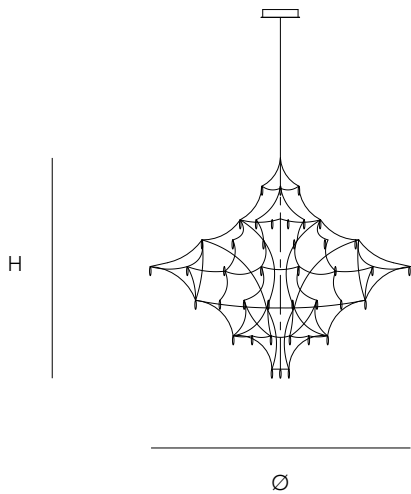

ABOUT Mira 80 by Jan Pauwels

Swarovski crystals are sparkling in this transparent structure. This elegance makes the chandelier timeless. The circuit boards have leds on both sides. 2/3 of the light is going downwards and 1/3 is going upwards.

DIMENSIONS

Ø 80 cm 31,5 inch
H 80 cm 31,5 inch

CANOPY

Ø 25 cm 9,8 inch
H 5,5 cm 2,2 inch

CABLELENGTH

Up to 200 cm 78,7 inch

LIGHTSOURCE

39 x led 12V/0,6W, 2800K,
CRI 97, 1170LM

FINISH

Nickel

Brass

Copper

Black brass

TYPE.NR

● 11-8706

● 11-8706-2

● 11-8706-3

● 11-8706-4

PRICE

€ 1.905,00

€ 2.381,00

€ 2.381,00

€ 2.571,00

3 5 63x63x87cm

1 3 34x34x17cm

STANDARD Black canopy with cover plate in matching colour of the fixture.

OPTIONAL Dim unit with remote control (other dimming options on request).

2400K.

€ 395,00

€ 0,00