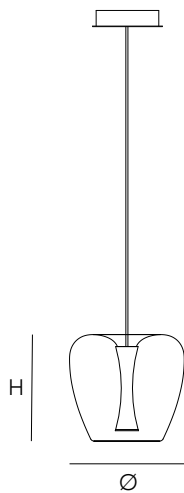

STANDARD The fixture is supplied with a black textile cable. (except the green version has brown cable) Black ceiling canopy with chrome cover plate. Trailing edge dimmable.

ABOUT Blox by Marko Schregardus

Pure, simple & conceptual. Each side of the Blox creates the optical illusion of transparency within the structure due to its mutual reflection. The cables are simultaneously suspension and electrical conductors.

DIMENSIONS		
L	28 cm	11,0 inch
H	40 cm	15,7 inch
W	32 cm	12,6 inch

CANOPY		
L	20 cm	7,9 inch
H	4 cm	1,6 inch
W	16 cm	6,3 inch

CABLELENGTH	
Up to 260 cm	102,4 inch

LIGHTSOURCE	
34,8W, led, citizen, 2700K,	3753 LM

7	8	57x57x57cm

FINISH	TYPE.NR	PRICE
Copper	● 11-5701	€ 3.275,00
Polished ssl	● 11-5700	€ 2.965,00
Mat white	○ 11-5702	€ 2.980,00
Brushed ssl	● 11-5703	€ 2.965,00