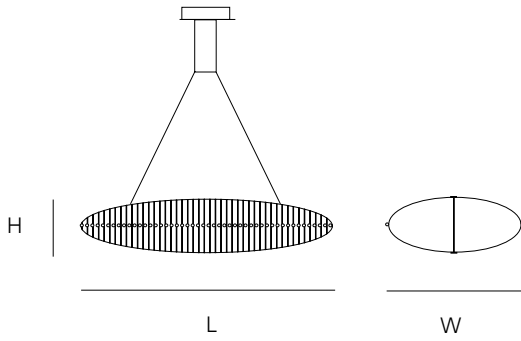

ABOUT Fieltebek 120 by Jan Pauwels

A fish skeleton made of illuminated metal rods. Available in 3 sizes and 2 finishes.

DIMENSIONS

L	120 cm	47,2 inch
H	32 cm	12,6 inch
W	55 cm	21,7 inch

CANOPY

Ø	20 cm	7,9 inch
H	7,5 cm	3,0 inch

CABLELENGTH

Up to 150 cm 59,1 inch

LIGHTSOURCE

48 x E10, 1,2W/12V

FINISH

Nickel
Brass

TYPE.NR

● 11-8301-3
● 11-8301-1

PRICE

€ 2.350,00
€ 2.350,00

6,5 8 130x65x50cm

STANDARD The fixture is supplied with lamps. Black canopy with cover plate in matching colour of the fixture. Leading edge dimmable.

ABOUT Fieltebek 120 led by Jan Pauwels

A fish skeleton made of illuminated metal rods. Available in 3 sizes and 2 finishes.

DIMENSIONS

L	120 cm	47,2 inch
H	32 cm	12,6 inch
W	55 cm	21,7 inch

CANOPY

Ø	20 cm	7,9 inch
H	5 cm	2,0 inch

CABLELENGTH

Up to 150 cm 59,1 inch

LIGHTSOURCE

48 x led E10, 12V/0,24W, 2400K, 720LM

FINISH

Nickel
Brass

TYPE.NR

● 11-8301-3E
● 11-8301-1E