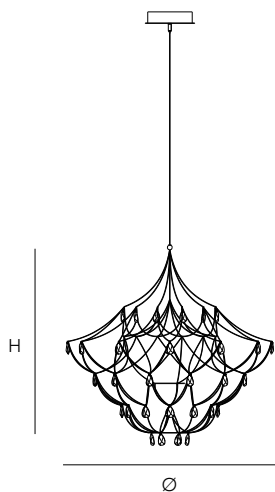

ABOUT Crystal Galaxy 200 led by Jan Pauwels

Like bright stars in the galaxy the crystals are sparkling in this transparent structure.

DIMENSIONS

Ø	200 cm	78,7 inch
H	200 cm	78,7 inch

CANOPY

Ø	20 cm	7,9 inch
H	7,5 cm	3,0 inch

CABLELENGTH

Up to 200 cm 78,7 inch

LIGHTSOURCE

156 x led E10, 12V/0,24W, 2400K, 2700LM

10 201 210x210x215cm

FINISH

Nickel

Brass

Copper

Black brass

TYPE.NR

11-8507E

11-8507-2E

11-8507-3E

11-8507-4E

PRICE

€ 10.295,00

€ 12.868,00

€ 12.868,00

€ 13.898,00

STANDARD The fixture is supplied with lamps. Black canopy with cover plate in matching colour of the fixture. Leading edge dimmable.

OPTIONAL Downlight led 2700K 12V – 3W. € 195,00
3000K or 4000K led. € 0,00