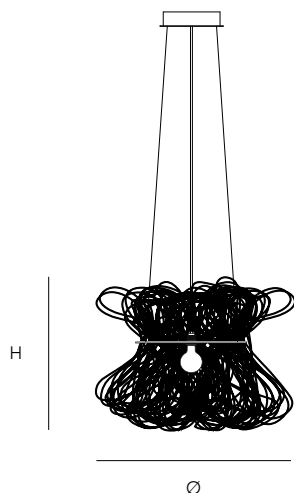

## ABOUT Cloche 60 by Ralph Frickel

Chic like a lady's hat. A tribute to the French Haute Couture of the early twentieth century, and a nod to the classic lampshades of the 1920s. Available as suspension, wall, floor and table lamp. The thickness of the cables increases with the size. The smallest is made of 2mm wire rope, the middle version with 3mm and the largest with 4mm wire rope.