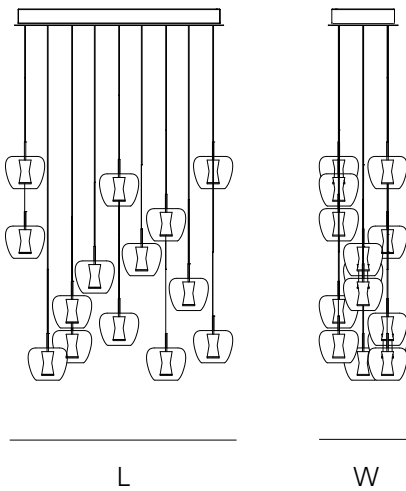

ABOUT **Apple Mood small cluster 14** by Malika Novi

The natural beauty of the apple. A transparent apple shaped glass with a solid aluminium core. This is an example of a complete set. Please specify in your order the number and size of canopy and the number and colour of Apple Mood small cluster fixtures

CANOPY		
L	60 cm	23,6 inch
H	5 cm	2,0 inch
W	20 cm	7,9 inch

FINISH	TYPE.NR	PRICE
Chrome plated		€ 4.867,00

STANDARD Black ceiling canopy with chrome cover plate and simple to install plug and play fixation system. Not dimmable.

OPTIONAL Dim unit with remote control (other dimming options on request).

€ 395,00