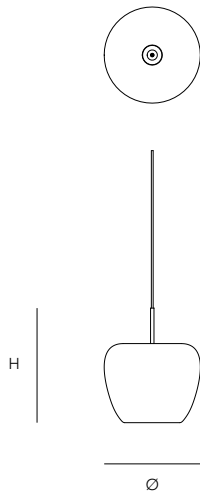

ABOUT Apple Mood small by Malika Novi

The natural beauty of the apple. A transparent apple shaped glass with a solid aluminium core. Pay attention of ordering separately the canopy and transformer.

DIMENSIONS

Ø 11,5 cm 4,5 inch
H 9,5 cm 3,7 inch

CABLELENGTH

Up to 200 cm 78,7 inch

LIGHTSOURCE

Led, 2,5W, 200LM, 2700K

FINISH

Alu poll

Brass

Copper

Black

Green

Red

TYPE.NR

● 14-4000

● 14-4004

● 14-4005

● 14-4002

● 14-4001

● 14-4003

PRICE

€ 235,00

€ 235,00

€ 235,00

€ 235,00

€ 235,00

€ 235,00

STANDARD The fixture is supplied with a black cable. Without canopy and driver!