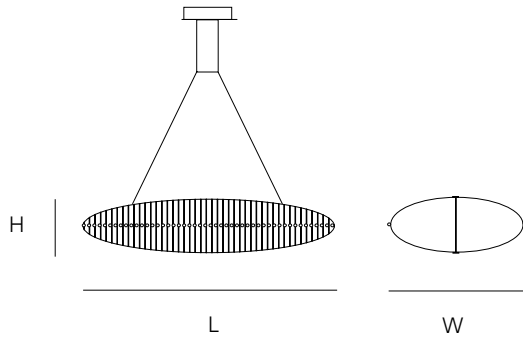

ABOUT Fieltebek 150 led by Jan Pauwels

A fish skeleton made of illuminated metal rods. Available in 3 sizes and 2 finishes.

DIMENSIONS

L	150 cm	59,1 inch
H	45 cm	17,7 inch
W	65 cm	25,6 inch

CANOPY

Ø	20 cm	7,9 inch
H	5 cm	2,0 inch

CABLELENGTH

Up to 150 cm 59,1 inch

LIGHTSOURCE

56 x led E10, 12V/0,24W, 2400K, 900LM

6,5	8	200x65x50cm

FINISH

Nickel
Brass

TYPE.NR

● 11-8301E
● 11-8301-4E

PRICE

€ 3.195,00
€ 3.195,00

STANDARD The fixture is supplied with lamps. Black canopy with cover plate in matching colour of the fixture. Leading edge dimmable.

OPTIONAL 3000K or 4000K led.

€ 0,00