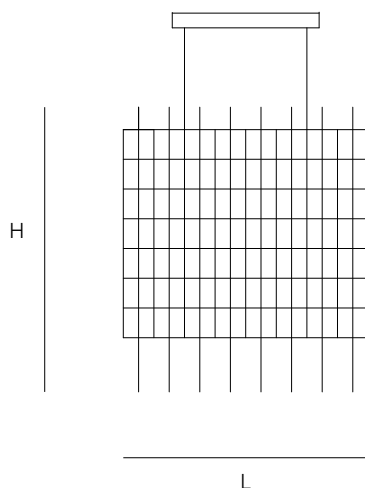

PRICE

€ 19.920,00

€ 24.900,00

€ 24.900,00

€ 26.892,00

STANDARD The fixture is supplied with glass rods of 150cm. Black canopy with cover plate in matching colour of the fixture. 0-10V dimmable.

OPTIONAL 2400K.

€ 0,00