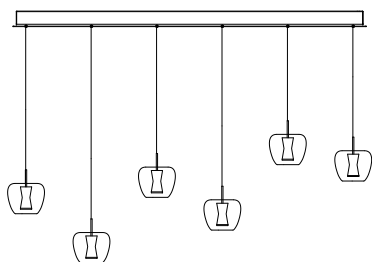

ABOUT **Apple Mood small canopy 6** by Malika Novi

The natural beauty of the apple. A transparent apple shaped glass with a solid aluminium core. This is an example of a complete set. Please specify in your order the size of canopy and the number and colour of Apple Mood small fixtures.

CANOPY		
L	108 cm	42,5 inch
H	5 cm	2,0 inch
W	11 cm	4,3 inch

FINISH	TYPE.NR	PRICE
Chrome plated ●		€ 2.465,00

L

W

STANDARD Black ceiling canopy with chrome cover plate. Not dimmable.

OPTIONAL Dim unit with remote control (other dimming options on request).

€ 395,00

ABOUT **Apple Mood small canopy 7** by Malika Novi

The natural beauty of the apple. A transparent apple shaped glass with a solid aluminium core. This is an example of a complete set. Please specify in your order the size of canopy and the number and colour of Apple Mood small fixtures.

CANOPY		
L	128 cm	50,4 inch
H	5 cm	2,0 inch
W	11 cm	4,3 inch

FINISH	TYPE.NR	PRICE
Chrome plated ●		€ 2.835,00