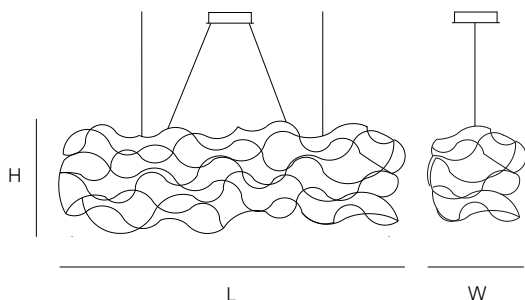

DIMENSIONS

L	180 cm	70,9 inch
H	40 cm	15,7 inch
W	40 cm	15,7 inch

CANOPY

Ø	20 cm	7,9 inch
H	5 cm	2,0 inch

CABLELENGTH

Up to 200 cm 78,7 inch

LIGHTSOURCE

70 x led E10, 12V/0,24W, 2400K, 1050LM

KG	KG	KG
2,5	5	200x65x50cm
2,5	3	34x34x17cm

FINISH

Nickel

Brass

Copper

Black brass

TYPE.NR

●

11-8381-1E

●

11-8381-2E

●

11-8381-3E

●

11-8381-4E

PRICE

€ 4.020,00

€ 5.025,00

€ 5.025,00

€ 5.427,00

STANDARD The fixture is supplied with lamps. Black canopy with cover plate in matching colour of the fixture. Leading edge dimmable.

OPTIONAL Downlight MR16 led dim to warm 12V – 7W.

€ 195,00

3000K or 4000K led.

€ 0,00

ABOUT **Curled 200** by Jan Pauwels

Curled LEDs become CurLED. This fixture has curved metal rods that gives it a more romantic look. All the E10 LED light bulbs give the hypnotizing result of a stellar creation. Every Curled is handmade, the E10 lamps are placed randomly, making every model unique. (see model Sirio for the version with led circuit boards)