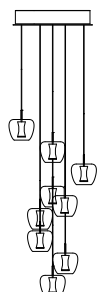

Ø

ABOUT Apple Mood small round 9 by Malika Novi

The natural beauty of the apple. A transparent apple shaped glass with a solid aluminium core. This is an example of a complete set. Please specify in your order the size of canopy and the number and colour of Apple Mood small fixtures.

CANOPY		FINISH	TYPE.NR	PRICE
Ø	33,5 cm 13,2 inch	Chrome plated ●		€ 3.058,00
H	6,5 cm 2,6 inch			

STANDARD Black ceiling canopy with chrome cover plate. Not dimmable.

OPTIONAL Dim unit with remote control (other dimming options on request). € 395,00