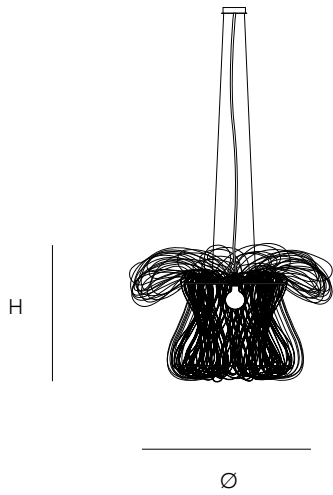

### PRICE

€ 10.600,00

€ 10.600,00

STANDARD The fixture is supplied without lamps (only the E10 lamps are included). Transparent cable. Trailing edge dimmable.

**ABOUT Anemone 70** by Ralph Frickel

Secrets of the reef. With its bold design the Anemone pendant reflects the elegance and grandeur of the French Empire crystal chandeliers, yet with a modern twist inspired by the underwater world. The thickness of the cables increases with the size. The smallest is made of 2mm wire rope, the middle version with 3mm and the largest with 4mm wire rope. The power cable is with a light grey textile cover.

<b>DIMENSIONS</b>	<b>CABLELENGTH</b>	<b>FINISH</b>	<b>TYPE.NR</b>	<b>PRICE</b>
Ø 70 cm 27,6 inch	Up to 230 cm 90,5 inch	Steelwire	● 15-1100	€ 1.850,00
H 35 cm 13,8 inch				
<b>CANOPIY</b>	<b>LIGHTSOURCE</b>			
Ø 20 cm 7,9 inch	E27 led, 8W, 620LM, 2200K			
H 5 cm 2,0 inch				
	  			
	6 7 57x57x57cm			