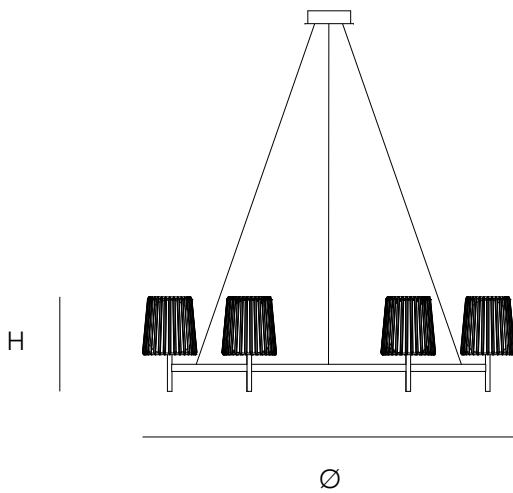

### PRICE

€ 3.550,00

€ 3.230,00

40 90x90x70cm

**STANDARD** The fixture is supplied with dim to warm led lamps. Black canopy with cover plate in matching colour of the fixture. The floor and table lamp have a cord switch.