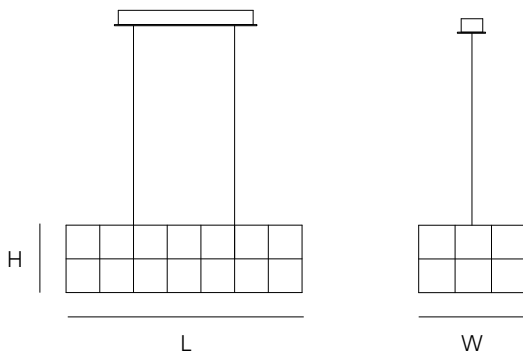

ABOUT Cosmos Square Double

by Jan Pauwels

Cosmos Square looks structured but still harmonious. Modular placed LED circuit boards and tiny metal rods are the only two basic elements of this light fixture. They give the lamp its structure and shape. The circuit boards have leds on both sides. 2/3 of the light goes down and 1/3 goes up. (see model Universe Square for the version with E10 lamps)

DIMENSIONS

L	87,5 cm	34,4 inch
H	25 cm	9,8 inch
W	39,5 cm	15,6 inch

CANOPY

L	54 cm	21,3 inch
H	4,5 cm	1,8 inch
W	10 cm	3,9 inch

CABLELENGTH

Up to 200 cm 78,7 inch

LIGHTSOURCE

96 x 12V/0,6W, led,
2880LM, 2800K, CRI>90

4 15 107x49x46cm

FINISH

Nickel

Brass

Copper

Black brass

TYPE.NR

11-8903

11-8903-2

11-8903-3

11-8903-4

PRICE

€ 3.335,00

€ 4.168,00

€ 4.168,00

€ 4.502,00

STANDARD Black canopy with cover plate in matching colour of the fixture. Not dimmable.

OPTIONAL Dim unit with remote control (other dimming options on request).

2400K.

€ 395,00

€ 0,00

ABOUT Cosmos Square Triple

by Jan Pauwels

Cosmos Square looks structured but still harmonious. Modular placed LED circuit boards and tiny metal rods are the only two basic elements of this light fixture. They give the lamp its structure and shape. The circuit boards have leds on both sides. 2/3 of the light goes down and 1/3 goes up. (see model Universe Square for the version with E10 lamps)

DIMENSIONS

L	87,5 cm	34,4 inch
H	37,5 cm	14,8 inch
W	39,5 cm	15,6 inch

CANOPY

L	54 cm	21,3 inch
H	4,5 cm	1,8 inch
W	10 cm	3,9 inch

CABLELENGTH

Up to 200 cm 78,7 inch

LIGHTSOURCE

128 x 12V/0,6W, led,
3840LM, 2800K, CRI>90

4,5 15,5 107x49x46cm

FINISH

Nickel

Brass

Copper

Black brass

TYPE.NR

11-8904

11-8904-2

11-8904-3

11-8904-4