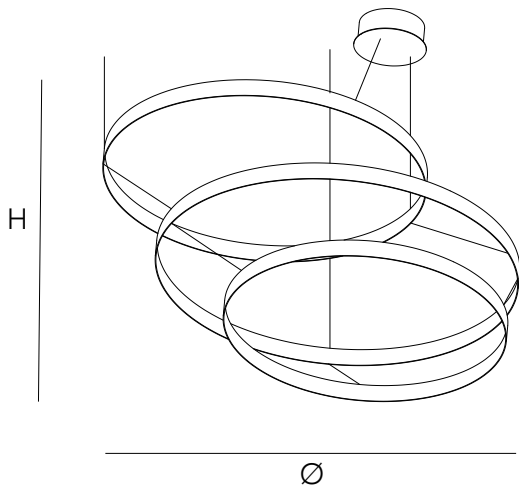

ABOUT Citadel Composition set with transformer 300VA by Jan Pauwels

Pay attention of ordering separately the transformer. Instead of fixing all cables to the ceiling, it is also possible to hang one ring to another ring. The suspension cables will also pass the current.

DIMENSIONS		CABLELENGTH	FINISH	TYPE.NR	PRICE
Ø	100 cm 39,4 inch	Up to 150 cm 59,1 inch	Nickel	●	€ 2.825,00
H	150 cm 59,1 inch		Brass	●	€ 2.825,00
CANOPY		LIGHTSOURCE	Copper	●	€ 2.825,00
Ø	25 cm 9,8 inch	156 x E10, 1,2W/12V			
H	8,5 cm 3,3 inch				
		3 15 106x106x7cm			
		1,5 2 34x34x17cm			

OPTIONAL	3000K or 4000K led.	€	0,00
	Nickel screws and bolts for the copper version.	€	0,00