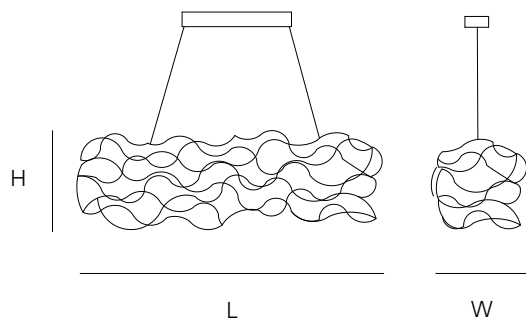

DIMENSIONS

L	180 cm	70,9 inch
H	40 cm	15,7 inch
W	40 cm	15,7 inch

CABLELENGTH

Up to 200 cm 78,7 inch

FINISH

Nickel
Brass
Copper
Black brass

TYPE.NR

● 11-8910
● 11-8910-2
● 11-8910-3
● 11-8910-4

PRICE

€ 4.450,00
€ 5.562,00
€ 5.562,00
€ 6.007,00

CANOPY

L	54 cm	21,3 inch
H	4,5 cm	1,8 inch
W	10 cm	3,9 inch

LIGHTSOURCE

70 x led 12V/0,6W, 2800K,
2100LM

2 5 200x65x50cm
2,5 3 60x30x25cm

STANDARD Black canopy with cover plate in matching colour of the fixture. Not dimmable.

OPTIONAL Downlight led 2700K 12V – 3W

€ 195,00

Dim unit with remote control (other dimming options on request).

€ 395,00

2400K.

€ 0,00