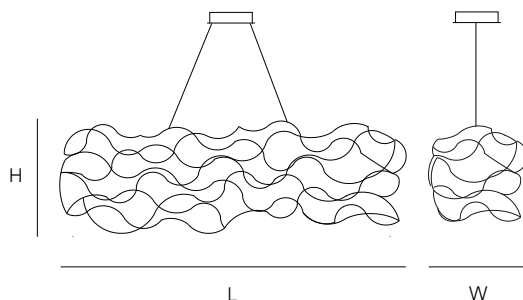

DIMENSIONS

L 125 cm 49,2 inch
H 40 cm 15,7 inch
W 40 cm 15,7 inch

CABLELENGTH

Up to 200 cm 78,7 inch

FINISH

Nickel

TYPE.NR

11-8380-1

€ 2.130,00

Brass

11-8380-2

€ 2.662,00

Copper

11-8380-3

€ 2.662,00

Black brass

11-8380-4

€ 2.875,00

CANOPY

Ø 20 cm 7,9 inch
H 7,5 cm 3,0 inch

2 5 130x65x50cm
2,5 3 34x34x17cm

STANDARD The fixture is supplied with lamps. Black canopy with cover plate in matching colour of the fixture. Leading edge dimmable.

OPTIONAL Downlight MR16 led dim to warm 12V – 7W. € 195,00

ABOUT Curled 125 led by Jan Pauwels

Curled LEDs become CurLED. This fixture has curved metal rods that gives it a more romantic look. All the E10 LED light bulbs give the hypnotizing result of a stellar creation. Every Curled is handmade, the E10 lamps are placed randomly, making every model unique. (see model Sirio for the version with led circuit boards)