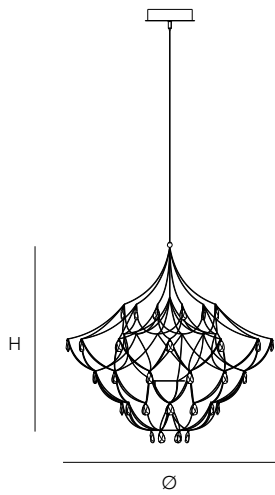

ABOUT Crystal Galaxy 40 by Jan Pauwels

Like bright stars in the galaxy the crystals are sparkling in this transparent structure.

DIMENSIONS

Ø	40 cm	15,7 inch
H	40 cm	15,7 inch

CANOPY

Ø	20 cm	7,9 inch
H	7,5 cm	3,0 inch

CABLELENGTH

Up to 200 cm 78,7 inch

LIGHTSOURCE

30 x E10, 12V/2W, Krypton

2	3	35x35x35cm
1	2	20x20x20cm

FINISH

Nickel
Brass
Copper
Black brass

TYPE.NR

● 11-8509
● 11-8509-2
● 11-8509-3
● 11-8509-4

PRICE

€ 870,00
€ 1.087,00
€ 1.087,00
€ 1.174,00

STANDARD The fixture is supplied with lamps. Black canopy with cover plate in matching colour of the fixture. Leading edge dimmable.