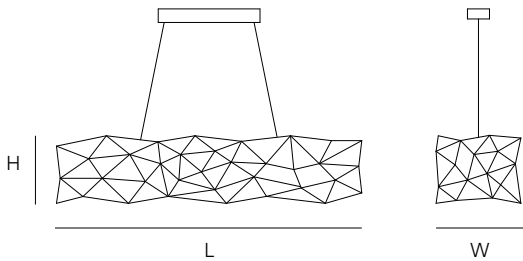

DIMENSIONS

L	180 cm	70,9 inch
H	40 cm	15,7 inch
W	50 cm	19,7 inch

CANOPY

L	54 cm	21,3 inch
H	4,5 cm	1,8 inch
W	10 cm	3,9 inch

CABLELENGTH

Up to 200 cm 78,7 inch

LIGHTSOURCE

60 x 12V/0,6W, led,
1800LM, 2800K, CRI>90

2	5	200x65x50cm
2,5	3	60x30x25cm

FINISH

Nickel	●	11-8901	€ 2.605,00
Brass	●	11-8901-2	€ 3.256,00
Copper	●	11-8901-3	€ 3.256,00
Black brass	●	11-8901-4	€ 3.516,00

STANDARD Black canopy with cover plate in matching colour of the fixture. Not dimmable.

OPTIONAL	Downlight led 2700K 12V – 3W.	€ 195,00
	Dim unit with remote control (other dimming options on request).	€ 395,00
	2400K.	€ 0,00

ABOUT Cosmos 200 by Jan Pauwels

Cosmos looks random but still harmonious. Random placed LED circuit boards and tiny metal rods are the only two basic elements of this light fixture. They give the lamp its structure and shape. The circuit boards have leds on both sides. 2/3 of the light goes down and 1/3 goes up. Every Cosmos is handmade, making every model unique. (see model Universe for the version with E10 lamps)