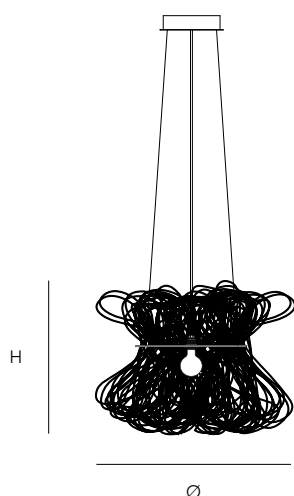

## ABOUT Cloche 110 by Ralph Frickel

Chic like a lady's hat. A tribute to the French Haute Couture of the early twentieth century, and a nod to the classic lampshades of the 1920s. Available as suspension, wall, floor and table lamp. The thickness of the cables increases with the size. The smallest is made of 2mm wire rope, the middle version with 3mm and the largest with 4mm wire rope.