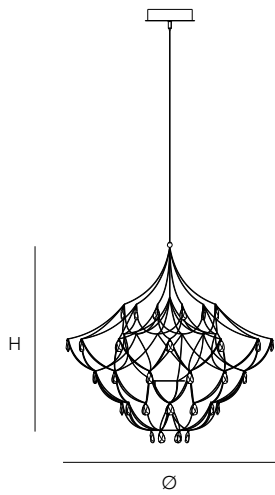

ABOUT Crystal Galaxy 120 led by Jan Pauwels

Like bright stars in the galaxy the crystals are sparkling in this transparent structure.

DIMENSIONS

Ø 120 cm 47,2 inch
H 120 cm 47,2 inch

CANOPY

Ø 20 cm 7,9 inch
H 5,0 cm 2,0 inch

CABLELENGTH

Up to 200 cm 78,7 inch

LIGHTSOURCE

108 x led E10, 12V/0,24W,
2400K, 1620LM

4 90 130x130x150cm

FINISH

Nickel
Brass
Copper
Black brass

TYPE.NR

11-8503E
11-8503-2E
11-8503-3E
11-8503-4E

PRICE

€ 4.410,00
€ 5.512,00
€ 5.512,00
€ 5.953,00

STANDARD The fixture is supplied with lamps. Black canopy with cover plate in matching colour of the fixture. Leading edge dimmable.

OPTIONAL Downlight led 2700K 12V – 3W. € 195,00
3000K or 4000K led. € 0,00

ABOUT Crystal Galaxy 140 by Jan Pauwels

Like bright stars in the galaxy the crystals are sparkling in this transparent structure.

DIMENSIONS

Ø 140 cm 55,1 inch
H 140 cm 55,1 inch

CANOPY

Ø 25 cm 9,8 inch
H 8,5 cm 3,3 inch

CABLELENGTH

Up to 200 cm 78,7 inch

LIGHTSOURCE

126 x E10, 12V/2W
krypton

5 123 150x150x170cm

FINISH

Nickel
Brass
Copper
Black brass

TYPE.NR

11-8504
11-8504-2
11-8504-3
11-8504-4

PRICE

€ 4.575,00
€ 5.718,00
€ 5.718,00
€ 6.176,00

STANDARD The fixture is supplied with lamps. Black canopy with cover plate in matching colour of the fixture. Leading edge dimmable.

OPTIONAL Downlight led 2700K 12V – 3W. € 195,00

ABOUT Crystal Galaxy 140 led by Jan Pauwels

Like bright stars in the galaxy the crystals are sparkling in this transparent structure.

DIMENSIONS

Ø 140 cm 55,1 inch
H 140 cm 55,1 inch

CANOPY

Ø 20 cm 7,9 inch
H 7,5 cm 3,0 inch

CABLELENGTH

Up to 200 cm 78,7 inch

LIGHTSOURCE

126 x led E10, 12V/0,24W,
2400K, 2160LM

5 123 150x150x170cm

FINISH

Nickel
Brass
Copper
Black brass

TYPE.NR

11-8504E
11-8504-2E
11-8504-3E
11-8504-4E

PRICE

€ 5.010,00
€ 6.262,00
€ 6.262,00
€ 6.763,00