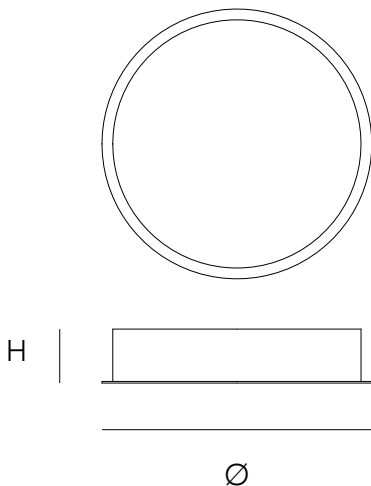

ABOUT **Apple Mood small canopy round 5 free** by Malika Novi

Pay attention of ordering one of these transformers to complete the order of Apple Mood small.

CANOPY		
Ø	20 cm	7,9 inch
H	5 cm	2,0 inch

FINISH	TYPE.NR	PRICE
Chrome plated ●	14-4110	€ 955,00

STANDARD Black canopy with chrome cover plate. Not dimmable

OPTIONAL Dim unit with remote control (other dimming options on request).

€ 395,00