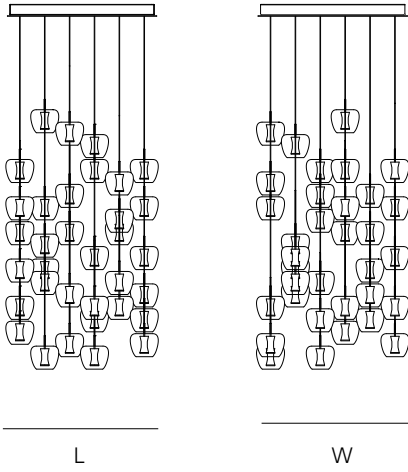

ABOUT **Apple Mood small cluster 36** by Malika Novi

The natural beauty of the apple. A transparent apple shaped glass with a solid aluminium core. This is an example of a complete set. Please specify in your order the number and size of canopy and the number and colour of Apple Mood small cluster fixtures

CANOPY		
L	60 cm	23,6 inch
H	5 cm	2,0 inch
W	60 cm	23,6 inch

FINISH	TYPE.NR	PRICE
Chrome plated ●		€ 10.977,00

STANDARD Black ceiling canopy with chrome cover plate and simple to install plug and play fixation system. Not dimmable.

OPTIONAL Dim unit with remote control (other dimming options on request). € 395,00