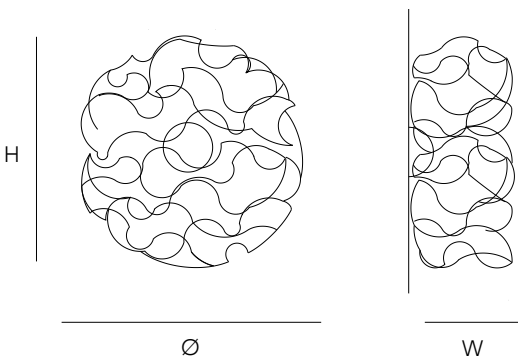

DIMENSIONS

Ø 70 cm 27,6 inch
H 70 cm 27,6 inch
W 30 cm 11,8 inch

CANOPY

Ø 20 cm 7,9 inch
H 5 cm 2,0 inch

CABLELENGTH

Up to 200 cm 78,7 inch

LIGHTSOURCE

50 x led E10, 12V/0,24W,
2400K, 1050LM

FINISH

Nickel

Brass

Copper

Black brass

TYPE.NR

● 11-8383-1E € 2.650,00

● 11-8383-2E € 3.312,00

● 11-8383-3E € 3.312,00

● 11-8383-4E € 3.577,00

2 4 83x83x83cm
1,5 2 34x34x17cm

STANDARD The fixture is supplied with lamps. Black canopy with cover plate in matching colour of the fixture. Leading edge dimmable.

OPTIONAL 3000K or 4000K led. € 0,00