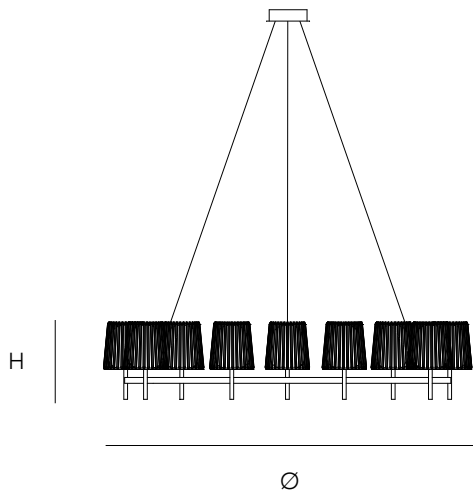

### PRICE

€ 7.810,00

€ 7.100,00

92 138x138x66cm

**STANDARD** The fixture is supplied with dim to warm led lamps. Black canopy with cover plate in matching colour of the fixture. The floor and table lamp have a cord switch.