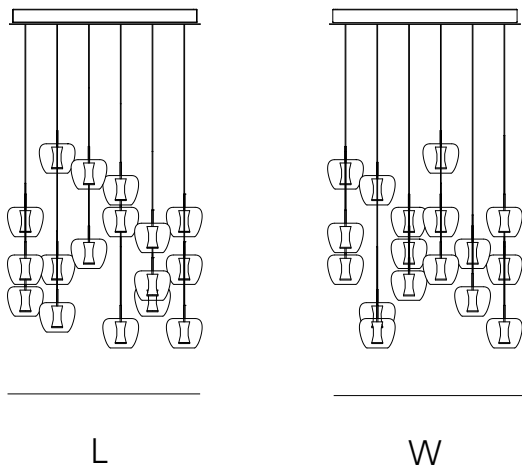

ABOUT **Apple Mood small cluster 18** by Malika Novi

The natural beauty of the apple. A transparent apple shaped glass with a solid aluminium core. This is an example of a complete set. Please specify in your order the number and size of canopy and the number and colour of Apple Mood small cluster fixtures

CANOPY		
L	60 cm	23,6 inch
H	5 cm	2,0 inch
W	60 cm	23,6 inch

FINISH	TYPE.NR	PRICE
Chrome plated		€ 6.236,00

STANDARD Black ceiling canopy with chrome cover plate and simple to install plug and play fixation system. Not dimmable.

OPTIONAL Dim unit with remote control (other dimming options on request).

€ 395,00