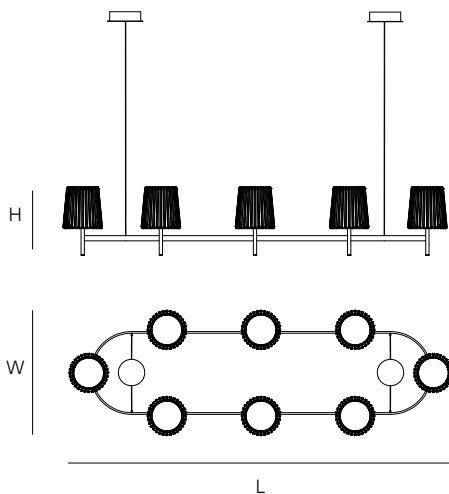

### PRICE

€ 6.210,00

€ 5.645,00

45 120x60x75cm

**STANDARD** The fixture is supplied with dim to warm led lamps. Black canopy with cover plate in matching colour of the fixture. The floor and table lamp have a cord switch.