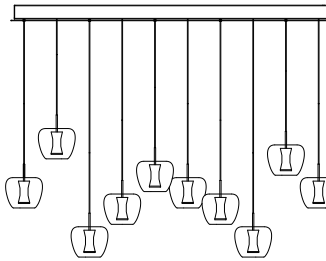

L

W

STANDARD Black ceiling canopy with chrome cover plate. Not dimmable.

OPTIONAL Dim unit with remote control (other dimming options on request).

€ 395,00

ABOUT **Apple Mood small canopy round 5 free** by Malika Novi

The natural beauty of the apple. A transparent apple shaped glass with a solid aluminium core. This is an example of a complete set. Please specify in your order the size of canopy and the number and colour of Apple Mood small fixtures.

CANOPY		
Ø	20 cm	7,9 inch
H	5 cm	2,0 inch

FINISH	TYPE.NR	PRICE
Chrome plated ●		€ 2.180,00