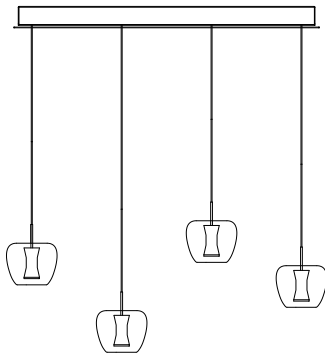

L

W

ABOUT Apple Mood small canopy 4 by Malika Novi

The natural beauty of the apple. A transparent apple shaped glass with a solid aluminium core. This is an example of a complete set. Please specify in your order the size of canopy and the number and colour of Apple Mood small fixtures.

CANOPY		
L	68 cm	26,8 inch
H	5 cm	2,0 inch
W	11 cm	4,3 inch

FINISH	TYPE.NR	PRICE
Chrome plated ●		€ 1.798,00

STANDARD Black ceiling canopy with chrome cover plate. Not dimmable.

OPTIONAL Dim unit with remote control (other dimming options on request).

€ 395,00