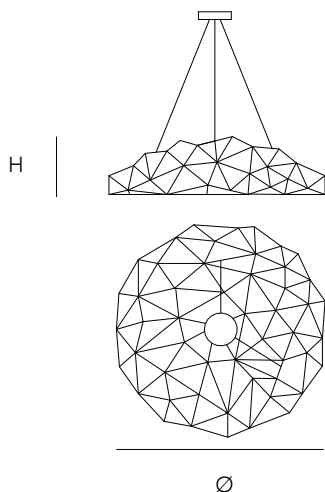

ABOUT Universe Disc 200 by Jan Pauwels

The round version of the Universe is available in various sizes and finishes. Every Universe is handmade, the E10 lamps are placed randomly, making every model unique. (see model Cosmos Disc for the version with led circuit boards)

DIMENSIONS

Ø 200 cm 78,7 inch
H 35 cm 13,8 inch

CANOPY

Ø 25 cm 9,8 inch
H 8,5 cm 3,3 inch

CABLELENGTH

Up to 200 cm 78,7 inch

LIGHTSOURCE

150 x E10, 12V/1,2W

5 65 210x60x225cm

FINISH

Nickel

Brass

Copper

Black brass

TYPE.NR

● 11-8346-1

● 11-8346-2

● 11-8346-3

● 11-8346-4

PRICE

€ 7.630,00

€ 9.537,00

€ 9.537,00

€ 10.300,00

STANDARD The fixture is supplied with lamps. Black canopy with cover plate in matching colour of the fixture. Leading edge dimmable.

OPTIONAL Downlight MR16 led dim to warm 12V – 7W.

€ 195,00