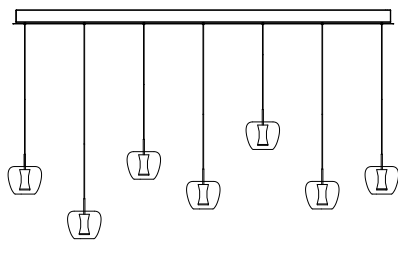

L

W

STANDARD Black ceiling canopy with chrome cover plate. Not dimmable.

OPTIONAL Dim unit with remote control (other dimming options on request).

€ 395,00

ABOUT **Apple Mood small canopy 2x3** by Malika Novi

The natural beauty of the apple. A transparent apple shaped glass with a solid aluminium core. This is an example of a complete set. Please specify in your order the size of canopy and the number and colour of Apple Mood small fixtures.

CANOPY		
L	58 cm	22,8 inch
H	5 cm	2,0 inch
W	11 cm	4,3 inch

FINISH	TYPE.NR	PRICE
Chrome plated ●		€ 2.465,00