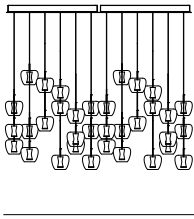

ABOUT Apple Mood small cluster 4x18 by Malika Novi

The natural beauty of the apple. A transparent apple shaped glass with a solid aluminium core. This is an example of a complete set. Please specify in your order the number and size of canopy and the number and colour of Apple Mood small cluster fixtures

CANOPY		
L	120 cm	47,2 inch
H	5 cm	2,0 inch
W	120 cm	47,2 inch

FINISH	TYPE.NR	PRICE
Chrome plated	●	€ 24.944,00

L