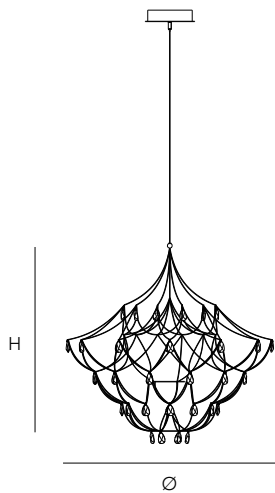

ABOUT Crystal Galaxy 160 led by Jan Pauwels

Like bright stars in the galaxy the crystals are sparkling in this transparent structure.

DIMENSIONS

Ø 160 cm 63,0 inch
H 160 cm 63,0 inch

CANOPY

Ø 20 cm 7,9 inch
H 7,5 cm 3,0 inch

CABLELENGTH

Up to 200 cm 78,7 inch

LIGHTSOURCE

144 x led E10, 12V/0,24W,
2400K, 2370LM

6 127 170x170x190cm

FINISH

Nickel

Brass

Copper

Black brass

TYPE.NR

11-8505E

11-8505-2E

11-8505-3E

11-8505-4E

PRICE

€ 6.280,00

€ 7.850,00

€ 7.850,00

€ 8.478,00

STANDARD The fixture is supplied with lamps. Black canopy with cover plate in matching colour of the fixture. Leading edge dimmable.

OPTIONAL Downlight led 2700K 12V – 3W.
3000K or 4000K led.

€ 195,00

€ 0,00