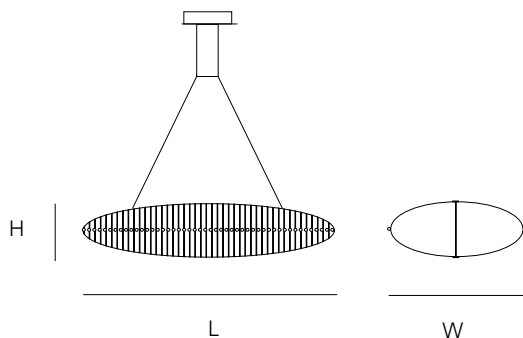

ABOUT Fieltebek 200 led by Jan Pauwels

A fish skeleton made of illuminated metal rods. Available in 3 sizes and 2 finishes.

DIMENSIONS

L	200 cm	78,7 inch
H	55 cm	21,7 inch
W	75 cm	29,5 inch

CANOPY

Ø	20 cm	7,9 inch
H	5 cm	2,0 inch

CABLELENGTH

Up to 200 cm 78,7 inch

LIGHTSOURCE

78 x led E10, 12V/0,24W, 2400K, 1200LM

5	6	200x65x80cm
2,5	3	34x34x17cm

FINISH

Nickel
Brass

TYPE.NR

● 11-8301-2E
● 11-8301-5E

PRICE

€ 4.160,00
€ 4.160,00

STANDARD The fixture is supplied with lamps. Black canopy with cover plate in matching colour of the fixture. Leading edge dimmable.

OPTIONAL 3000K or 4000K led.

€ 0,00