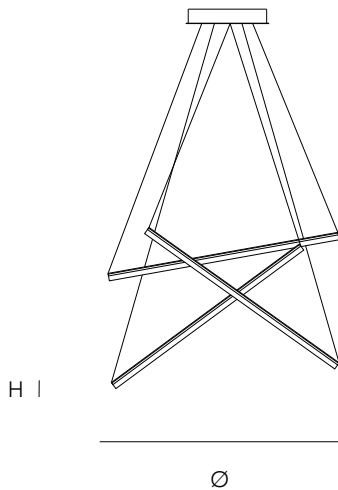

ABOUT Ixion 3 by Jos Muller

A frozen juggling throw. At any time the diagonal free hanging light tubes create an interesting composition. Play with angles and modify your own fixture. The glass tubes are half frosted and half clear and can be rotated to make the light more diffuse or more direct.

DIMENSIONS

Ø 120 cm 47,2 inch
H 3 cm 1,2 inch

CANOPY

Ø 35,5 cm 14,0 inch
H 6,5 cm 2,6 inch

CABLELENGTH

Up to 300 cm 118,1 inch

FINISH

Glass comb

TYPE.NR

14-2200

PRICE

€ 1.795,00

LIGHTSOURCE

Led 43,2W, 2700K,
2100LM, CRI>90

9 21 160x47x12cm

STANDARD Transparent cables. Black canopy with cover plate in chrome.

OPTIONAL Dim unit with remote control (other dimming options on request).

€ 395,00

2400K, 3000K or 4000K led.

€ 0,00